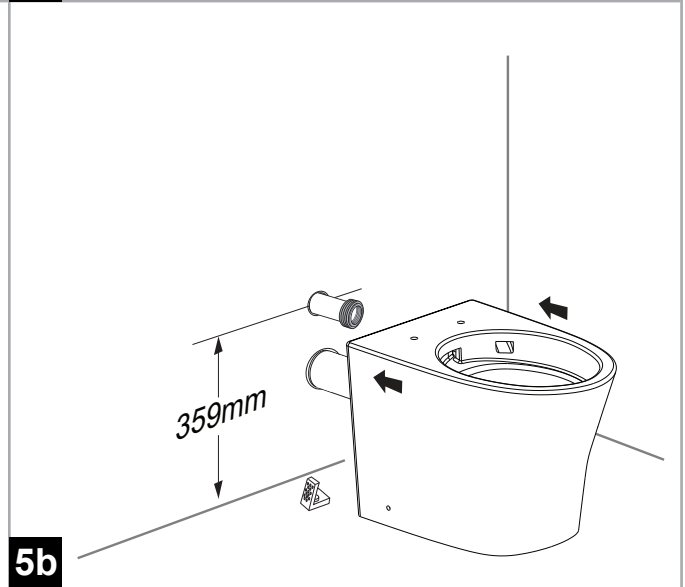

Signature Back To Wall Pan CCAS3141

American Standard

CCAS3141-
3W20411R0

CL6155M-
6D

Installation shall be in accordance with AS/NZS3500.1 and AS/NZS3500.2.