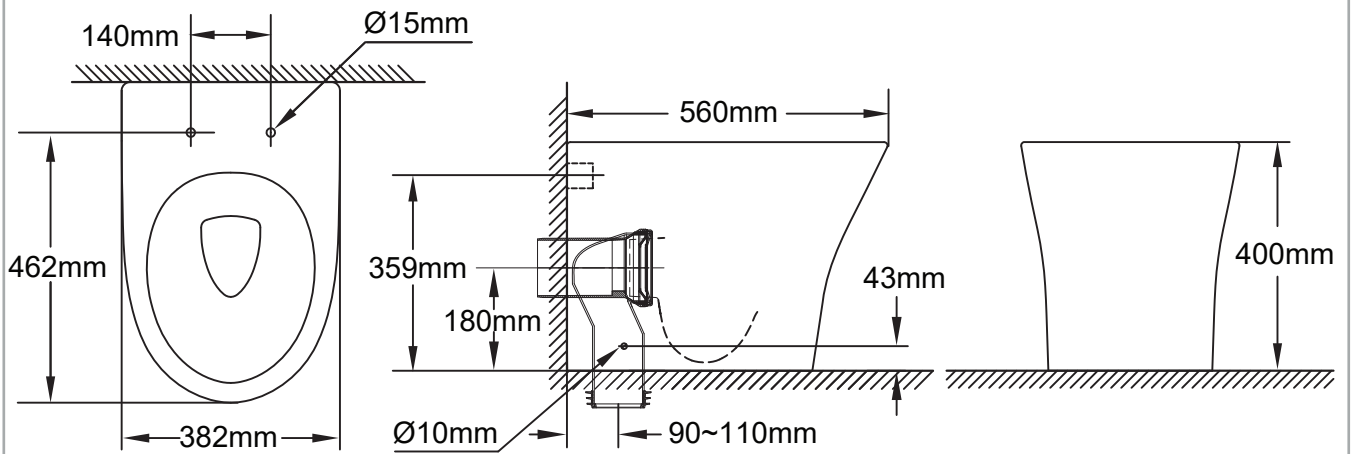

Signature Back To Wall Pan CCAS3141

American Standard

CCAS3141-
3W20411R0

CL6155M-
6D

Installation shall be in accordance with AS/NZS3500.1 and AS/NZS3500.2.