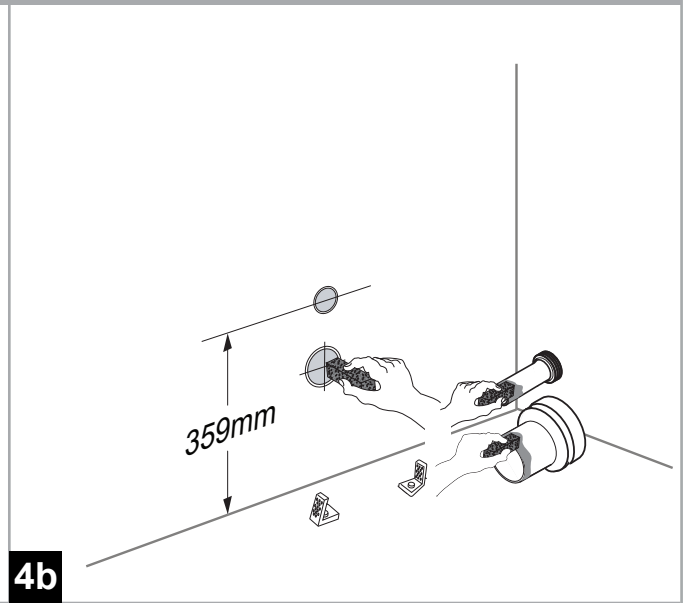

Signature Back To Wall Pan CCAS3141

American Standard

CCAS3141-
3W20411R0

CL6155M-
6D

Installation shall be in accordance with AS/NZS3500.1 and AS/NZS3500.2.