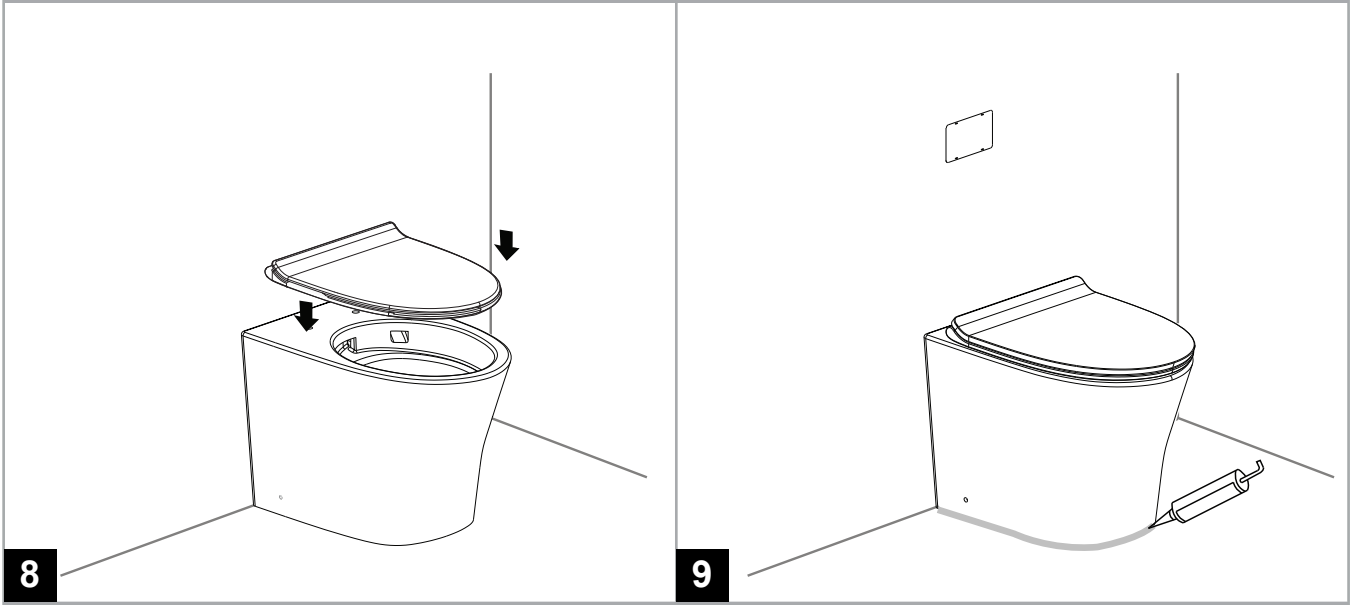

Signature Back To Wall Pan CCAS3141

American Standard

CCAS3141-
3W20411R0

CL6155M-
6D

Installation shall be in accordance with AS/NZS3500.1 and AS/NZS3500.2.