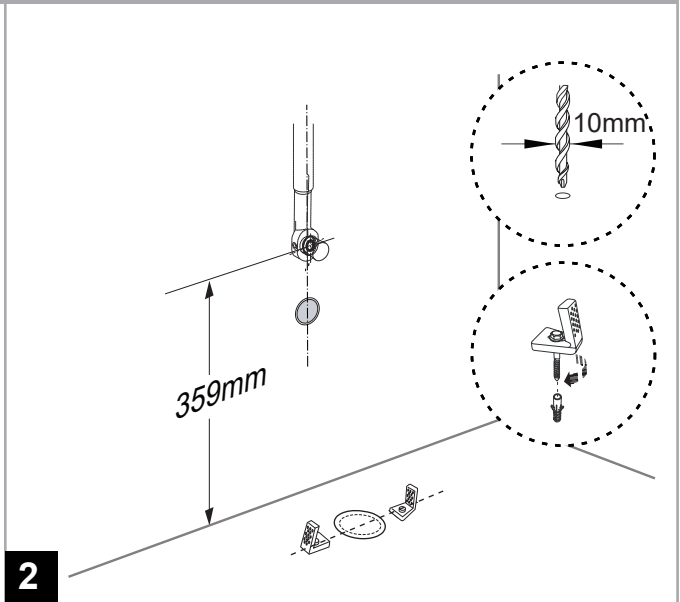

Signature Back To Wall Pan CCAS3141

American Standard

CCAS3141-
3W20411R0

CL6155M-
6D

Installation shall be in accordance with AS/NZS3500.1 and AS/NZS3500.2.