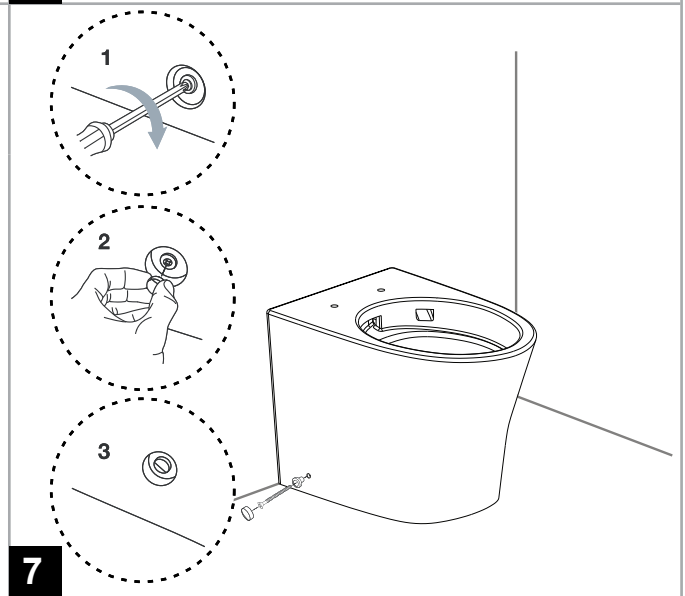

Signature Back To Wall Pan CCAS3141

American Standard

CCAS3141-
3W20411R0

CL6155M-
6D

Installation shall be in accordance with AS/NZS3500.1 and AS/NZS3500.2.