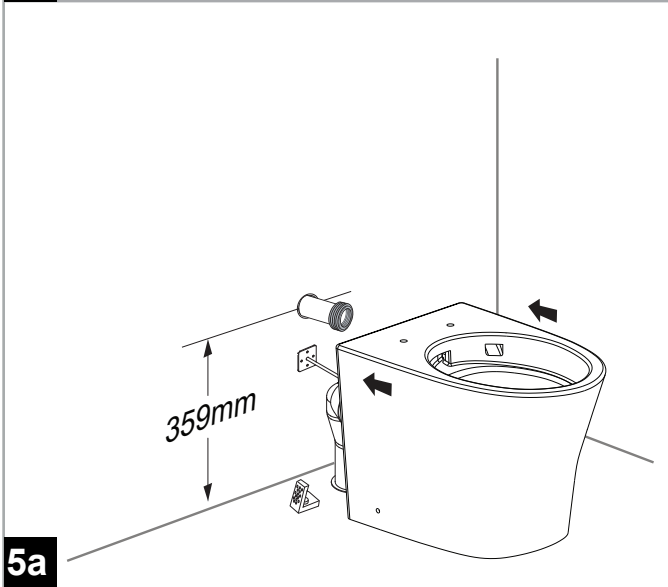

Signature Back To Wall Pan CCAS3141

American Standard

CCAS3141-
3W20411R0

CL6155M-
6D

Installation shall be in accordance with AS/NZS3500.1 and AS/NZS3500.2.