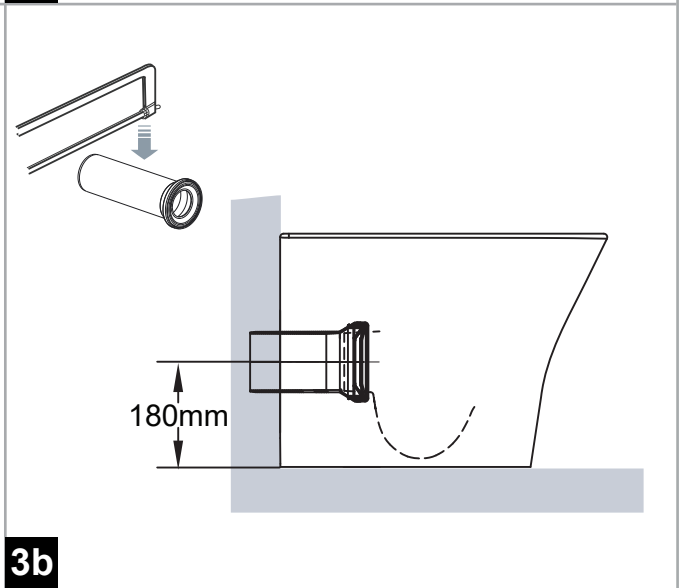

Signature Back To Wall Pan CCAS3141

American Standard

CCAS3141-
3W20411R0

CL6155M-
6D

Installation shall be in accordance with AS/NZS3500.1 and AS/NZS3500.2.