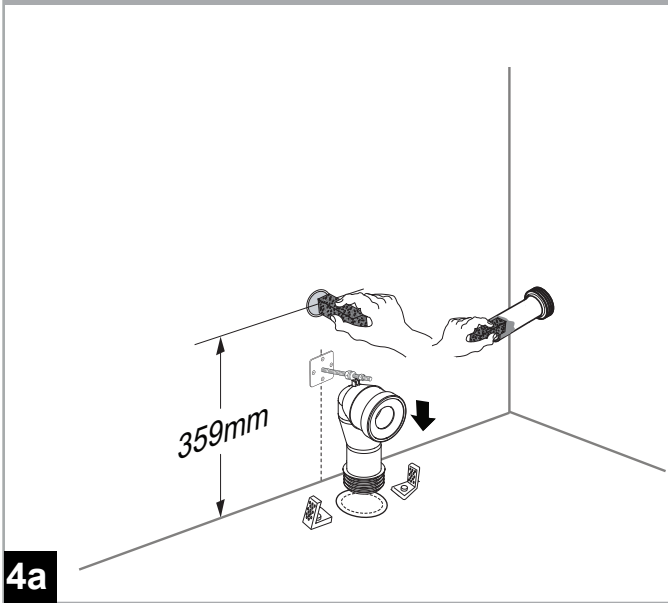

Signature Back To Wall Pan CCAS3141

American Standard

CCAS3141-
3W20411R0

CL6155M-
6D

Installation shall be in accordance with AS/NZS3500.1 and AS/NZS3500.2.