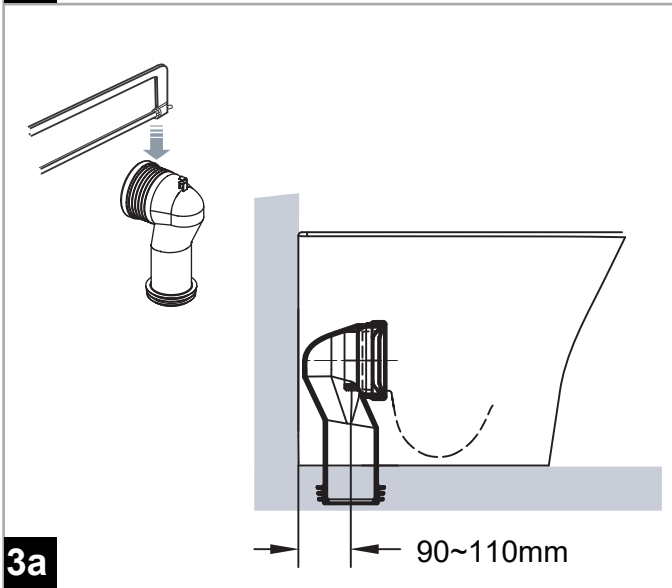

Signature Back To Wall Pan CCAS3141

American Standard

CCAS3141-
3W20411R0

CL6155M-
6D

Installation shall be in accordance with AS/NZS3500.1 and AS/NZS3500.2.