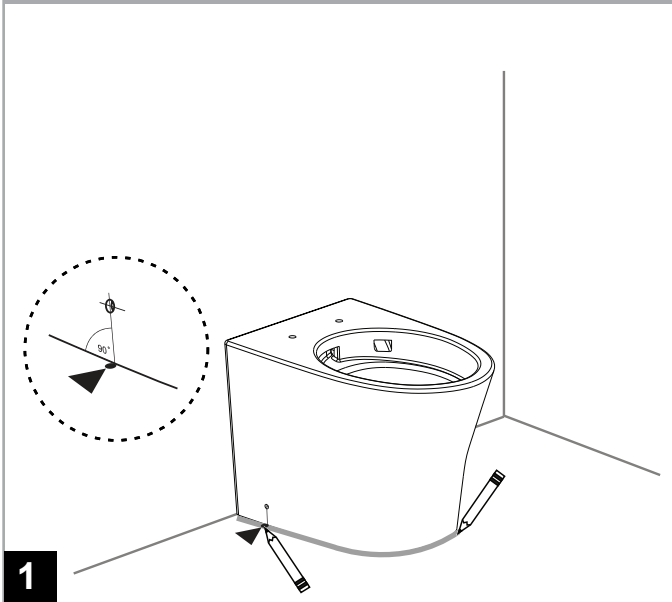

Signature Back To Wall Pan CCAS3141

American Standard

CCAS3141-
3W20411R0

CL6155M-
6D

Installation shall be in accordance with AS/NZS3500.1 and AS/NZS3500.2.