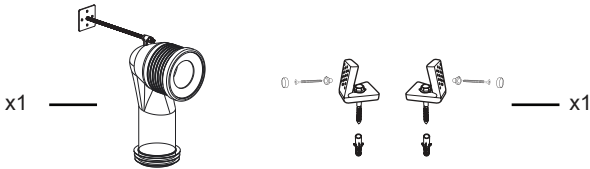

Signature Back To Wall Pan CCAS3141

American Standard

CCAS3141-
3W20411R0

CL6155M-
6D

Installation shall be in accordance with AS/NZS3500.1 and AS/NZS3500.2.