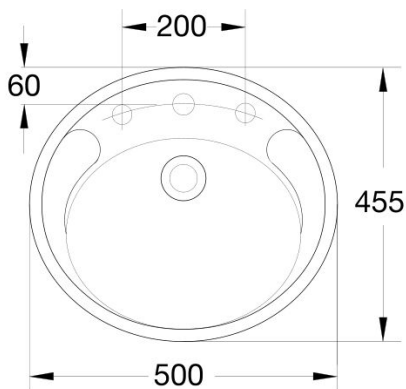

### KEY SPECIFICATIONS

- Finish: White
- Integral overflow: Yes
- Fixing: Fixed to bench with clips (supplied) and silicone
- Tap hole: 1TH
- Plug and waste: Suits 32 x 40mm overflow waste (not included)
- Template: Supplied
- Warranty: 10 years

### FEATURES

- Material: Vitreous china
- Overall dimensions (mm): L500 x W455x H215