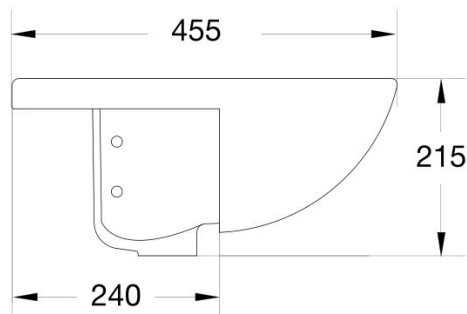

### KEY SPECIFICATIONS

- Finish: White
- Integral overflow: Yes
- Fixing: Fixed to bench with clips (supplied) and silicone
- Tap hole: 1TH
- Plug and waste: Suits 32 x 40mm overflow waste (not included)
- Template: Supplied
- Warranty: 10 years

### FEATURES

- Material: Vitreous china
- Overall dimensions (mm): L500 x W455x H215