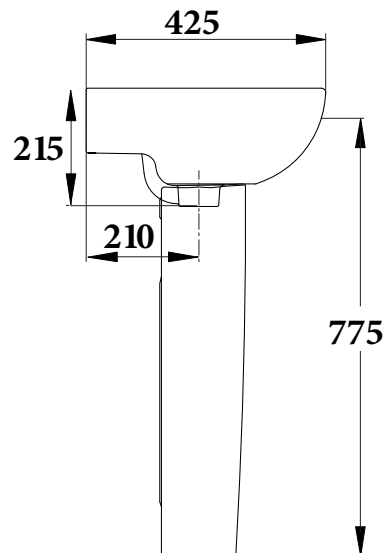

### KEY SPECIFICATIONS

- Finish: White
- Integral overflow: NA
- Fixing: Fixing bolts supplied
- Tap hole: NA
- Plug and waste: NA
- Template: NA
- Warranty: 10 years
- Pedestal only, basin sold separately

### FEATURES

- Material: Vitreous china
- Overall dimensions (mm): L500x W425 x H210