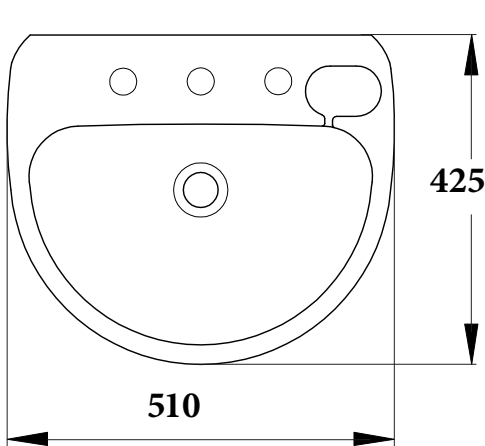

### KEY SPECIFICATIONS

- Finish: White
- Integral overflow: NA
- Fixing: Fixing bolts supplied
- Tap hole: NA
- Plug and waste: NA
- Template: NA
- Warranty: 10 years
- Pedestal only, basin sold separately

### FEATURES

- Material: Vitreous china
- Overall dimensions (mm): L500x W425 x H210