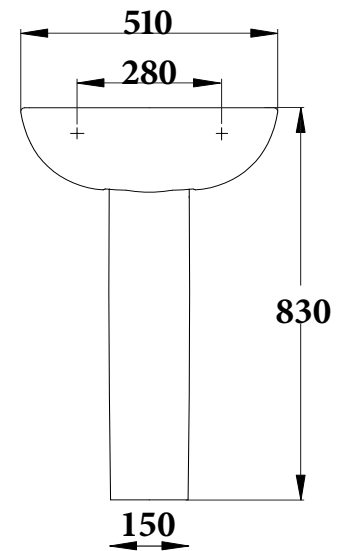

### KEY SPECIFICATIONS

- Finish: White
- Integral overflow: NA
- Fixing: Fixing bolts supplied
- Tap hole: NA
- Plug and waste: NA
- Template: NA
- Warranty: 10 years
- Pedestal only, basin sold separately

### FEATURES

- Material: Vitreous china
- Overall dimensions (mm): L500x W425 x H210

### SHIPPING WEIGHT

- Gross Weight: 14.2kg