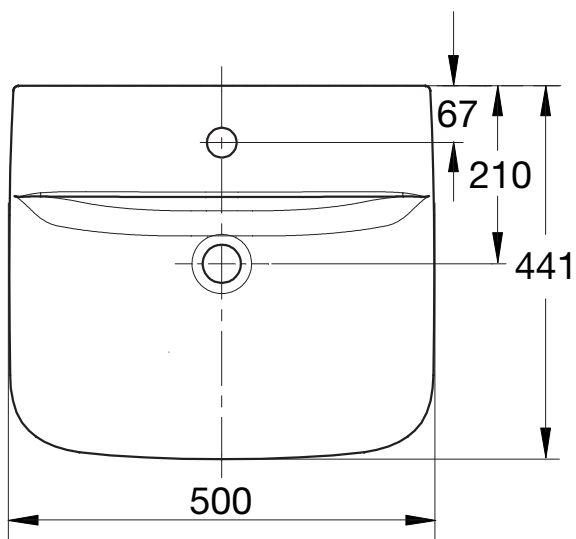

CCAS0304-1010410F0

Semi recessed

Recommended use

Domestic, hotel and commercial

KEY SPECIFICATIONS

- Finish: White
- Integral overflow: Yes
- Fixing: Fixed to bench top using fixing clips (supplied)
- Tap hole: 1TH
- Plug and waste: Suits 32 x 40mm waste (not included)
- Template: Supplied with product
- Warranty: 10 years

FEATURES

- Material: Vitreous china
- Overall dimensions (mm): L500 x W441 x H150

SHIPPING WEIGHT

- Gross Weight: 16kg