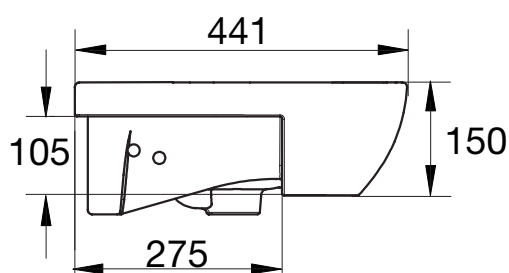

CCAS0304-1010410F0

Semi recessed

Recommended use

Domestic, hotel and commercial

KEY SPECIFICATIONS

- Finish: White
- Integral overflow: Yes
- Fixing: Fixed to bench top using fixing clips (supplied)
- Tap hole: 1TH
- Plug and waste: Suits 32 x 40mm waste (not included)
- Template: Supplied with product
- Warranty: 10 years

FEATURES

- Material: Vitreous china
- Overall dimensions (mm): L500 x W441 x H150

SHIPPING WEIGHT

- Gross Weight: 16kg