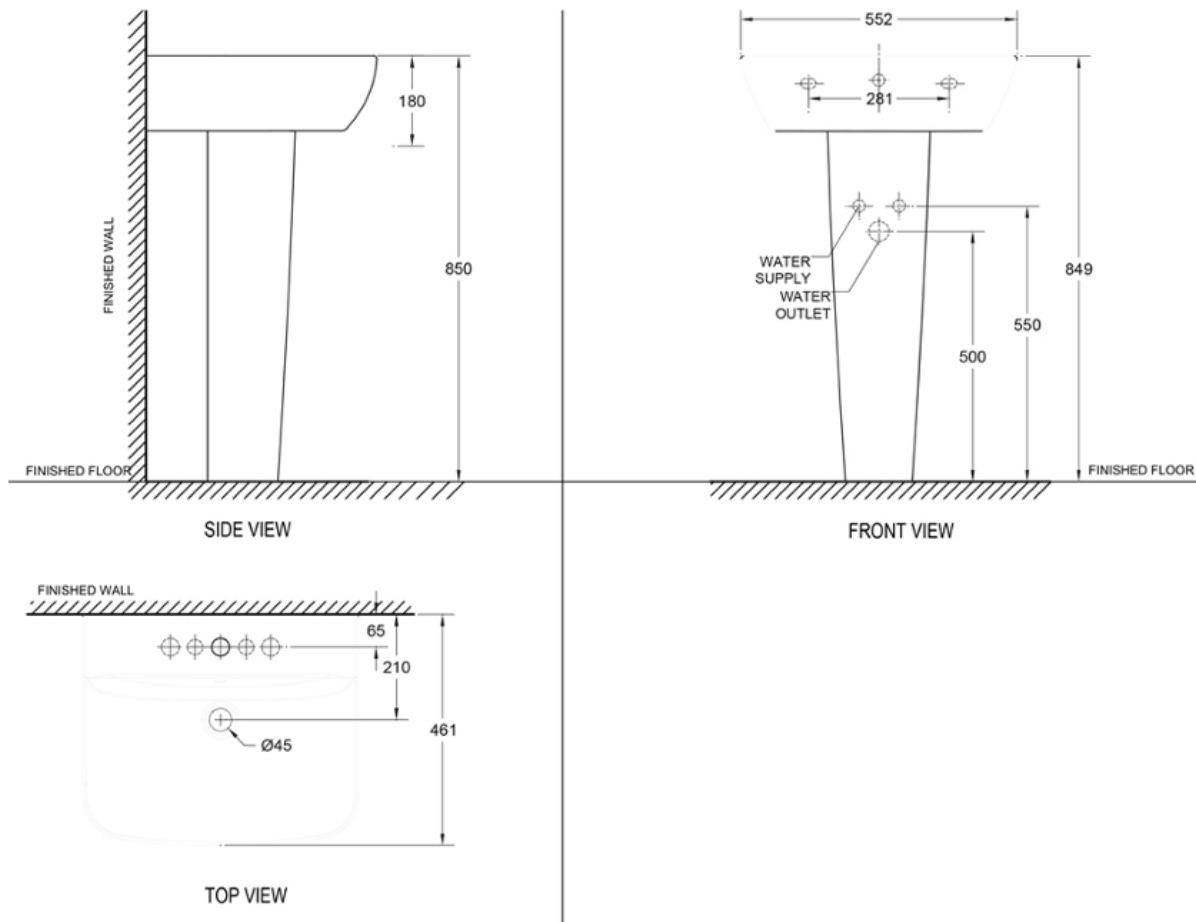

ASF711-0000410F0

CYGNET FULL PEDESTAL TO SUIT CYGNET WALL BASIN 550 (PEDESTAL ONLY)

Recommended use Domestic, hotel and commercial

KEY SPECIFICATIONS

- 10 Year Guarantee
- Vitreous China (-/+ 5mm tolerance)
- With Overflow
- White
- PEDESTAL ONLY

FEATURES

- Material: Vitreous china

MONACO

Monaco Customer Call Centre: +64 9 415 6000

sales@monacocorp.co.nz

www.monacocorp.co.nz

Disclaimer: Products in this specification manual must by regulation be installed by licensed and registered trade people. The manufacturer/distributor reserves the right to vary specifications or delete models from their range without prior notification. Dimensions are nominal measurements only. Dimensions and set-outs listed are correct at time of publication however the manufacturer/distributor takes no responsibility for printing errors.