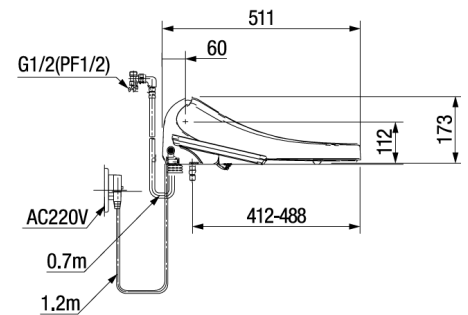

AS7SS1-0100510R0

Ebidet

Recommended use Domestic, hotel and commercial

KEY SPECIFICATIONS

- Material: Polypropylene
- Power supply height: Minimum 300mm from floor
- Pressure rating: 500kPa maximum
- Warranty: Domestic use 2 years
- Spare parts & labour 12 months

FEATURES

- Anti-bacterial surface on control panel
- Adjustable seat and water temperature
- Adjustable dryer temperature
- Dual nozzle
- One touch power saver

SHIPPING WEIGHT

- Gross Weight: 5.9kg