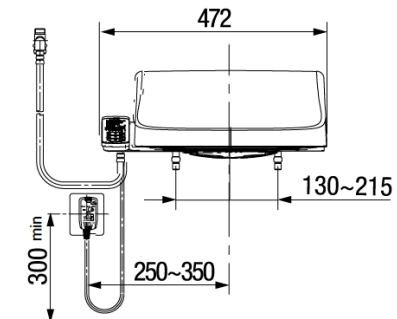

AS7SS1-0100510R0

Ebidet

Recommended use Domestic, hotel and commercial

KEY SPECIFICATIONS

- Material: Polypropylene
- Power supply height: Minimum 300mm from floor
- Pressure rating: 500kPa maximum
- Warranty: Domestic use 2 years
- Spare parts & labour 12 months

FEATURES

- Anti-bacterial surface on control panel
- Adjustable seat and water temperature
- Adjustable dryer temperature
- Dual nozzle
- One touch power saver

SHIPPING WEIGHT

- Gross Weight: 5.9kg