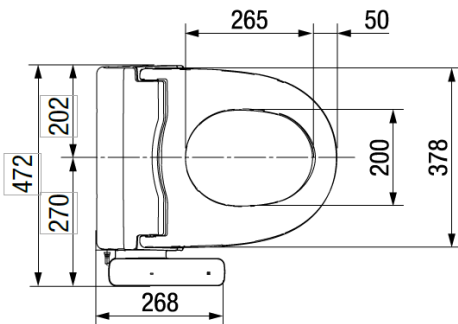

AS7SS1-0100510R0

Ebidet

Recommended use Domestic, hotel and commercial

KEY SPECIFICATIONS

- Material: Polypropylene
- Power supply height: Minimum 300mm from floor
- Pressure rating: 500kPa maximum
- Warranty: Domestic use 2 years
- Spare parts & labour 12 months

FEATURES

- Anti-bacterial surface on control panel
- Adjustable seat and water temperature
- Adjustable dryer temperature
- Dual nozzle
- One touch power saver

SHIPPING WEIGHT

- Gross Weight: 5.9kg