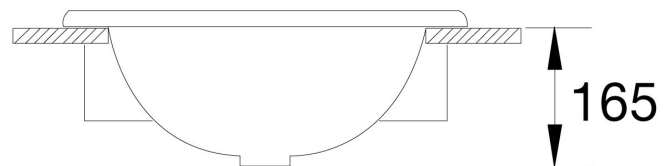

CCAS0479-0010410R0

Vanity basin

Recommended use Domestic, hotel and commercial

KEY SPECIFICATIONS

- Finish: White
- Integral overflow: No
- Fixing: Fixed to bench with clips (supplied)
- Tap hole: 1TH
- Plug and waste: 40mm waste (not included)
- Template: Supplied
- Warranty: 10 years

FEATURES

- Material: Vitreous china
- Overall dimensions (mm): L555 x W425x H165

SHIPPING WEIGHT

- Gross Weight: 7kg