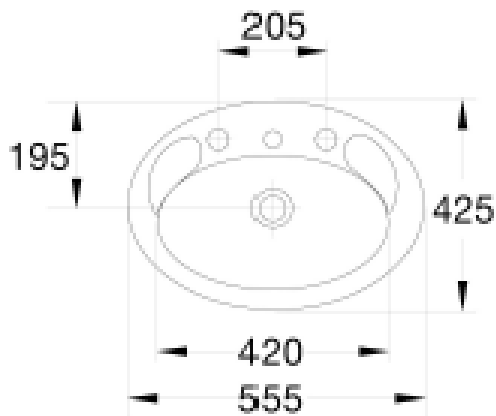

CCAS0479-0010410R0

Vanity basin

Recommended use Domestic, hotel and commercial

KEY SPECIFICATIONS

- Finish: White
- Integral overflow: No
- Fixing: Fixed to bench with clips (supplied)
- Tap hole: 1TH
- Plug and waste: 40mm waste (not included)
- Template: Supplied
- Warranty: 10 years

FEATURES

- Material: Vitreous china
- Overall dimensions (mm): L555 x W425x H165

SHIPPING WEIGHT

- Gross Weight: 7kg