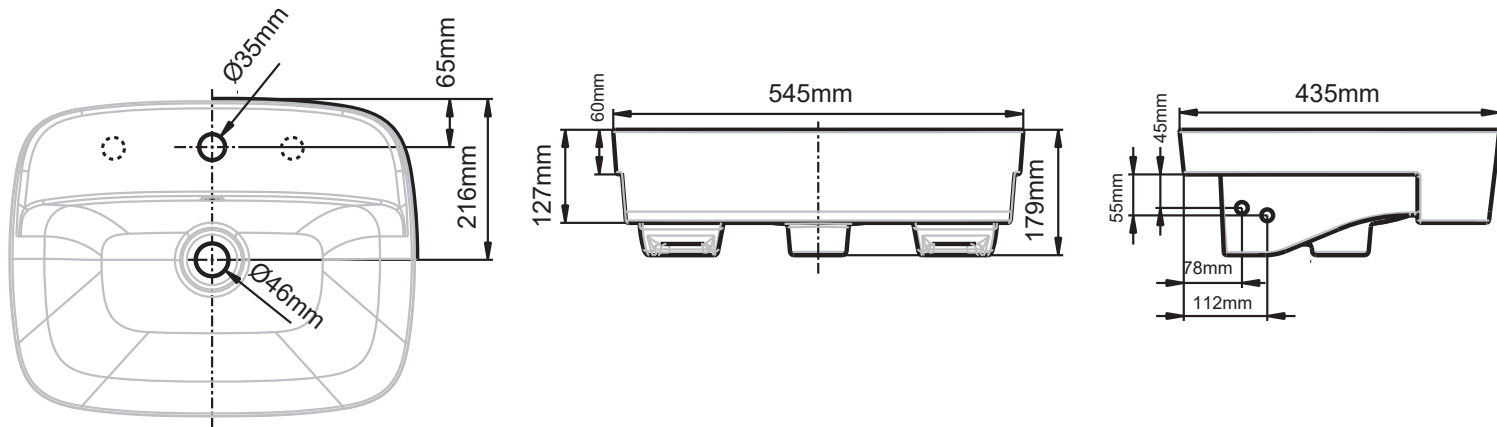

### KEY SPECIFICATIONS

- Finish: White
- Integral overflow: Yes
- Fixing: Fixing kit included
- Tap hole: 1TH
- Plug and waste: Suits 32 x 40mm waste (not included)
- Template: Supplied with product
- Warranty: 10 years

### FEATURES

- Material: Vitreous china
- Overall dimensions (mm): L551xW429xH125mm