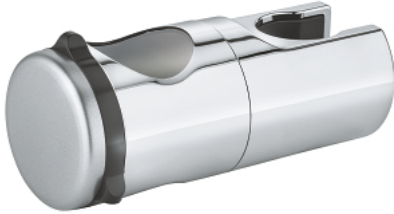

45 650 IP0 **GLIDE ELEMENT**

PRODUCT DESCRIPTION

- Colour: chrome/ matt chrome
- suitable for shower rails Relexa 28 620/28 621 with diameter of 27.8 mm
- glider with swivel holder
- for height adjustability of the hand shower
- GROHE Long-Life finish

Pure Freude
an Wasser

45 650 IP0 **GLIDE ELEMENT**

No exploded view is available for this spare part list.

SPARE PARTS, January 1991 – now

1: Cover plate (Order-nr. 45652P00)