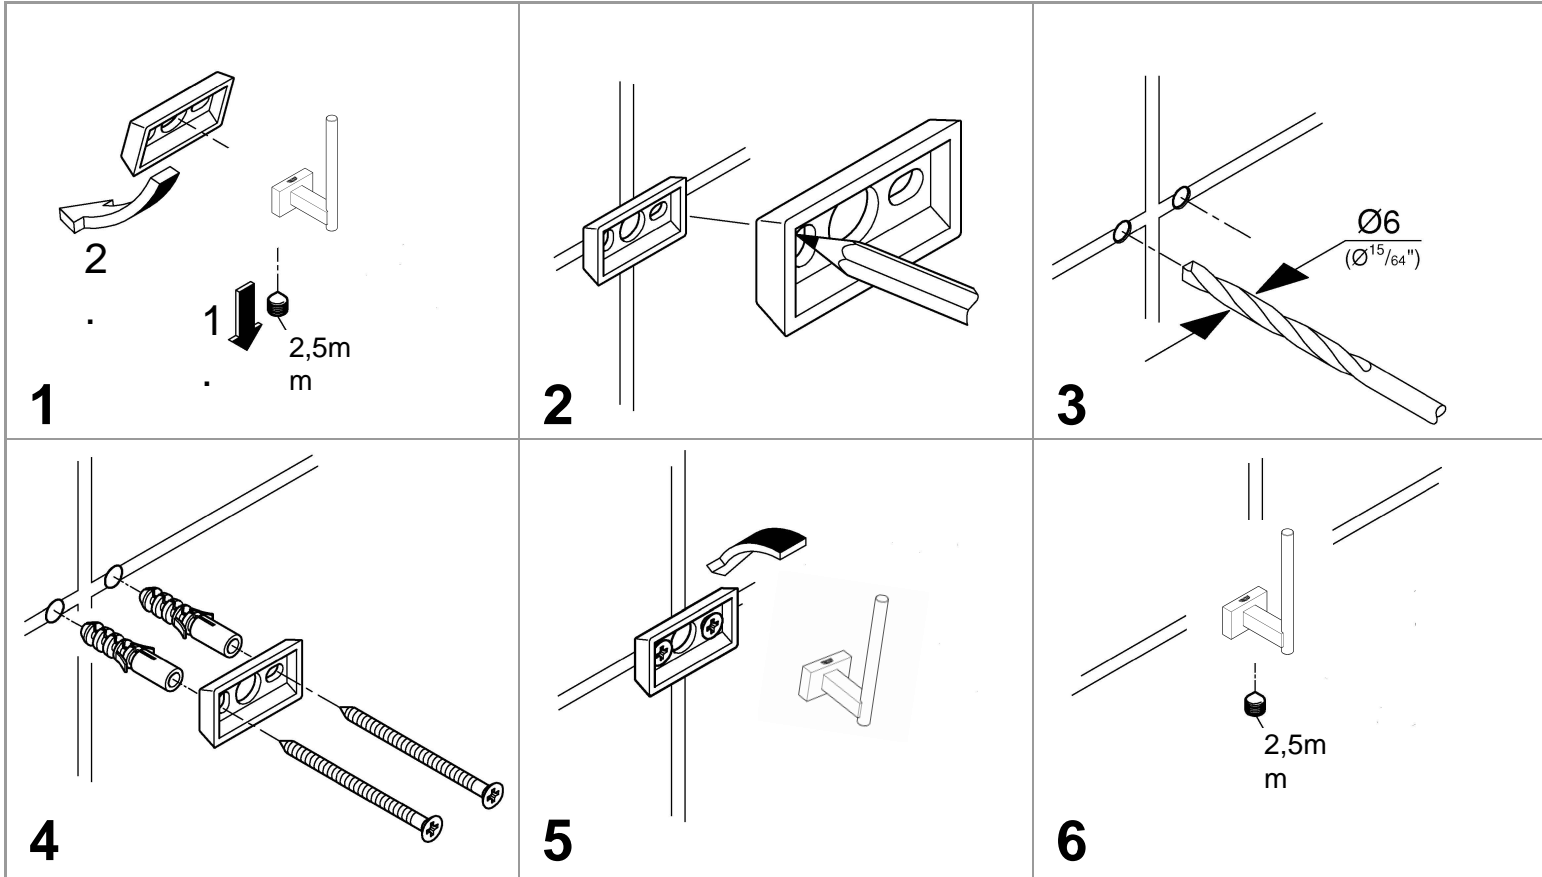

ESSENTIALS CUBE
SPARE TOILET ROLL HOLDER
MODEL #40623001

Pure Freude
an Wasser

Product Specifications

Product Description:

Essentials Cube

Spare toilet paper holder
material: metal
concealed fastening

GROHE StarLight® chrome finish

Installation instructions

Installation Instructions

When installing bathroom accessories please ensure all fixings are installed for maximum stability.

Care

For directions on the care of this fitting, please refer to the accompanying care instructions.