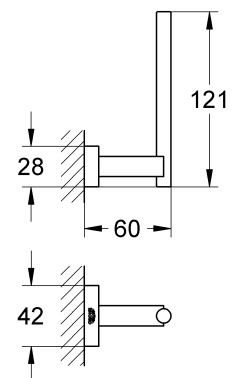

ESSENTIALS CUBE
SPARE TOILET ROLL HOLDER
MODEL #40623001

Pure Freude
an Wasser

Product Specifications

Product Description:

Essentials Cube

Spare toilet paper holder
material: metal
concealed fastening

GROHE StarLight® chrome finish