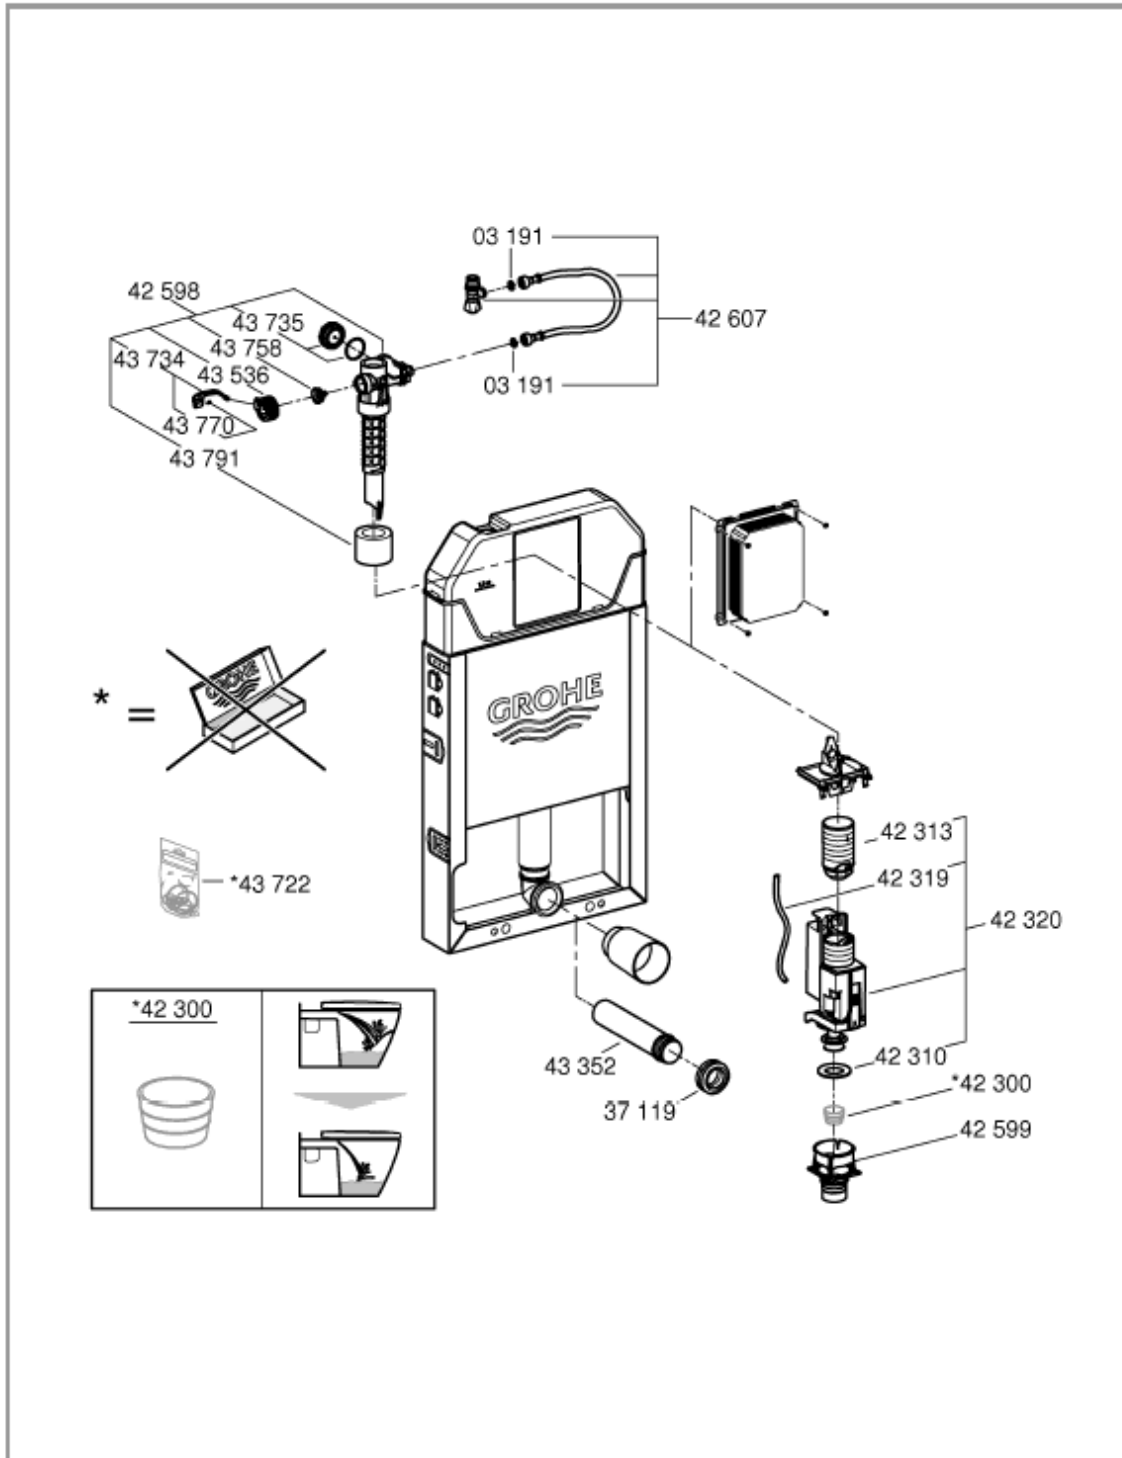

SOLO Slim Cistern
DESIGN + ENGINEERING
GROHE GERMANY

99.1644.031/ÄM 250269/02.21

www.grohe.com

*Pure Freude
an Wasser*

i

i

A < 365	A = 365	A > 365
B < 1000	B = 1000	B > 1000

1