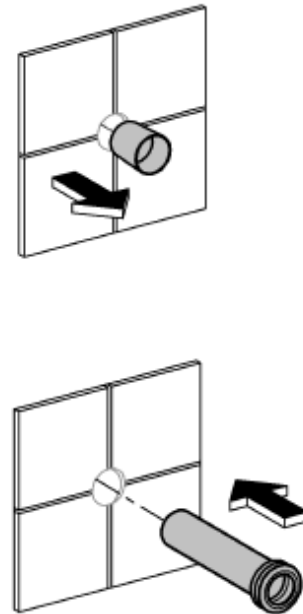

10

11

i

	X	Y	Z
	50mm	92mm	
			

Applications

- concealed for flushing system products

Use as:

- Floorstanding WC

Installation

This product must be installed in conformance with local codes e.g. AS/NZS 3500 series of standard!

Safety notes

- Installation is only possible in frost-free rooms.

The allowed mounting height of the wall-mounting box and the distance to the next water connection has to be dimensioned according to national regulations.