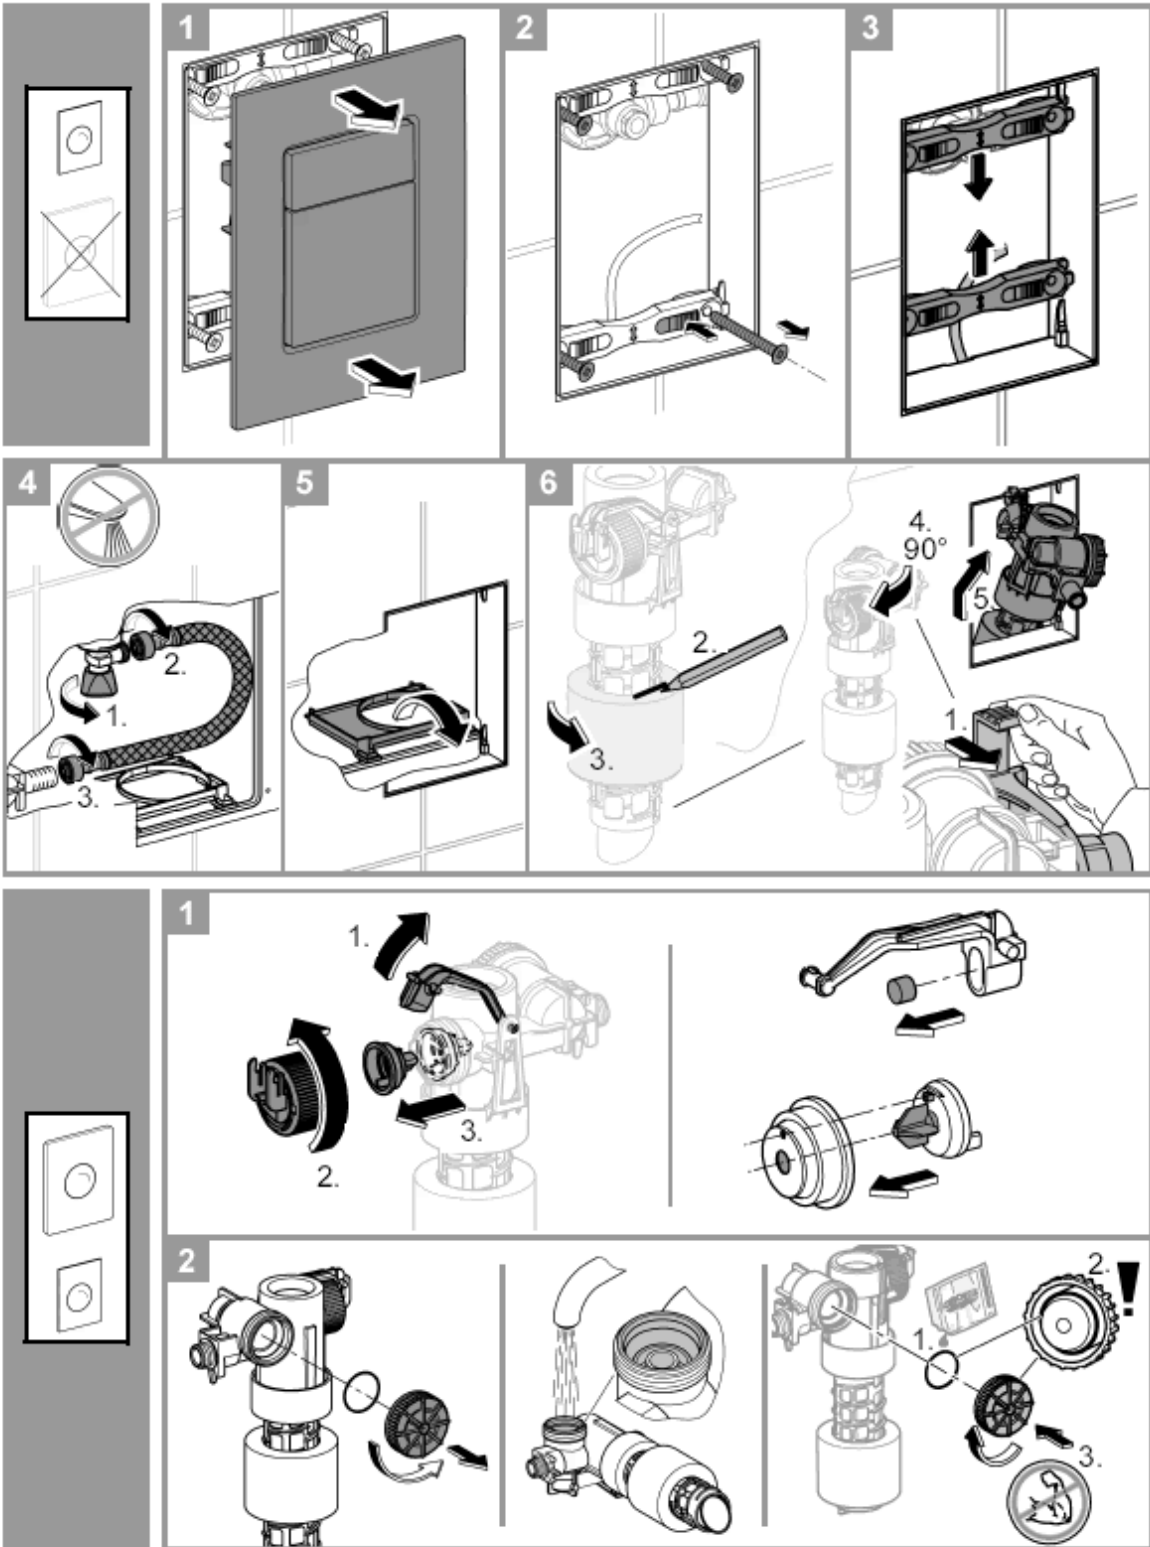

10

11

i

	X	Y	Z
	50mm	92mm	
			

Applications

- concealed for flushing system products

Use as:

- Floorstanding WC

Installation

This product must be installed in conformance with local codes e.g. AS/NZS 3500 series of standard!

Safety notes

- Installation is only possible in frost-free rooms.

The allowed mounting height of the wall-mounting box and the distance to the next water connection has to be dimensioned according to national regulations.