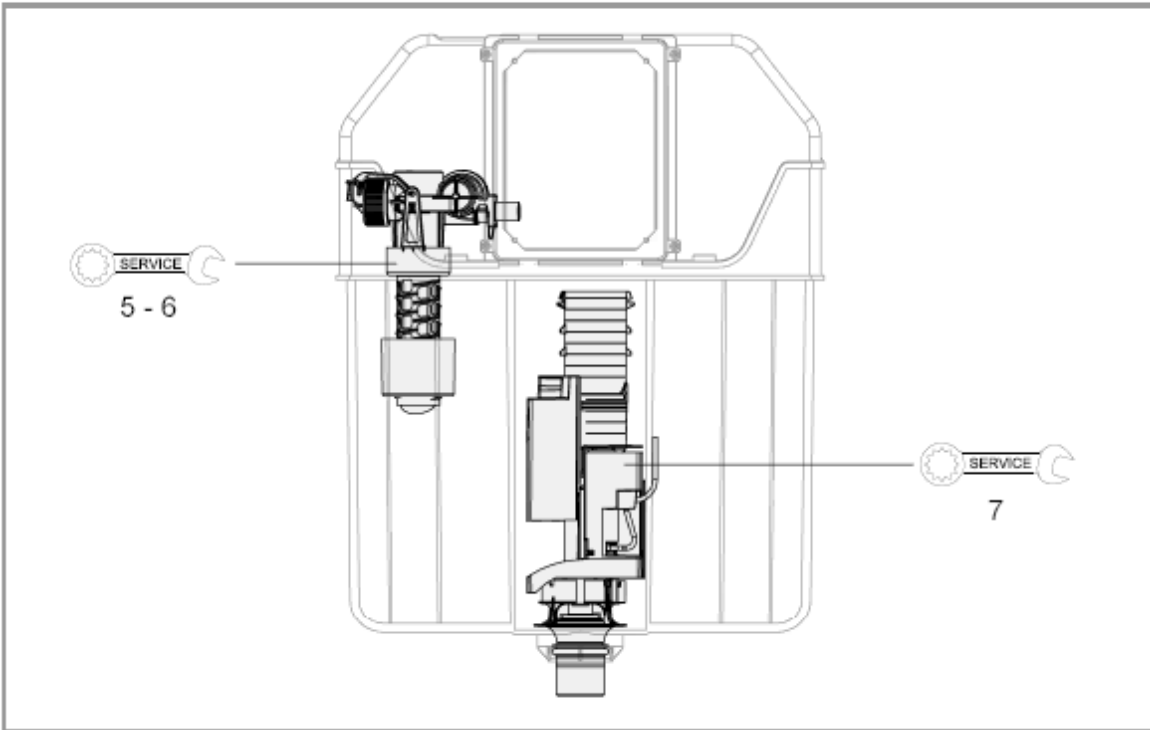

10

11

i

	X	Y	Z
	50mm	92mm	
			

Applications

- concealed for flushing system products

Use as:

- Floorstanding WC