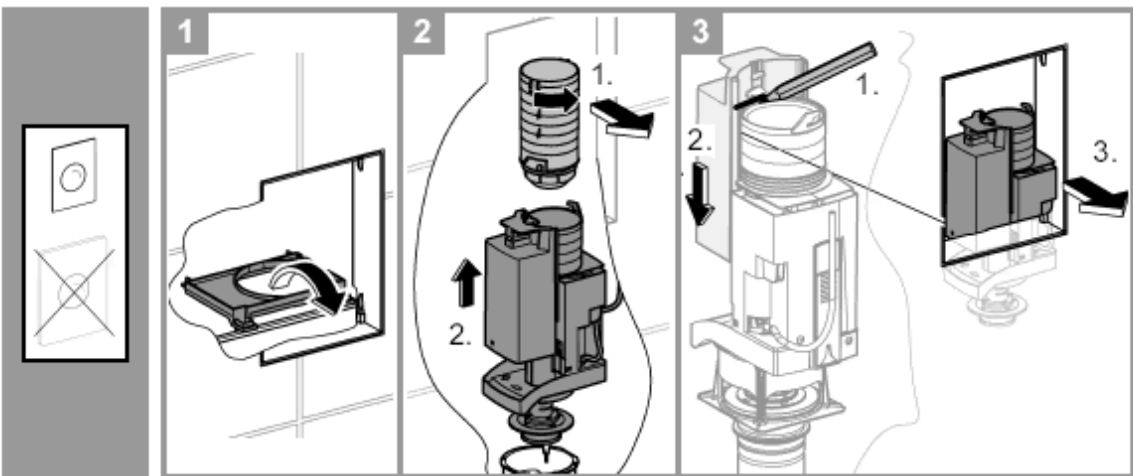

10

11

i

	X	Y	Z
	50mm	92mm	
			

Applications

- concealed for flushing system products

Use as:

- Floorstanding WC

Installation

This product must be installed in conformance with local codes e.g. AS/NZS 3500 series of standard!

Safety notes

- Installation is only possible in frost-free rooms.

The allowed mounting height of the wall-mounting box and the distance to the next water connection has to be dimensioned according to national regulations.