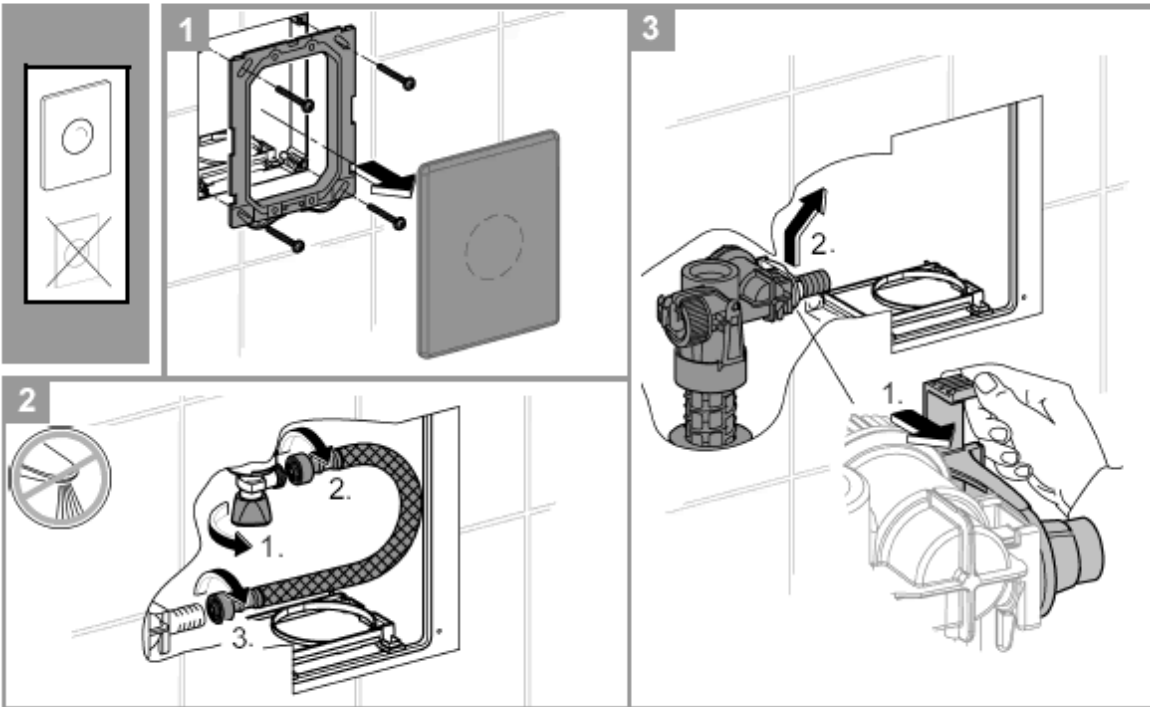

10

11

i

	X	Y	Z
	50mm	92mm	
			

Applications

- concealed for flushing system products

Use as:

- Floorstanding WC