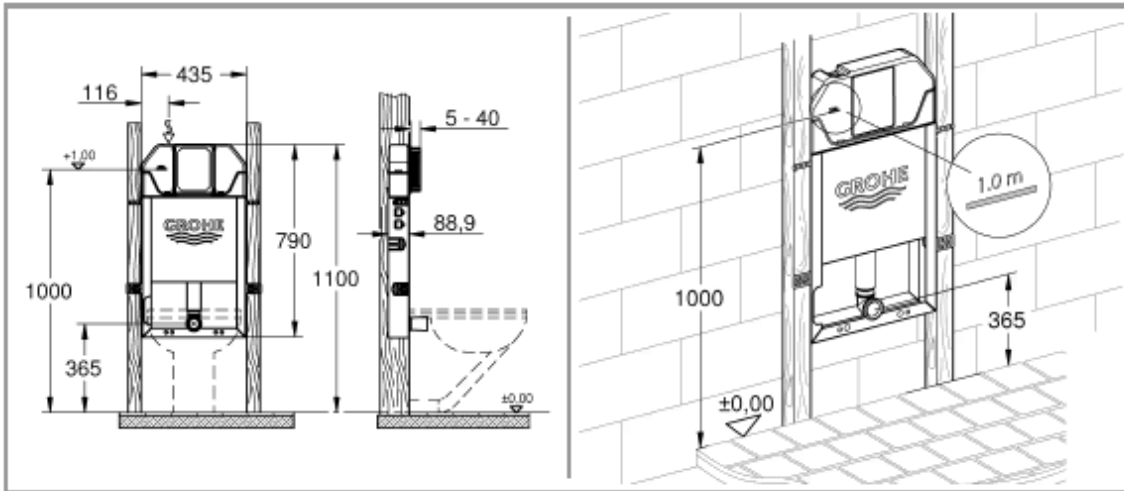

SOLO Slim Cistern
DESIGN + ENGINEERING
GROHE GERMANY

99.1644.031/ÄM 250269/02.21

www.grohe.com

*Pure Freude
an Wasser*

i

i

A < 365	A = 365	A > 365
B < 1000	B = 1000	B > 1000

1

10

11

i

	X	Y	Z
	50mm	92mm	
			

Applications

- concealed for flushing system products

Use as:

- Floorstanding WC