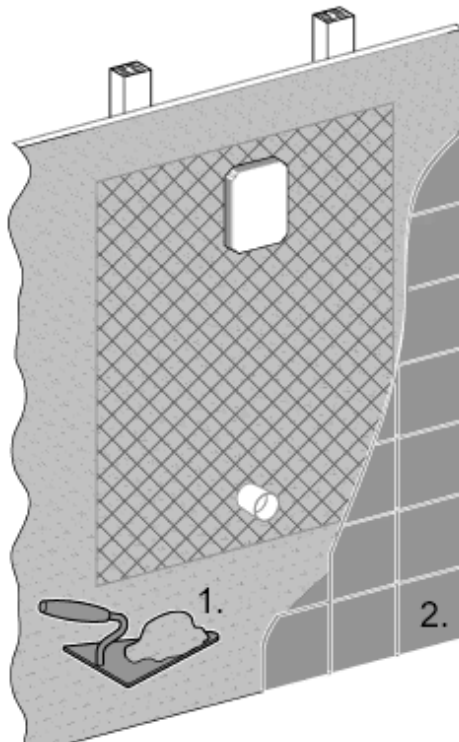

2

3

4

5

6

7

8

9

10

11

i

	X	Y	Z
	50mm	92mm	
			

Applications

- concealed for flushing system products

Use as:

- Floorstanding WC