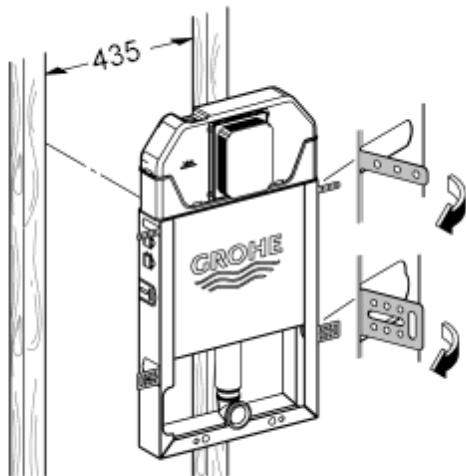

SOLO Slim Cistern
DESIGN + ENGINEERING
GROHE GERMANY

99.1644.031/ÄM 250269/02.21

www.grohe.com

*Pure Freude
an Wasser*

i

i

A < 365	A = 365	A > 365
B < 1000	B = 1000	B > 1000

1