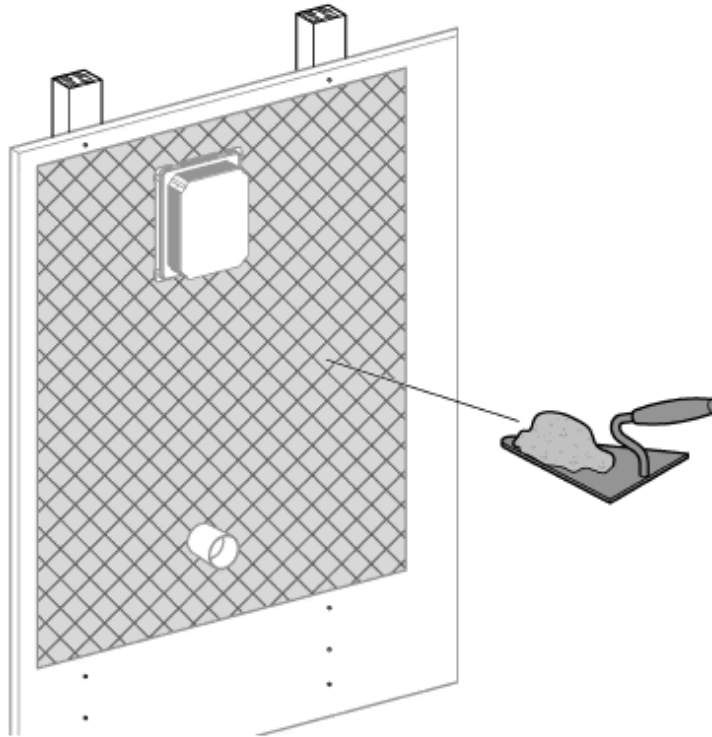

10

11

i

	X	Y	Z
	50mm	92mm	
			

Applications

- concealed for flushing system products

Use as:

- Floorstanding WC

Installation

This product must be installed in conformance with local codes e.g. AS/NZS 3500 series of standard!

Safety notes

- Installation is only possible in frost-free rooms.

The allowed mounting height of the wall-mounting box and the distance to the next water connection has to be dimensioned according to national regulations.