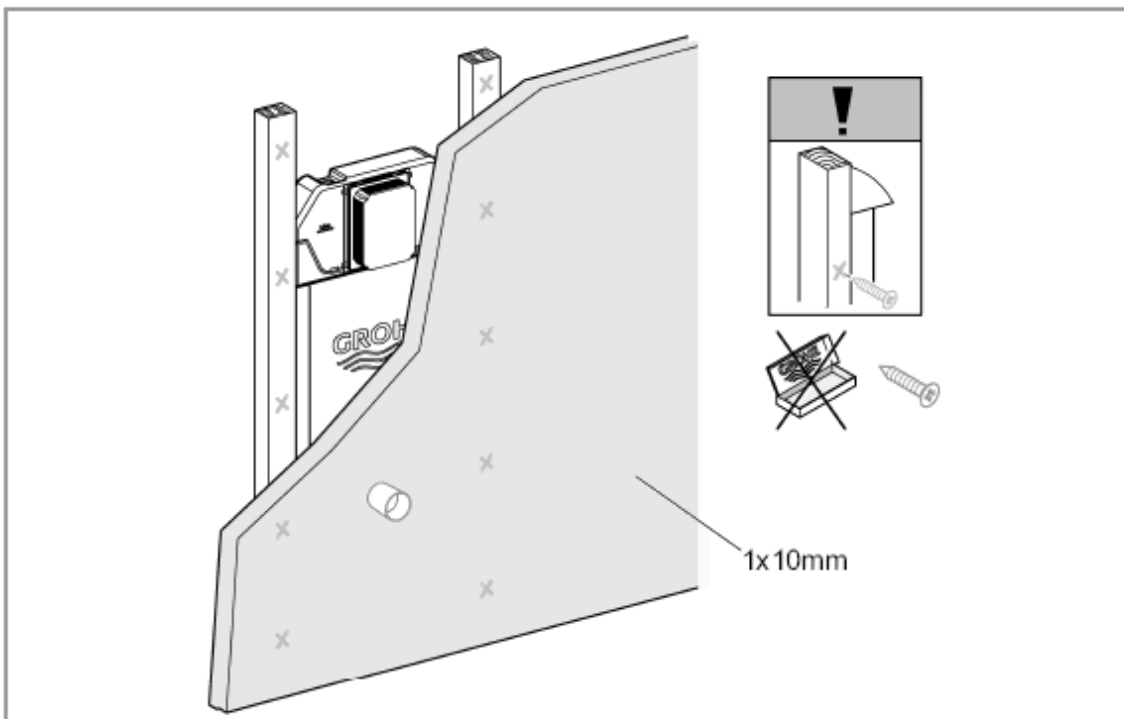

SOLO Slim Cistern
DESIGN + ENGINEERING
GROHE GERMANY

99.1644.031/ÄM 250269/02.21

www.grohe.com

*Pure Freude
an Wasser*

i

i

A < 365	A = 365	A > 365
B < 1000	B = 1000	B > 1000

1