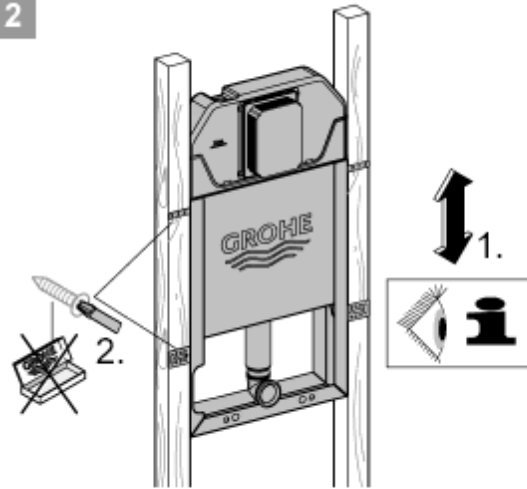

i

A < 365	A = 365	A > 365
B < 1000	B = 1000	B > 1000

1

2

3