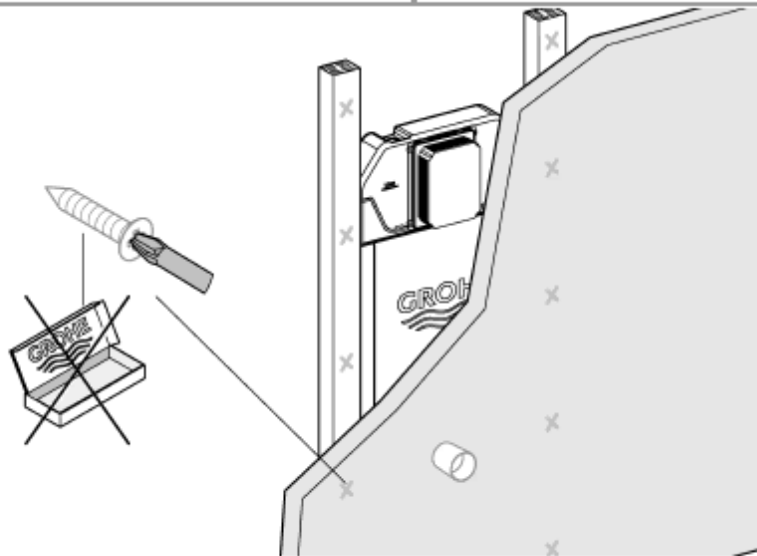

i

A < 365	A = 365	A > 365
B < 1000	B = 1000	B > 1000

1

2

3