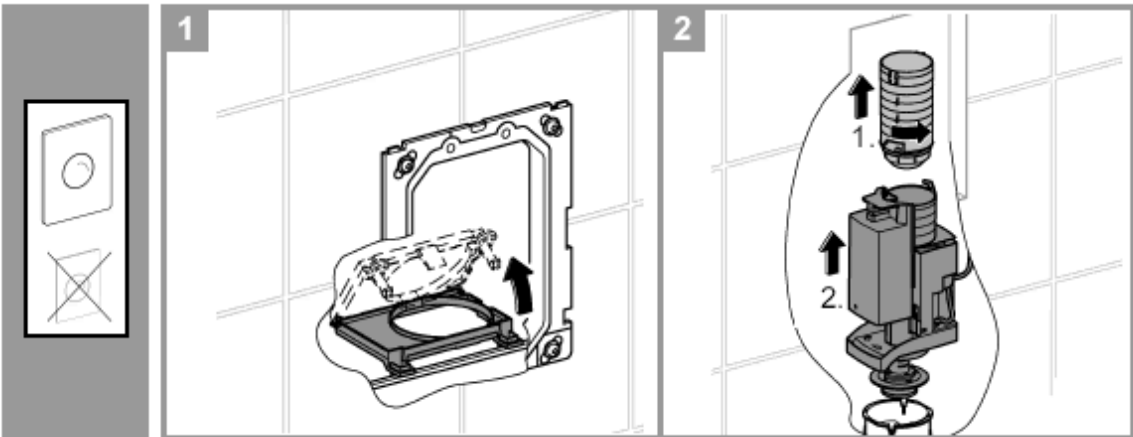

10

11

i

	X	Y	Z
	50mm	92mm	
			

Applications

- concealed for flushing system products

Use as:

- Floorstanding WC

Installation

This product must be installed in conformance with local codes e.g. AS/NZS 3500 series of standard!

Safety notes

- Installation is only possible in frost-free rooms.

The allowed mounting height of the wall-mounting box and the distance to the next water connection has to be dimensioned according to national regulations.