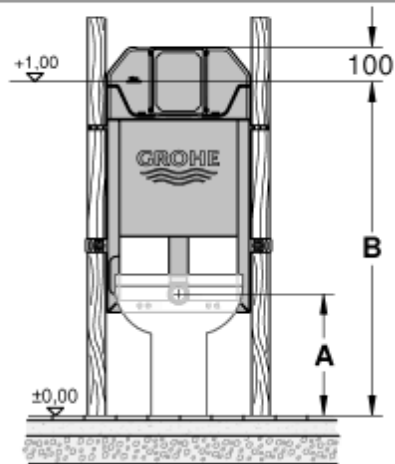

SOLO Slim Cistern
DESIGN + ENGINEERING
GROHE GERMANY

99.1644.031/ÄM 250269/02.21

www.grohe.com

*Pure Freude
an Wasser*

i

i

A < 365	A = 365	A > 365
B < 1000	B = 1000	B > 1000

1

10

11

i

	X	Y	Z
	50mm	92mm	
			

Applications

- concealed for flushing system products

Use as:

- Floorstanding WC