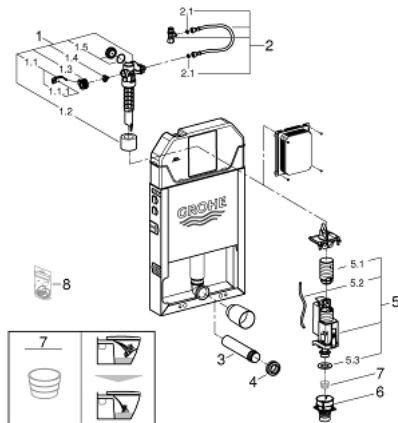

39 696 000 SOLO SLIM FLUSHING CISTERN FOR WC 88.9 MM

SPARE PARTS, February 2019 – now

- 1: Filling valve (Order-nr. 42598000)
 - 1.1: Lever (Order-nr. 43734000)
 - 1.1.1: Ball seal dia. 9x6.8 mm (Order-nr. 4377000M)
 - 1.2: Valve float, 5 pcs. (Order-nr. 4379100M)
 - 1.3: Valve head (Order-nr. 43536000)
 - 1.4: Membrane (Order-nr. 43758000)
 - 1.5: Screw cap (Order-nr. 43735000)
 - 2: Angle valve 1/2" (Order-nr. 42607000)
 - 2.1: Seat washer (Order-nr. 0319100M)
 - 3: Wall union (Order-nr. 43352000)
 - 4: Connector (Order-nr. 37119000)
 - 5: Dual Flush discharge valve AV1 (Order-nr. 42320000)
 - 5.1: Extension for overflow pipe (Order-nr. 42313000)
 - 5.2: pneumatic hose (Order-nr. 42319000)
 - 5.3: Ball seal dia. 9x6.8 mm (Order-nr. 42310000)
 - 6: Valve seat (Order-nr. 42599000)
 - 7: Flow restrictor (Order-nr. 42300000)*
 - 8: Repl. kit f. seal (Order-nr. 43722000)*
- * Optional accessories