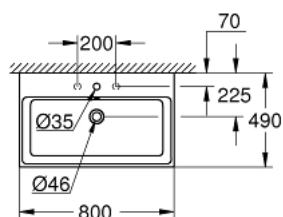

39 469 00H CUBE CERAMIC WASH BASIN 80

PRODUCT DESCRIPTION

- Colour: alpine white
- wall hung
- 1 hole punched, 2 holes pre-punched
- with overflow
- 800 x 490 mm wall fixings not included
- sanitary ware
- With GROHE PureGuard anti-scale coating and anti-bacterial glazing