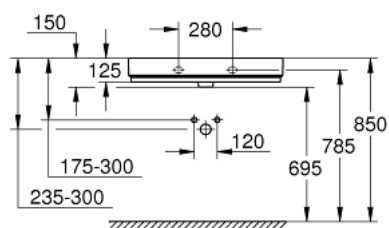

39 469 00H CUBE CERAMIC WASH BASIN 80

PRODUCT DESCRIPTION

- Colour: alpine white
- wall hung
- 1 hole punched, 2 holes pre-punched
- with overflow
- 800 x 490 mm wall fixings not included
- sanitary ware
- With GROHE PureGuard anti-scale coating and anti-bacterial glazing