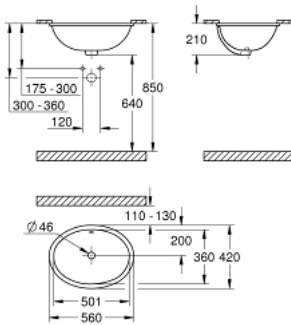

39 423 000 BAU CERAMIC UNDERCOUNTER WASH BASIN 55

PRODUCT DESCRIPTION

- Colour: alpine white
- installation from below
- with overflow
- 560 x 420 mm fixings included
- sanitary ware

39 423 000 **BAU CERAMIC UNDERCOUNTER WASH BASIN 55**

SPARE PARTS, June 2016 – now

1: Mounting set (Spare part-nr. 49518000)