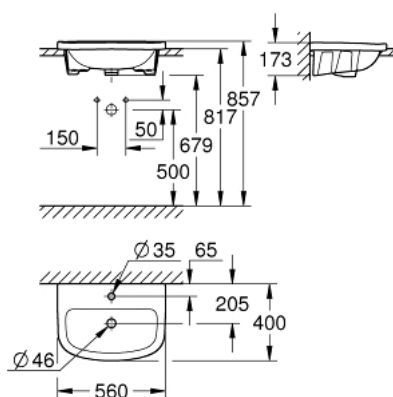

39 422 000 BAU CERAMIC COUNTER DROP-IN BASIN 55

PRODUCT DESCRIPTION

- Colour: alpine white
- built-in
- 1 hole punched
- with overflow
- 560 x 400 mm fixings included
- sanitary ware

39 422 000 **BAU CERAMIC COUNTER DROP-IN BASIN 55**

SPARE PARTS, June 2016 – now

1: Mounting set (Spare part-nr. 49512000)