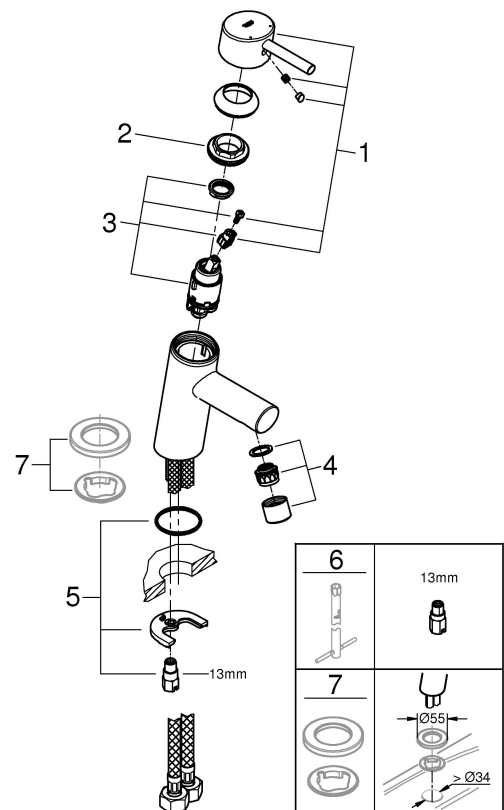

**Installation and connection-**Refer to the dimensional drawing above.

This product must be installed in conformance with local codes e.g. AS/NZS 3500 series of standard!

Flow pressure: min. 50kPa bar – recommended 100 – 500 kPa

**Note:**

**Open cold and hot water supply and check connections for leakage!**

**Care**

For directions on the care of this fitting, please refer to the accompanying care instructions.

CONCETTO  
 BASIN MIXER  
 MODEL #32253001

Spare Parts

Pure Freude  
 an Wasser

Pos.-nr.	Product Description	Order-nr.	Units per package
1	Lever	46753000	1
2	Fitting ring	46715000	1
3	Cartridge	46580000	1
4	Flow limiter	65154000	1
5	Shank fastening assembly	46249000	1
6	Mounting wrench - Optional extra	19017000	1
7	Base plate - Optional extra	48165000	1