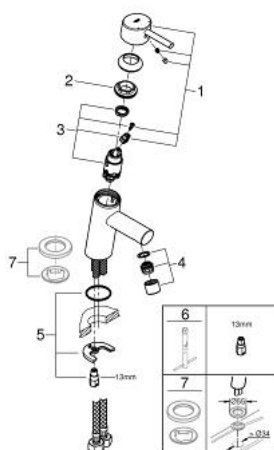

32 253 001 **CONCETTO SINGLE-LEVER BASIN MIXER** **S-SIZE**

SPARE PARTS, June 2015 – now

- 1: Lever (Order-nr. 46753000)
- 2: Fitting ring (Order-nr. 46715000)
- 3: Cartridge (Order-nr. 46580000)
- 4: Flow restrictor (Order-nr. 65154000)
- 5: Shank mounting kit (Order-nr. 46249000)
- 6: Mounting wrench (Order-nr. 19017000)*
- 7: Base plate (Order-nr. 48165000)*