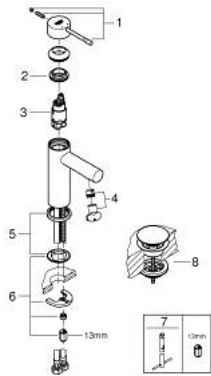

## 32 215 001 ESSENCE SINGLE-LEVER BASIN MIXER S-SIZE

### SPARE PARTS, December 2021 – now

- 1: Lever (Order-nr. 46917000)
  - 2: Fitting ring (Order-nr. 46715000)
  - 3: Cartridge (Order-nr. 46580000)
  - 4: Mousseur (Order-nr. 13943000)
  - 5: Escutcheon (Order-nr. 48603000)
  - 6: Shank mounting kit (Order-nr. 46645000)
  - 7: Mounting wrench (Order-nr. 19017000)\*
  - 8: Waste set with push-open plug (Order-nr. 65807000)\*
- \* Optional accessories