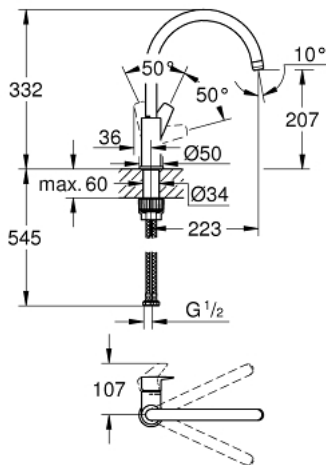

31 233 001 BAUEDGE SINGLE-LEVER SINK MIXER 1/2"

PRODUCT DESCRIPTION

- Colour: chrome
- single hole installation
- metal lever
- GROHE Long-Life 28 mm ceramic cartridge
- GROHE Long-Life finish
- Lead and Nickel Free Inner Water Ways
- swivelling tubular spout
- mousseur
- flexible connection hoses
- metal fixation set
- maximum flow rate (at 3 bar): 5 l/min

31 233 001 BAUEDGE SINGLE-LEVER SINK MIXER 1/2"

UNITS PER PACKAGE, April 2020 – now

1: Cartridge (Order-nr. 46963000)

2: Mousseur (Order-nr. 13967000)

3: Mounting set (Order-nr. 48477000)

4: Shank fastening assembly (Order-nr. 48384000)*