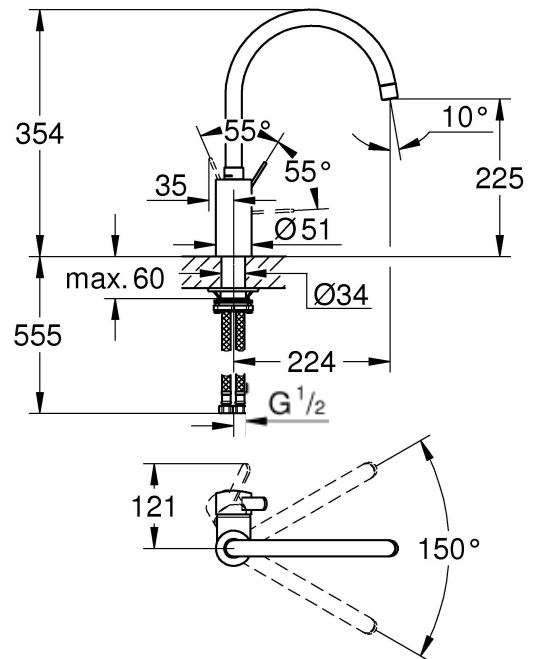

Product Description:

Eurosmart Cosmopolitan
Single-Lever Sink Mixer

Single Hole Installation
Metal Lever

GROHE SilkMove® 35 mm Ceramic Cartridge
GROHE StarLight® chrome finish

Adjustable Flow rate limiter
Adjustable minimum flow rate approx. 2.5 l/min

Swivel area 140°
Swivel Tubular Spout
Mousseur (Aerator)
Separate inner water ways - lead and nickel free

Flexible Connection Hoses