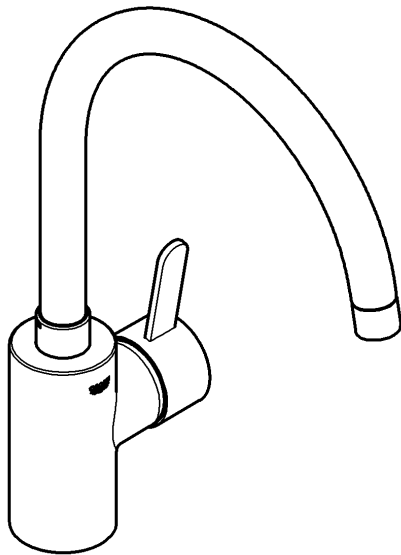

**GROHE SilkMove®** 35 mm Ceramic Cartridge  
**GROHE StarLight®** chrome finish

Adjustable Flow rate limiter  
Adjustable minimum flow rate approx. 2.5 l/min

Swivel area 140°  
Swivel Tubular Spout  
Mousseur (Aerator)  
Separate inner water ways - lead and nickel free

Flexible Connection Hoses

Installation instructions

Installation instructions

**Installation Instructions**

**Flush piping system prior and after installation of fitting thoroughly!**

This product must be installed in conformance with local codes e.g. AS/NZS 3500 series of standard!

**Open cold and hot water supply and check connections for leakage!**

**Care**

For directions on the care of this fitting, please refer to be accompanying care instructions.

EUROSMART  
 COSMOPOLITAN SINK MIXER  
 MODEL# 31188002

Pure Freude  
 an Wasser

Spare Parts

Product Description	Order-nr.	Units per package
Lever	46683000	1
Flow control	48417000	1
Cartridge	46374000	1
Support plate	05334000	1
Mounting set	48384000	1
Mouting wrench - optional extra	19332000	1