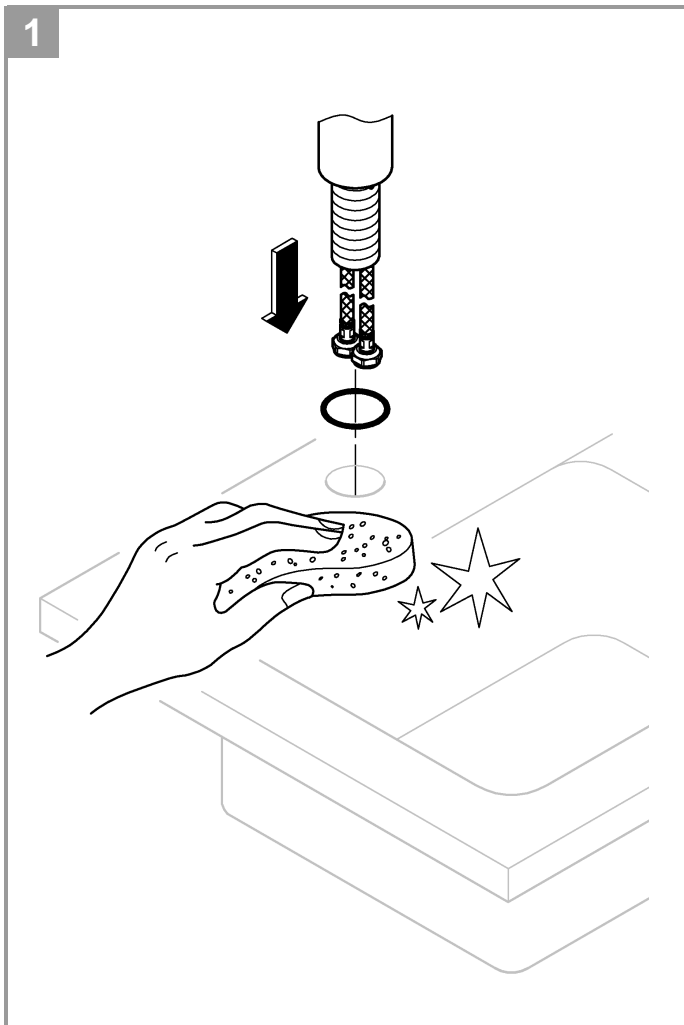

**GROHE SilkMove®** 35 mm Ceramic Cartridge  
**GROHE StarLight®** chrome finish

Adjustable Flow rate limiter  
Adjustable minimum flow rate approx. 2.5 l/min

Swivel area 140°  
Swivel Tubular Spout  
Mousseur (Aerator)  
Separate inner water ways - lead and nickel free

Flexible Connection Hoses

Installation instructions

Installation instructions

**Installation Instructions**

**Flush piping system prior and after installation of fitting thoroughly!**

This product must be installed in conformance with local codes e.g. AS/NZS 3500 series of standard!