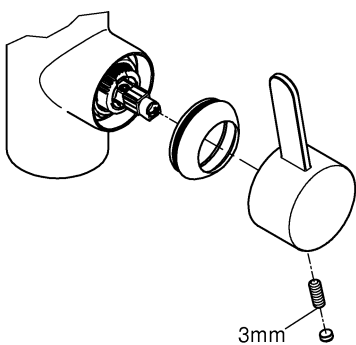

**GROHE SilkMove®** 35 mm Ceramic Cartridge  
**GROHE StarLight®** chrome finish

Adjustable Flow rate limiter  
Adjustable minimum flow rate approx. 2.5 l/min

Swivel area 140°  
Swivel Tubular Spout  
Mousseur (Aerator)  
Separate inner water ways - lead and nickel free

Flexible Connection Hoses

Installation instructions

Installation instructions

**Installation Instructions**

**Flush piping system prior and after installation of fitting thoroughly!**

This product must be installed in conformance with local codes e.g. AS/NZS 3500 series of standard!