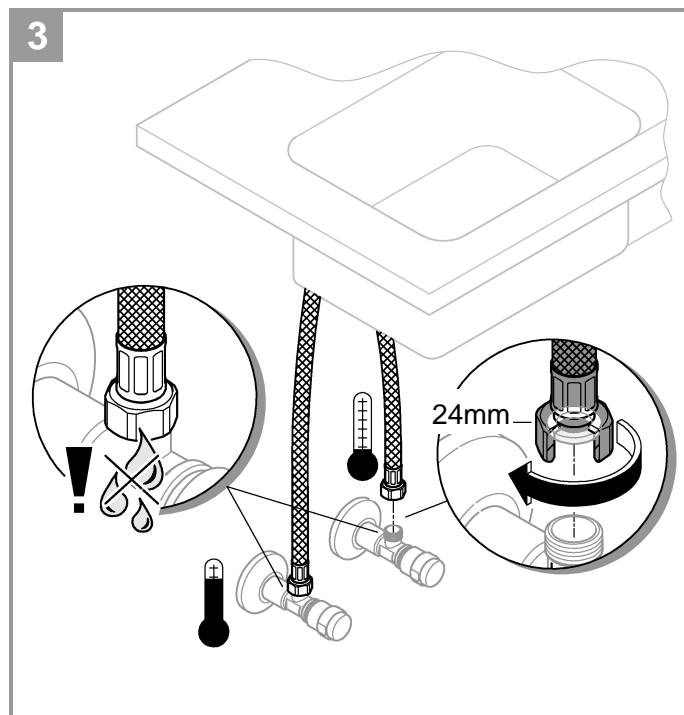

**GROHE SilkMove®** 35 mm Ceramic Cartridge  
**GROHE StarLight®** chrome finish

Adjustable Flow rate limiter  
Adjustable minimum flow rate approx. 2.5 l/min

Swivel area 140°  
Swivel Tubular Spout  
Mousseur (Aerator)  
Separate inner water ways - lead and nickel free

Flexible Connection Hoses

Installation instructions

Installation instructions

**Installation Instructions**

**Flush piping system prior and after installation of fitting thoroughly!**

This product must be installed in conformance with local codes e.g. AS/NZS 3500 series of standard!