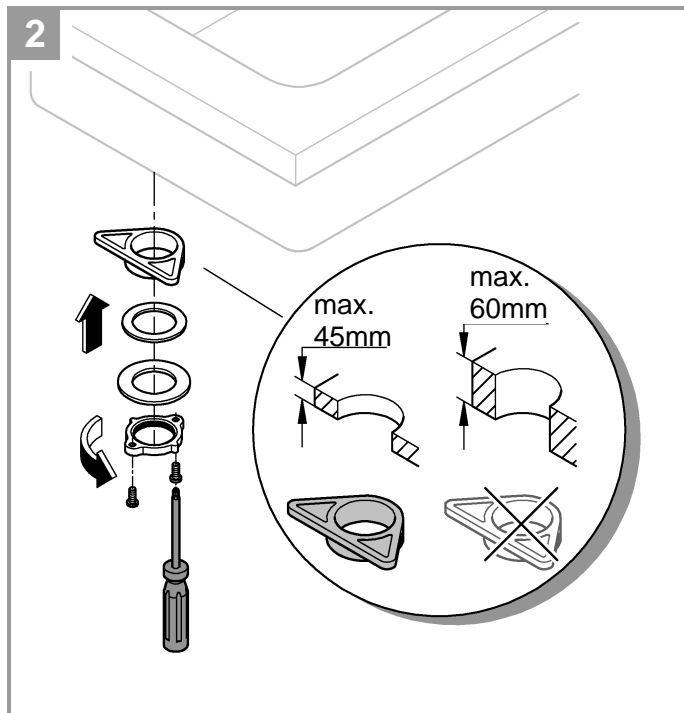

**GROHE SilkMove®** 35 mm Ceramic Cartridge  
**GROHE StarLight®** chrome finish

Adjustable Flow rate limiter  
Adjustable minimum flow rate approx. 2.5 l/min

Swivel area 140°  
Swivel Tubular Spout  
Mousseur (Aerator)  
Separate inner water ways - lead and nickel free

Flexible Connection Hoses

Installation instructions

Installation instructions

**Installation Instructions**

**Flush piping system prior and after installation of fitting thoroughly!**

This product must be installed in conformance with local codes e.g. AS/NZS 3500 series of standard!

Pure Freude  
 an Wasser

Spare Parts

Product Description	Order-nr.	Units per package
Lever	46683000	1
Flow control	48417000	1
Cartridge	46374000	1
Support plate	05334000	1
Mounting set	48384000	1
Mouting wrench - optional extra	19332000	1