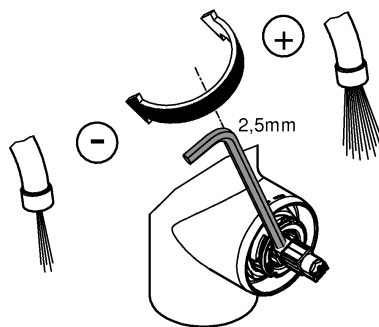

**GROHE SilkMove®** 35 mm Ceramic Cartridge  
**GROHE StarLight®** chrome finish

Adjustable Flow rate limiter  
Adjustable minimum flow rate approx. 2.5 l/min

Swivel area 140°  
Swivel Tubular Spout  
Mousseur (Aerator)  
Separate inner water ways - lead and nickel free

Flexible Connection Hoses

Installation instructions

Installation instructions

**Installation Instructions**

**Flush piping system prior and after installation of fitting thoroughly!**

This product must be installed in conformance with local codes e.g. AS/NZS 3500 series of standard!