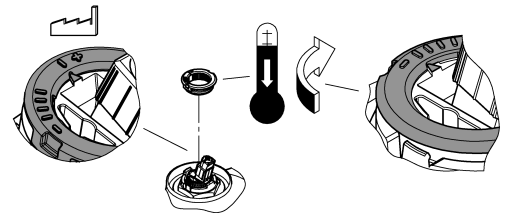

**GROHE SilkMove®** 35 mm Ceramic Cartridge  
**GROHE StarLight®** chrome finish

Adjustable Flow rate limiter  
Adjustable minimum flow rate approx. 2.5 l/min

Swivel area 140°  
Swivel Tubular Spout  
Mousseur (Aerator)  
Separate inner water ways - lead and nickel free

Flexible Connection Hoses

Installation instructions

Installation instructions

**Installation Instructions**

**Flush piping system prior and after installation of fitting thoroughly!**

This product must be installed in conformance with local codes e.g. AS/NZS 3500 series of standard!