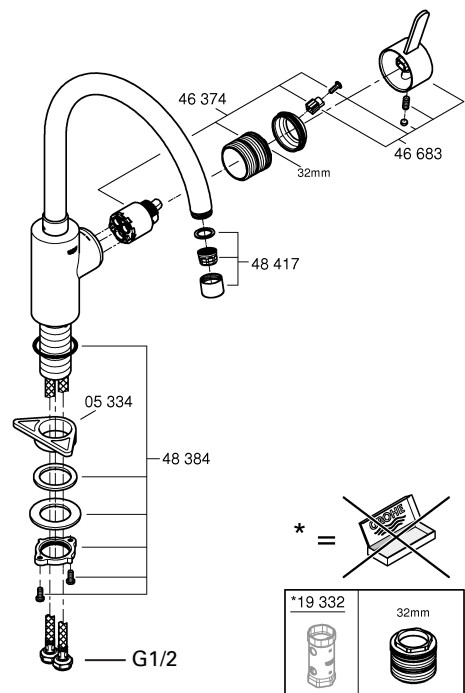

**GROHE SilkMove®** 35 mm Ceramic Cartridge  
**GROHE StarLight®** chrome finish

Adjustable Flow rate limiter  
Adjustable minimum flow rate approx. 2.5 l/min

Swivel area 140°  
Swivel Tubular Spout  
Mousseur (Aerator)  
Separate inner water ways - lead and nickel free

Pure Freude  
 an Wasser

Spare Parts

Product Description	Order-nr.	Units per package
Lever	46683000	1
Flow control	48417000	1
Cartridge	46374000	1
Support plate	05334000	1
Mounting set	48384000	1
Mouting wrench - optional extra	19332000	1