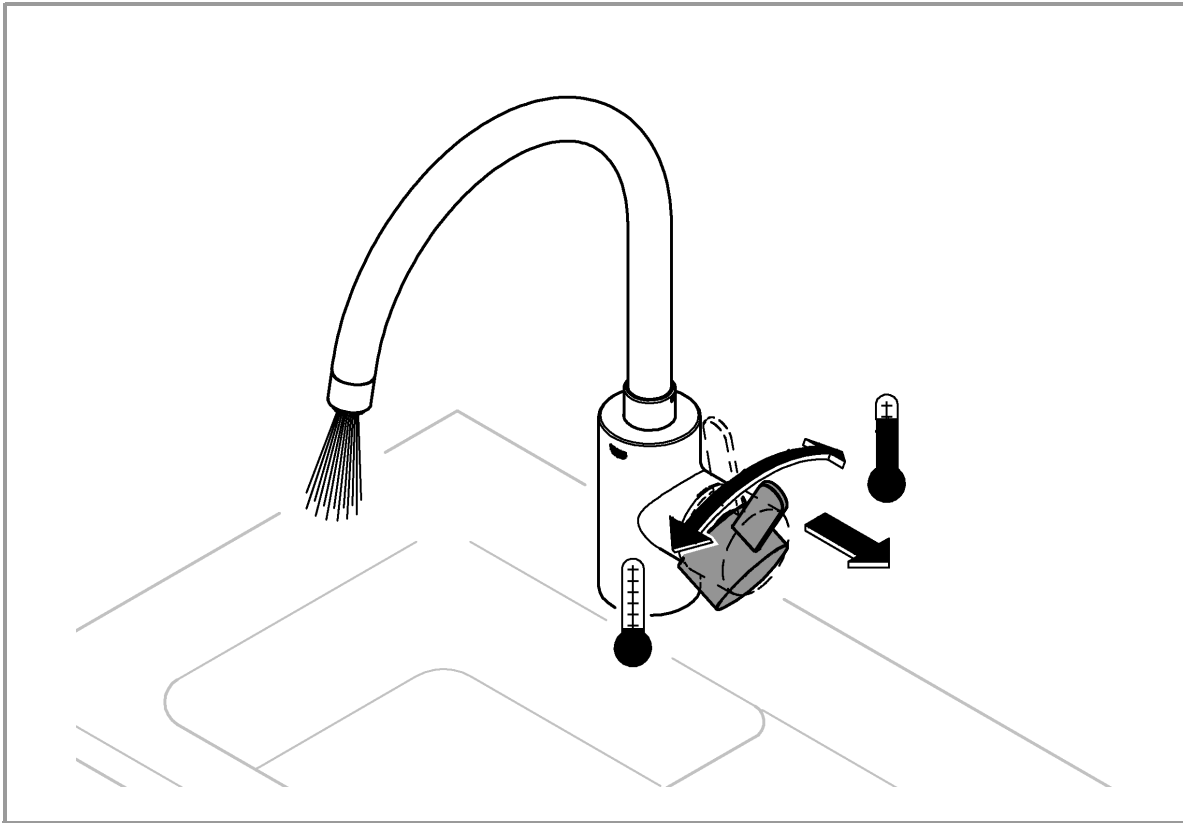

**GROHE SilkMove®** 35 mm Ceramic Cartridge  
**GROHE StarLight®** chrome finish

Adjustable Flow rate limiter  
Adjustable minimum flow rate approx. 2.5 l/min

Swivel area 140°  
Swivel Tubular Spout  
Mousseur (Aerator)  
Separate inner water ways - lead and nickel free

Flexible Connection Hoses

Installation instructions

Installation instructions

**Installation Instructions**

**Flush piping system prior and after installation of fitting thoroughly!**

This product must be installed in conformance with local codes e.g. AS/NZS 3500 series of standard!