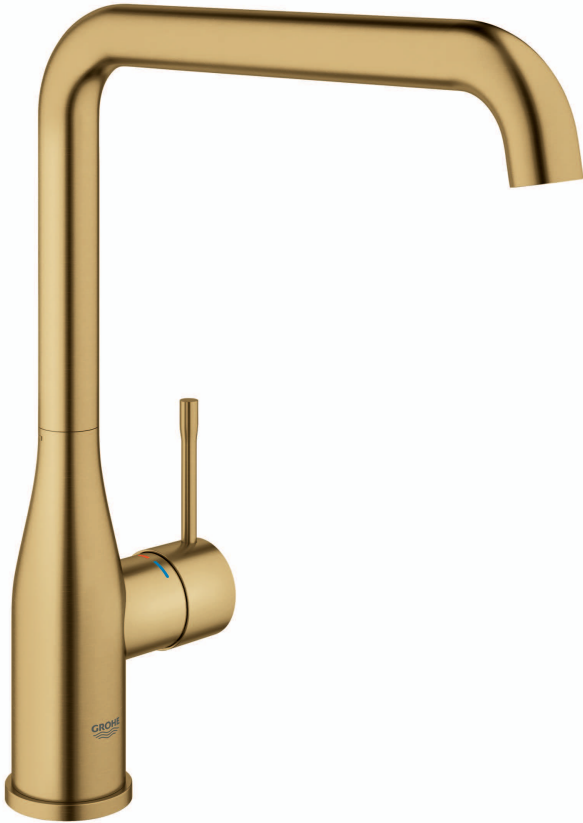

ESSENCE NEW
SINK MIXER
MODEL #30372GN0

Pure Freude
an Wasser

Product Specifications

Product description

Essence

Single-lever sink mixer 1/2"

High spout

Single hole installation

GROHE StarLight finish Brushed Cool Sunrise PVD finish

GROHE SilkMove 28 mm ceramic cartridge Swivel tubular spout

Adjustable swivel area 0° / 150° / 360° Flexible connection hoses

Rapid installation system