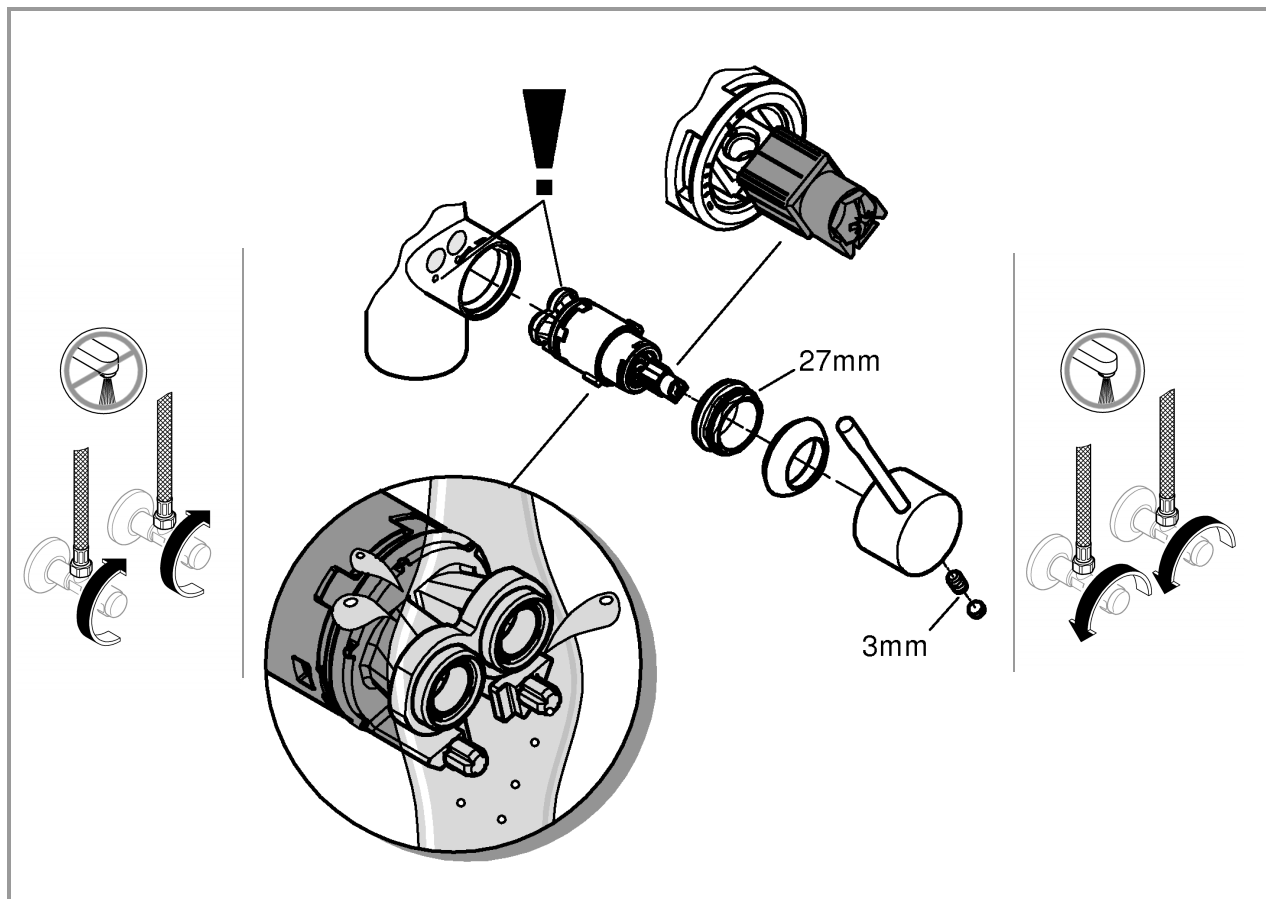

Installation instructions

Spare Parts

Pos.-nr.	Product Description	Order-nr.	Units per package
1	Lever	46927000	1
2	Cartridge	46580000	1
3	O ring	01285000	1
4	Safety ring	48266000	1
5	Fixing Kit	46671000	1
	Optional Extra -		
	Socket spanner	19017000	0