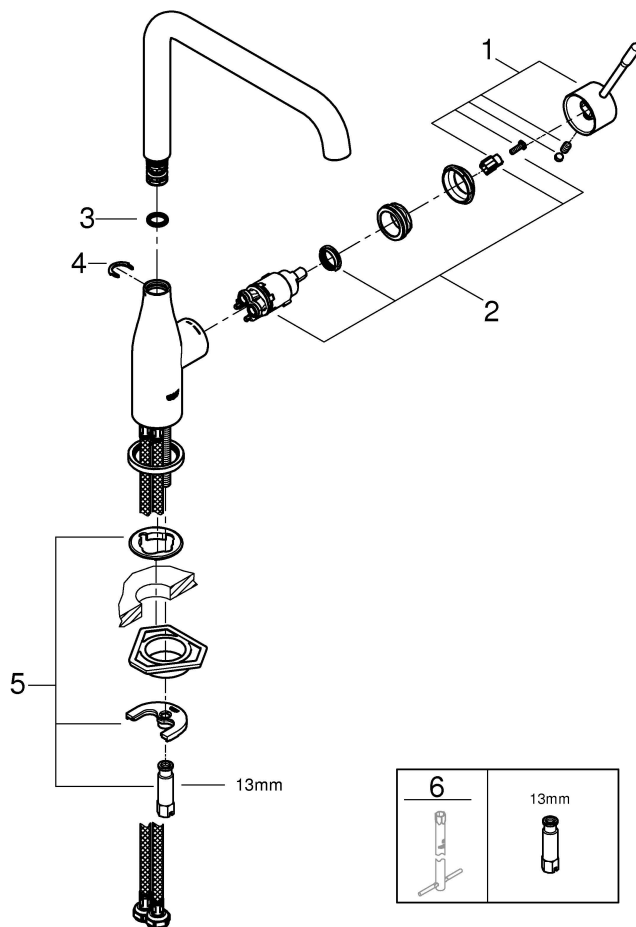

Installation instructions

Installation instructions

Spare Parts

Pos.-nr.	Product Description	Order-nr.	Units per package
1	Lever	46927000	1
2	Cartridge	46580000	1
3	O ring	01285000	1
4	Safety ring	48266000	1
5	Fixing Kit	46671000	1
	Optional Extra -		
	Socket spanner	19017000	0