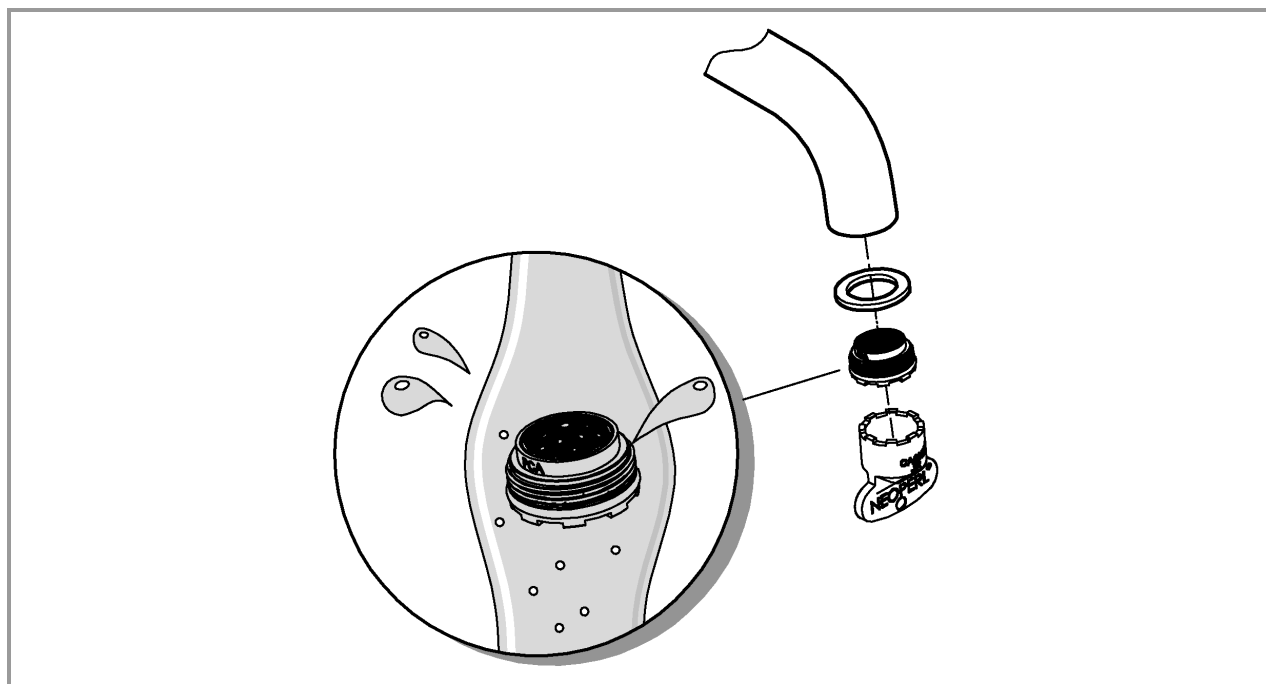

Installation instructions

Spare Parts

Pos.-nr.	Product Description	Order-nr.	Units per package
1	Lever	46927000	1
2	Cartridge	46580000	1
3	O ring	01285000	1
4	Safety ring	48266000	1
5	Fixing Kit	46671000	1
	Optional Extra -		
	Socket spanner	19017000	0