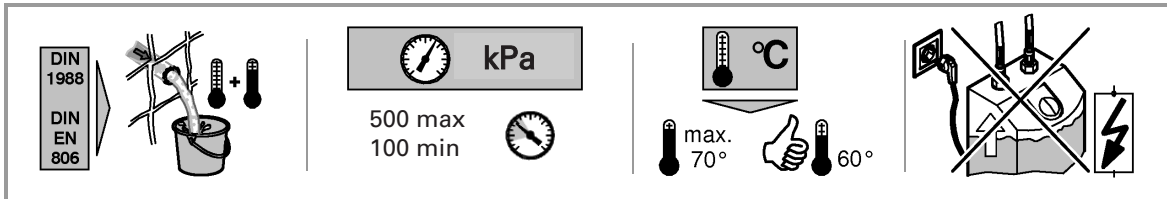

GROHE StarLight finish Brushed Cool Sunrise PVD finish

GROHE SilkMove 28 mm ceramic cartridge Swivel tubular spout

Adjustable swivel area 0° / 150° / 360° Flexible connection hoses

Rapid installation system

Integrated temperature limiter

Min. recommended pressure 100 kPa

Installation Instructions

Flush piping system prior and after installation of fitting thoroughly!

This product must be installed in conformance with local codes e.g. AS/NZS 3500 series of standard!