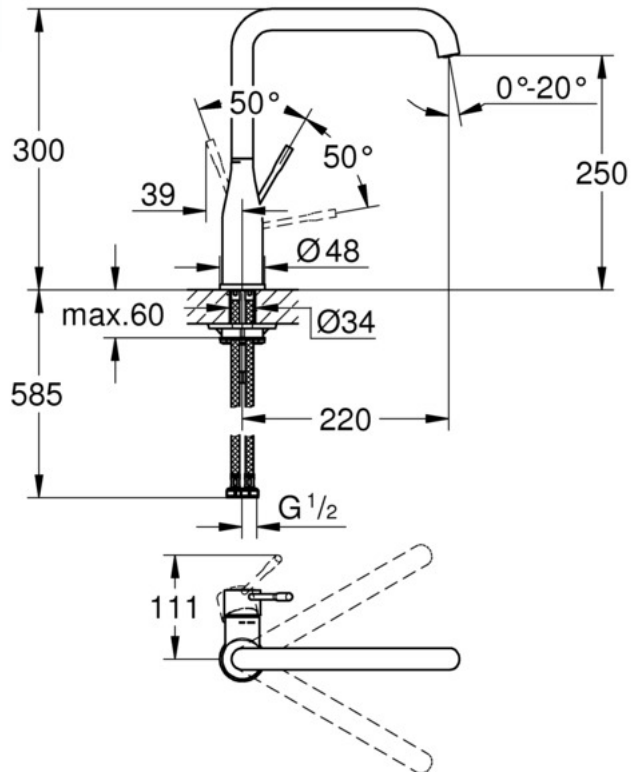

ESSENCE NEW
SINK MIXER
MODEL #30372GN0

Pure Freude
an Wasser

Product Specifications

Product description

Essence

Single-lever sink mixer 1/2"

High spout

Single hole installation

GROHE StarLight finish Brushed Cool Sunrise PVD finish

GROHE SilkMove 28 mm ceramic cartridge Swivel tubular spout

Adjustable swivel area 0° / 150° / 360° Flexible connection hoses

Rapid installation system

Integrated temperature limiter

Min. recommended pressure 100 kPa

Installation Instructions

Flush piping system prior and after installation of fitting thoroughly!

This product must be installed in conformance with local codes e.g. AS/NZS 3500 series of standard!

Installation instructions

Installation instructions

Spare Parts

Pos.-nr.	Product Description	Order-nr.	Units per package
1	Lever	46927000	1
2	Cartridge	46580000	1
3	O ring	01285000	1
4	Safety ring	48266000	1
5	Fixing Kit	46671000	1
	Optional Extra -		
	Socket spanner	19017000	0