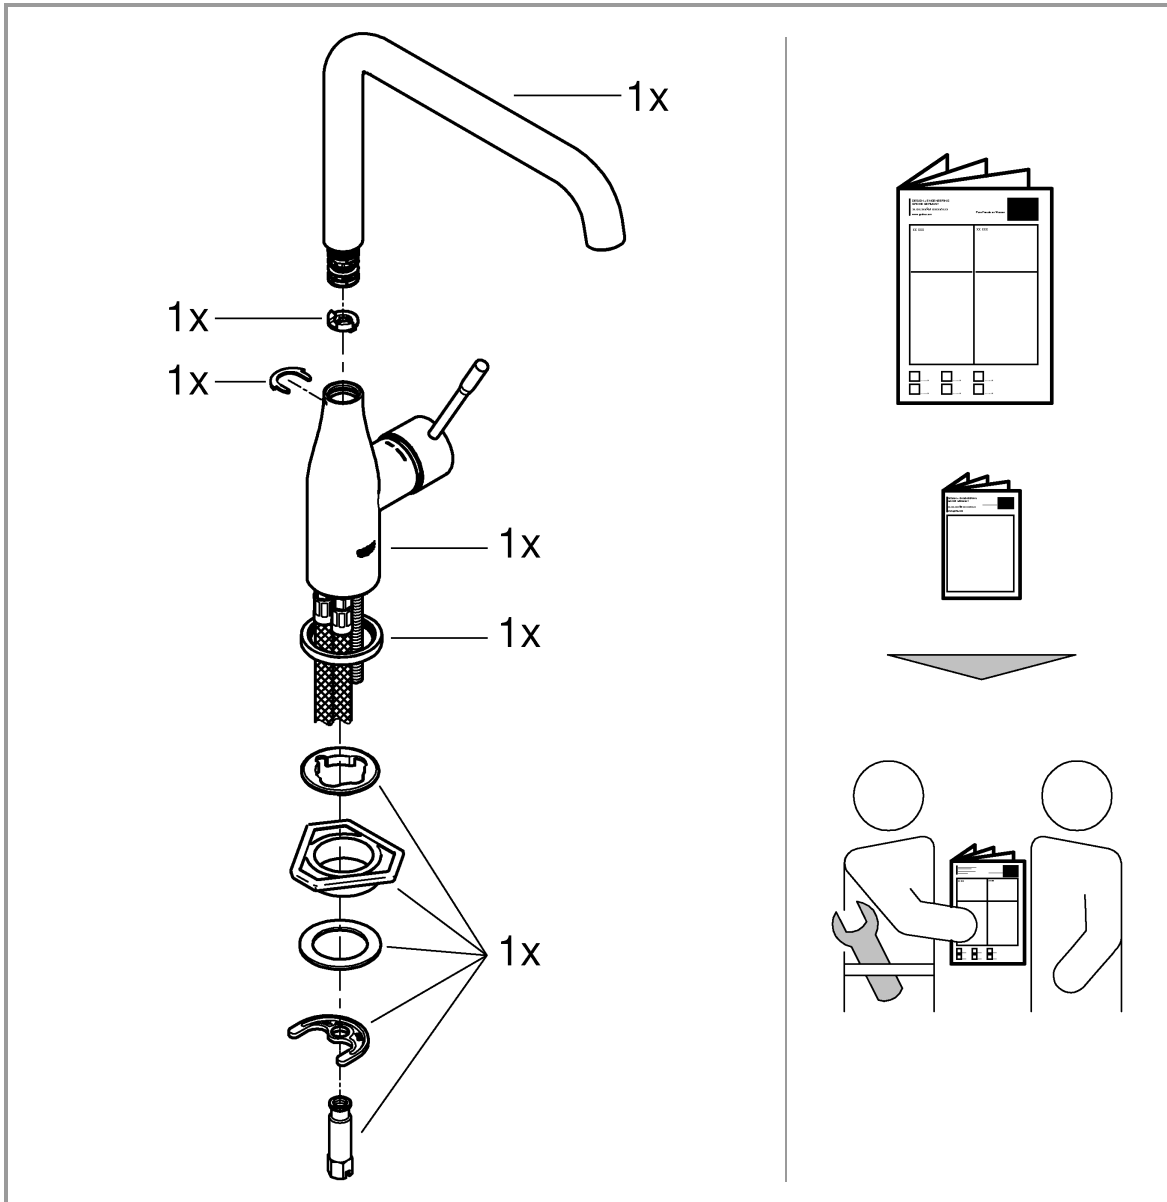

Installation Instructions

Flush piping system prior and after installation of fitting thoroughly!

This product must be installed in conformance with local codes e.g. AS/NZS 3500 series of standard!

Minimum working pressure 100kPa, recommended working 500kPa, Maximum temperature 70 degrees, recommended temperature 60 degrees.

Open cold and hot water supply and check connections for leakage!

Care

For directions on the care of this fitting, please refer to the accompanying care instructions.