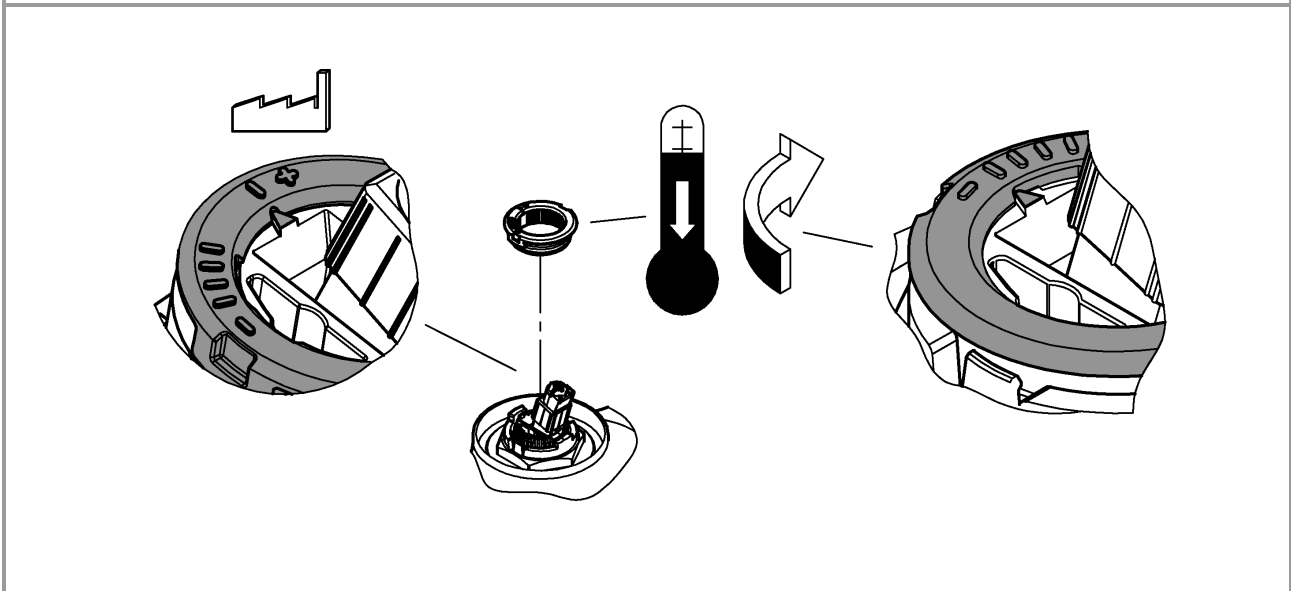

ESSENCE NEW
SINK MIXER
MODEL #30372A00

Pure Freude
an Wasser

GROHE

Product Specifications

Product description

Essence

Single-lever sink mixer 1/2"
High spout
Single hole installation
GROHE StarLight finish Hard Graphite PVD
GROHE SilkMove 28 mm ceramic cartridge
Swivel tubular spout
Adjustable swivel area 0° / 150° / 360°
Flexible connection hoses
Rapid installation system
Integrated temperature limiter
Min. recommended pressure 100 kPa

Open cold and hot water supply and check connections for leakage!

Care

For directions on the care of this fitting, please refer to the accompanying care instructions.

Installation instructions

Installation instructions