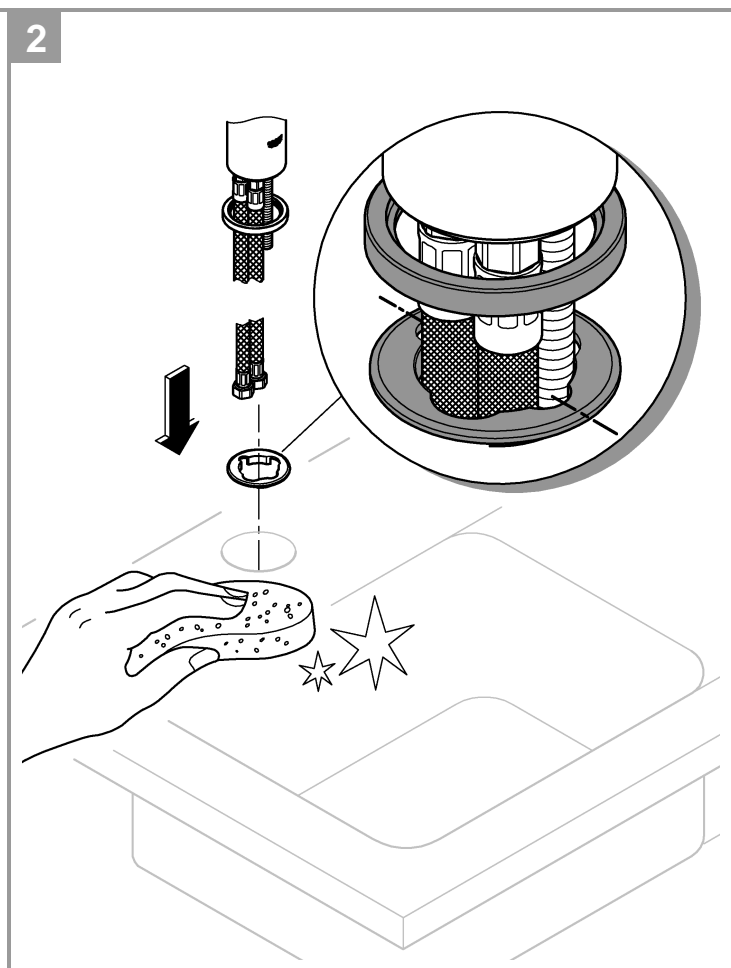

ESSENCE NEW
SINK MIXER
MODEL #30372A00

Pure Freude
an Wasser

GROHE

Product Specifications

Product description

Essence

Single-lever sink mixer 1/2"
High spout
Single hole installation
GROHE StarLight finish Hard Graphite PVD
GROHE SilkMove 28 mm ceramic cartridge
Swivel tubular spout
Adjustable swivel area 0° / 150° / 360°
Flexible connection hoses
Rapid installation system
Integrated temperature limiter
Min. recommended pressure 100 kPa

Installation Instructions

Flush piping system prior and after installation of fitting thoroughly!

This product must be installed in conformance with local codes e.g. AS/NZS 3500 series of standard!

Minimum working pressure 100kPa, recommended working 500kPa, Maximum temperature 70 degrees, recommended temperature 60 degrees.

Open cold and hot water supply and check connections for leakage!

Care

For directions on the care of this fitting, please refer to the accompanying care instructions.

Installation instructions

Installation instructions