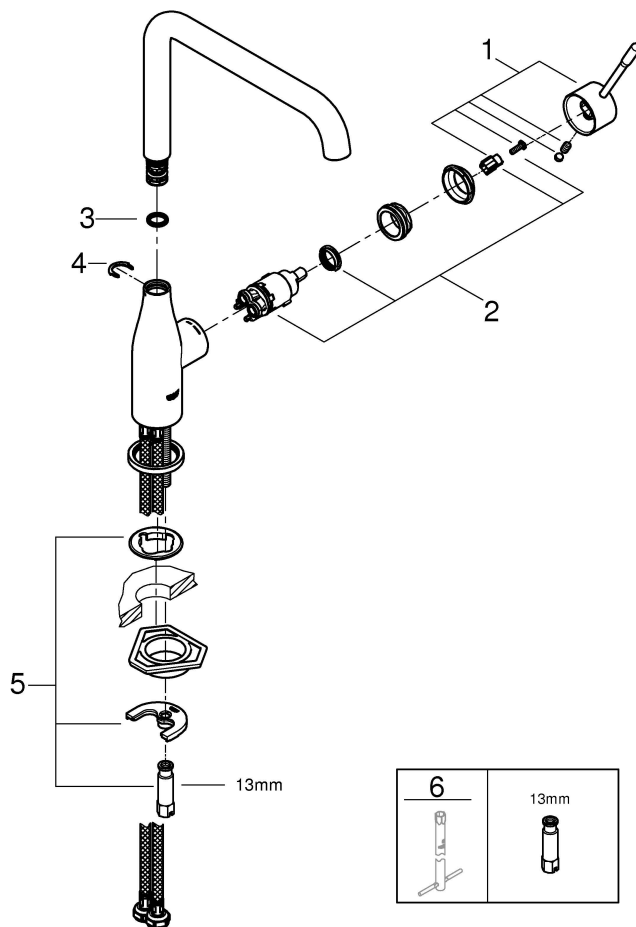

Open cold and hot water supply and check connections for leakage!

Care

For directions on the care of this fitting, please refer to the accompanying care instructions.

Installation instructions

Installation instructions

Spare Parts

| Pos.-nr. | Product Description | Order-nr. | Units per package |
|----------|---------------------|-----------|-------------------|
| 1 | Lever | 46927000 | 1 |
| 2 | Cartridge | 46580000 | 1 |
| 3 | O ring | 01285000 | 1 |
| 4 | Safety ring | 48266000 | 1 |
| 5 | Fixing Kit | 46671000 | 1 |
| | Optional Extra - | | |
| | Socket spanner | 19017000 | 0 |