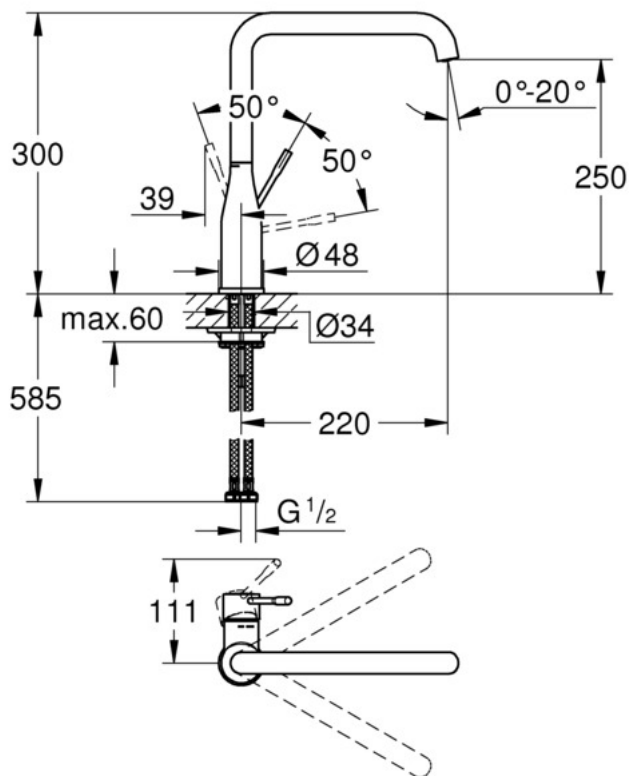

ESSENCE NEW
SINK MIXER
MODEL #30372A00

Pure Freude
an Wasser

GROHE

Product Specifications

Product description

Essence

Single-lever sink mixer 1/2"
High spout
Single hole installation
GROHE StarLight finish Hard Graphite PVD
GROHE SilkMove 28 mm ceramic cartridge
Swivel tubular spout
Adjustable swivel area 0° / 150° / 360°
Flexible connection hoses
Rapid installation system
Integrated temperature limiter
Min. recommended pressure 100 kPa

| | | | | |
|--------------------------------|--|--|---|--|
| <p>DIN 1988 DIN EN 806</p> | | <p>kPa</p> <p>500 max 100 min</p> | <p>°C</p> <p>max. 70°</p> <p>60°</p> | |
|--------------------------------|--|--|---|--|