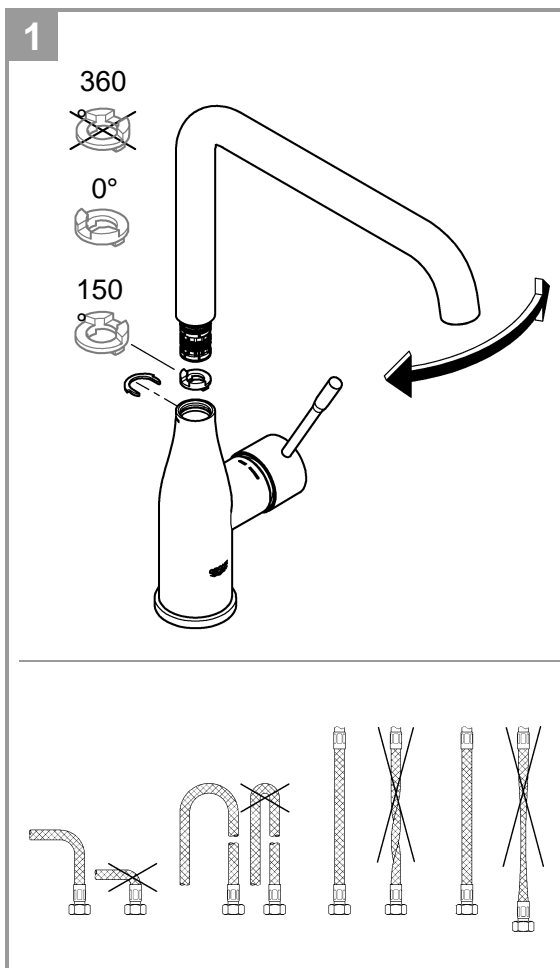

ESSENCE NEW
SINK MIXER
MODEL #30372A00

Pure Freude
an Wasser

GROHE

Product Specifications

Product description

Essence

Single-lever sink mixer 1/2"
High spout
Single hole installation
GROHE StarLight finish Hard Graphite PVD
GROHE SilkMove 28 mm ceramic cartridge
Swivel tubular spout
Adjustable swivel area 0° / 150° / 360°
Flexible connection hoses
Rapid installation system
Integrated temperature limiter
Min. recommended pressure 100 kPa

Open cold and hot water supply and check connections for leakage!

Care

For directions on the care of this fitting, please refer to the accompanying care instructions.

Installation instructions

Installation instructions