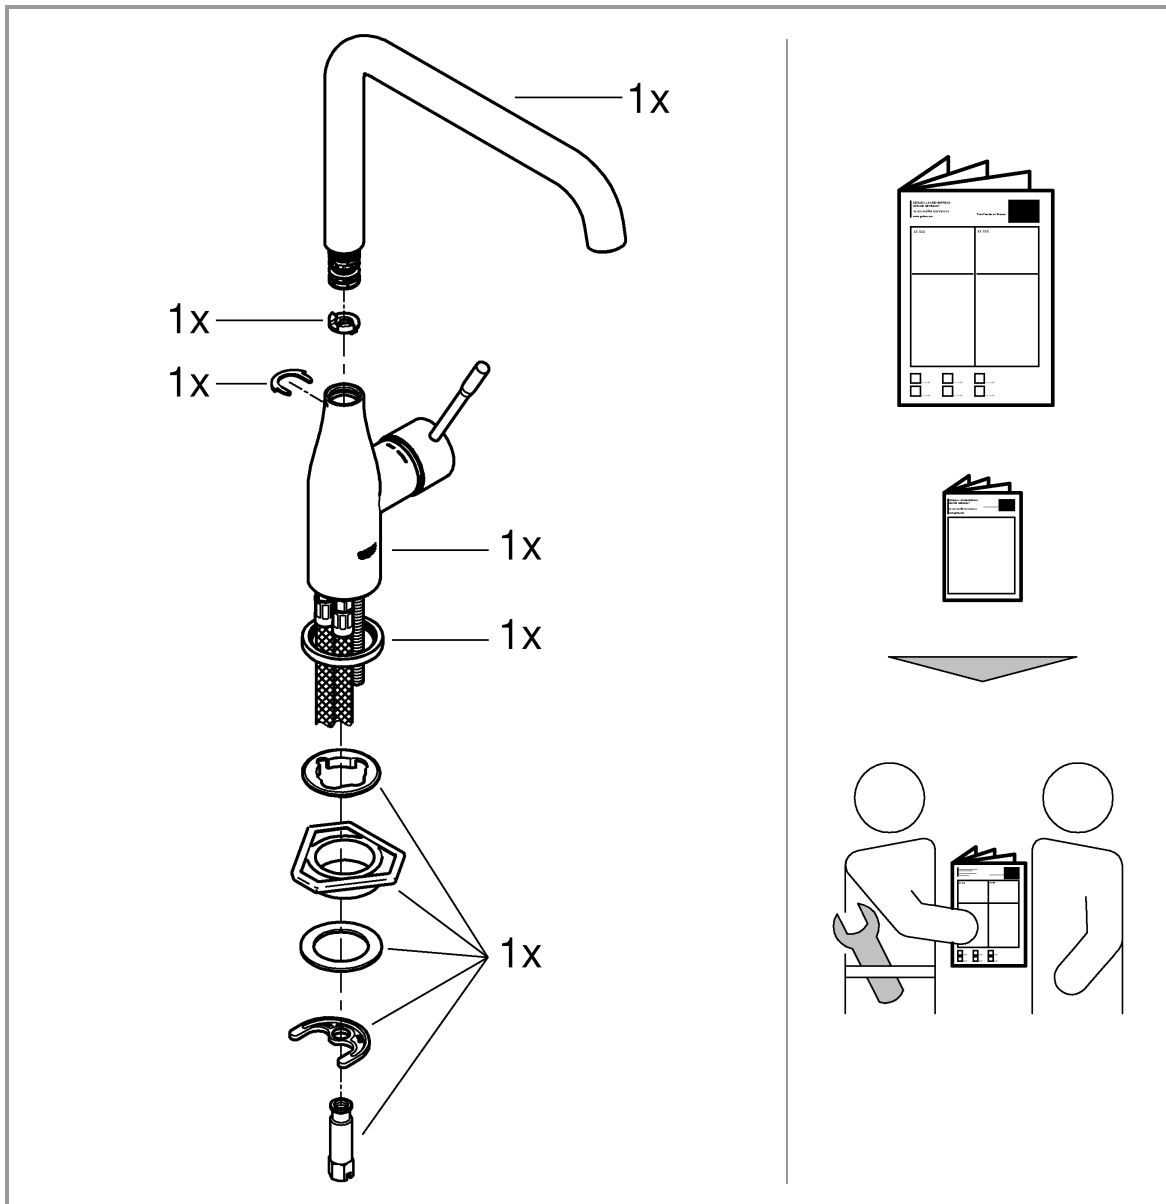

ESSENCE NEW
SINK MIXER
MODEL #30372A00

Pure Freude
an Wasser

GROHE

Product Specifications

Product description

Essence

Single-lever sink mixer 1/2"
High spout
Single hole installation
GROHE StarLight finish Hard Graphite PVD
GROHE SilkMove 28 mm ceramic cartridge
Swivel tubular spout
Adjustable swivel area 0° / 150° / 360°
Flexible connection hoses
Rapid installation system
Integrated temperature limiter
Min. recommended pressure 100 kPa