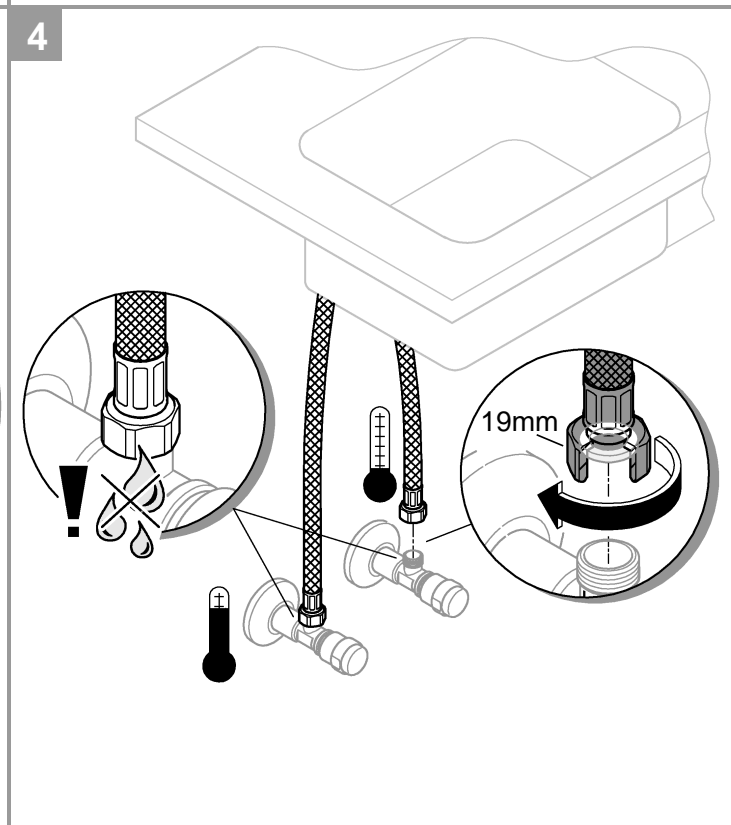

ESSENCE NEW
SINK MIXER
MODEL #30372A00

Pure Freude
an Wasser

GROHE

Product Specifications

Product description

Essence

Single-lever sink mixer 1/2"
High spout
Single hole installation
GROHE StarLight finish Hard Graphite PVD
GROHE SilkMove 28 mm ceramic cartridge
Swivel tubular spout
Adjustable swivel area 0° / 150° / 360°
Flexible connection hoses
Rapid installation system
Integrated temperature limiter
Min. recommended pressure 100 kPa

Open cold and hot water supply and check connections for leakage!

Care

For directions on the care of this fitting, please refer to the accompanying care instructions.

Installation instructions

Installation instructions