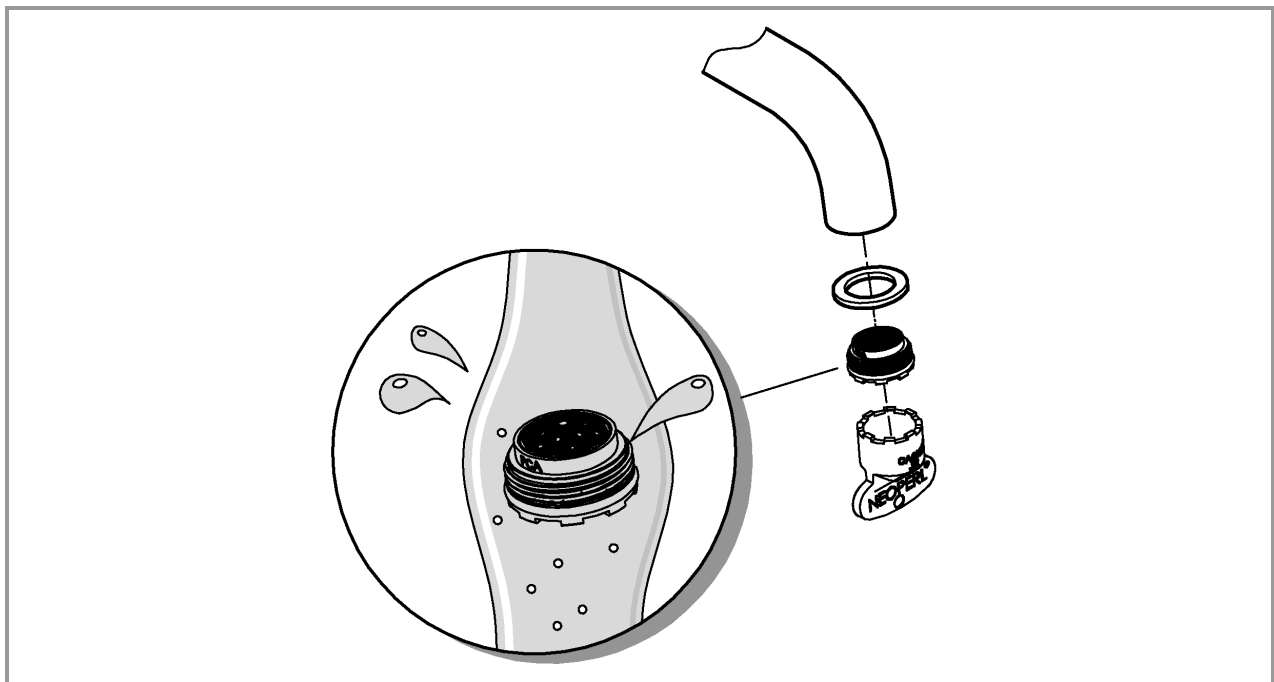

ESSENCE NEW
SINK MIXER
MODEL #30372A00

Pure Freude
an Wasser

GROHE

Product Specifications

Product description

Essence

Single-lever sink mixer 1/2"
High spout
Single hole installation
GROHE StarLight finish Hard Graphite PVD
GROHE SilkMove 28 mm ceramic cartridge
Swivel tubular spout
Adjustable swivel area 0° / 150° / 360°
Flexible connection hoses
Rapid installation system
Integrated temperature limiter
Min. recommended pressure 100 kPa

Open cold and hot water supply and check connections for leakage!

Care

For directions on the care of this fitting, please refer to the accompanying care instructions.

Installation instructions

Installation instructions