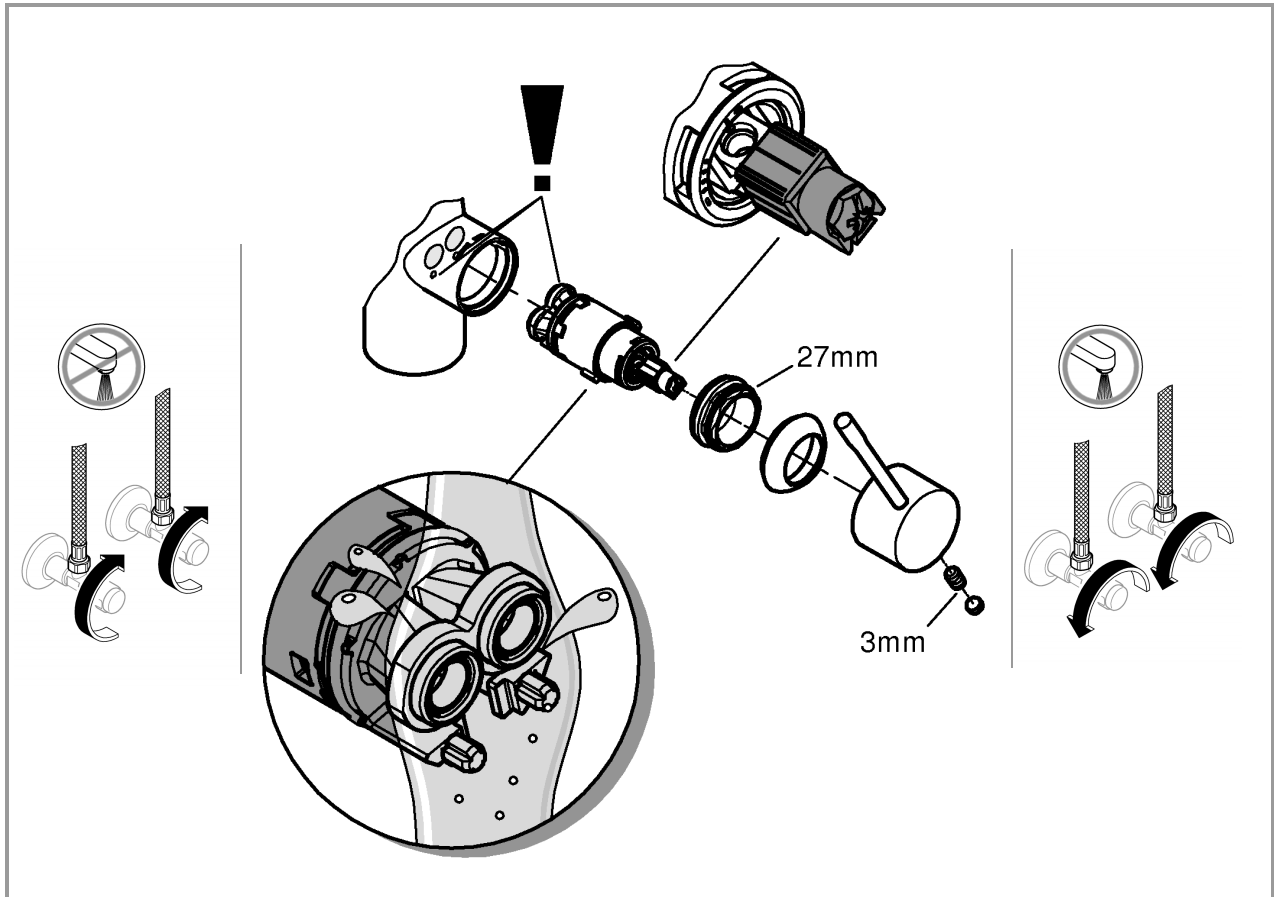

ESSENCE NEW
SINK MIXER
MODEL #30372A00

Pure Freude
an Wasser

GROHE

Product Specifications

Product description

Essence

Single-lever sink mixer 1/2"
High spout
Single hole installation
GROHE StarLight finish Hard Graphite PVD
GROHE SilkMove 28 mm ceramic cartridge
Swivel tubular spout
Adjustable swivel area 0° / 150° / 360°
Flexible connection hoses
Rapid installation system
Integrated temperature limiter
Min. recommended pressure 100 kPa

Open cold and hot water supply and check connections for leakage!

Care

For directions on the care of this fitting, please refer to the accompanying care instructions.

Installation instructions

Installation instructions