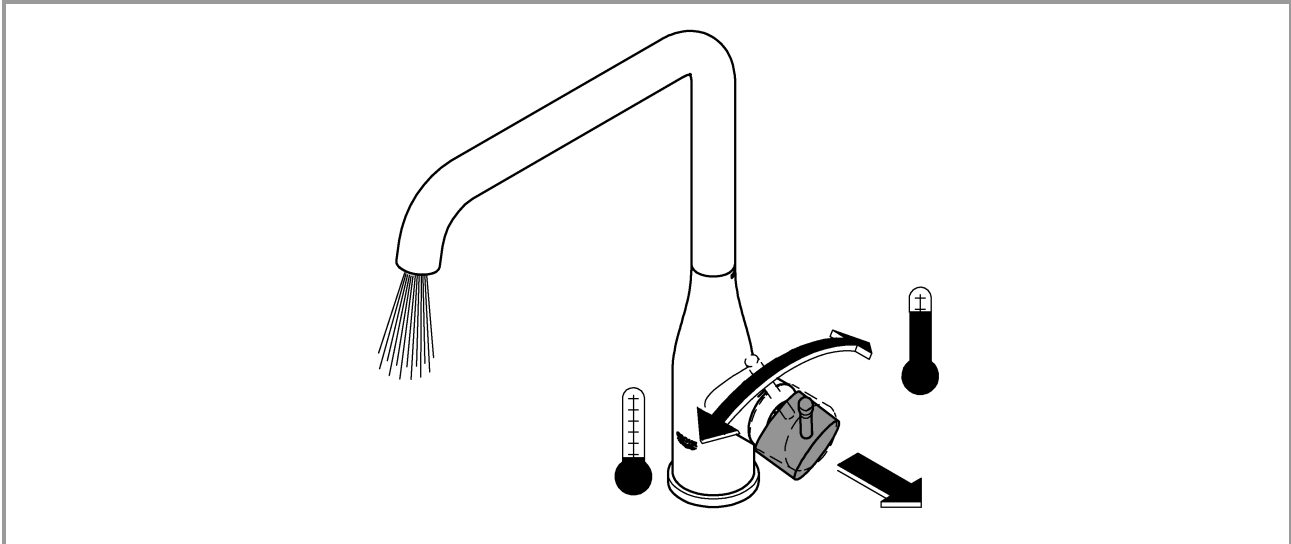

Installation instructions