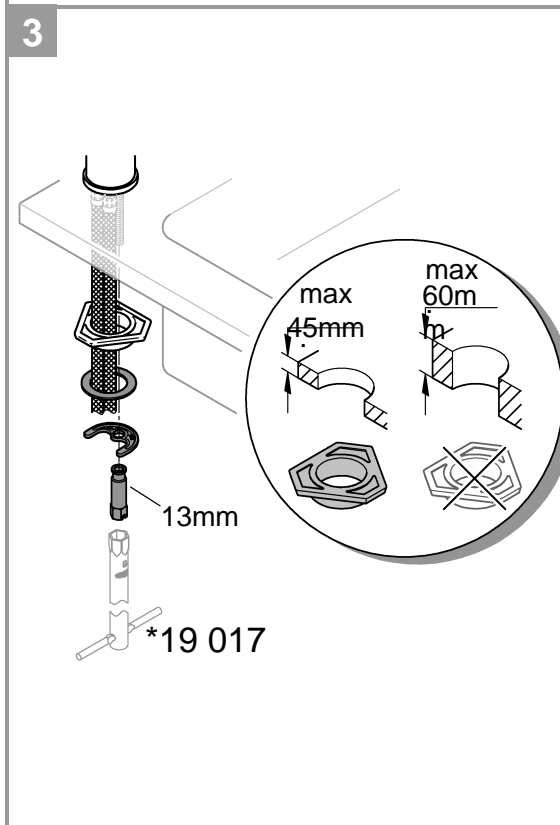

ESSENCE NEW
SINK MIXER
MODEL #30372A00

Pure Freude
an Wasser

GROHE

Product Specifications

Product description

Essence

Single-lever sink mixer 1/2"
High spout
Single hole installation
GROHE StarLight finish Hard Graphite PVD
GROHE SilkMove 28 mm ceramic cartridge
Swivel tubular spout
Adjustable swivel area 0° / 150° / 360°
Flexible connection hoses
Rapid installation system
Integrated temperature limiter
Min. recommended pressure 100 kPa

Open cold and hot water supply and check connections for leakage!

Care

For directions on the care of this fitting, please refer to the accompanying care instructions.

Installation instructions

Installation instructions