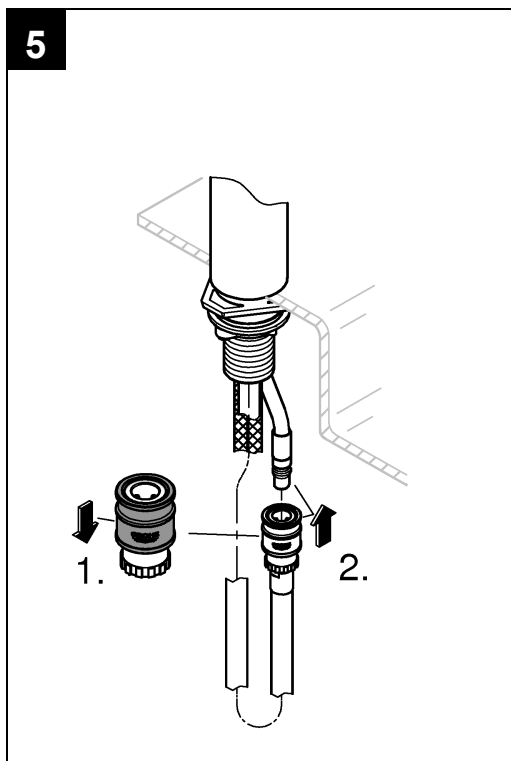

flow straightener

pull-out dual spray - switches back and forth

between regular flow and spray

diverter: laminar spray/SpeedClean shower jet

automatic return to laminar spray

swivel tubular spout

swivel area 360°

integrated non-return valve protected against backflow

flexible connection hoses

rapid installation system

integrated temperature limiter

min. recommended pressure 100 kPa

Installation  
instructions

Installation instructions