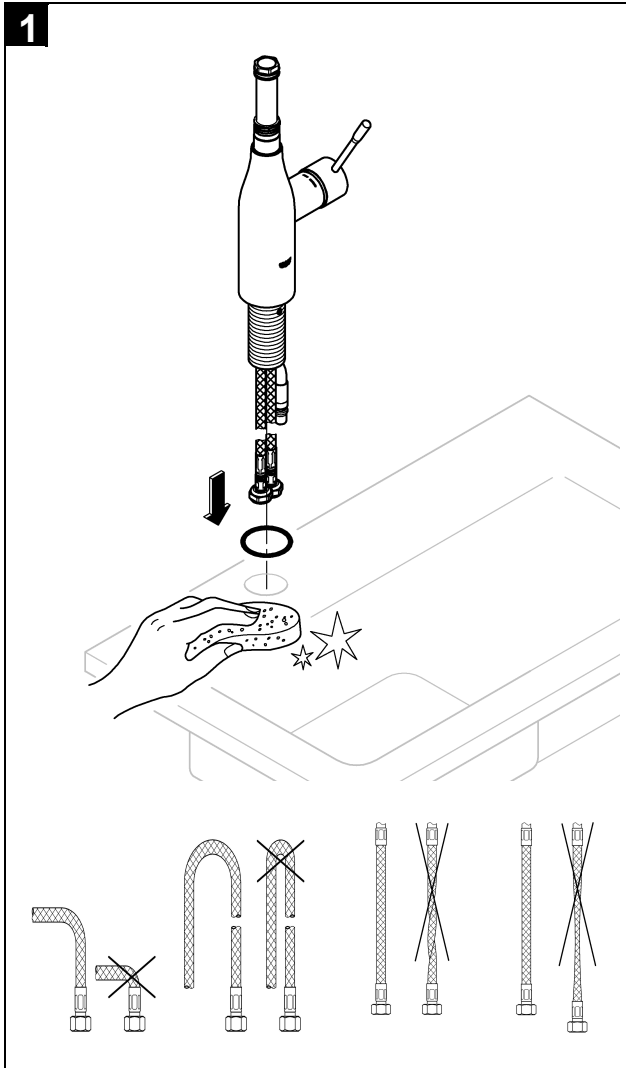

flow straightener

pull-out dual spray - switches back and forth

between regular flow and spray

diverter: laminar spray/SpeedClean shower jet

automatic return to laminar spray

swivel tubular spout

swivel area 360°

integrated non-return valve protected against backflow

flexible connection hoses

rapid installation system

integrated temperature limiter

min. recommended pressure 100 kPa

Installation  
instructions

Installation instructions