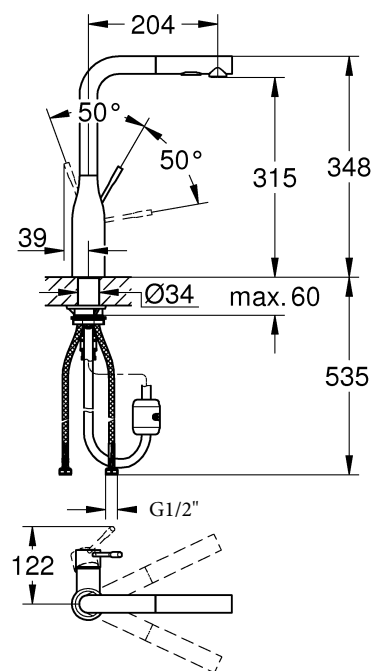

integrated non-return valve protected against backflow

flexible connection hoses

rapid installation system

integrated temperature limiter

min. recommended pressure 100 kPa

Installation  
instructions

Installation instructions