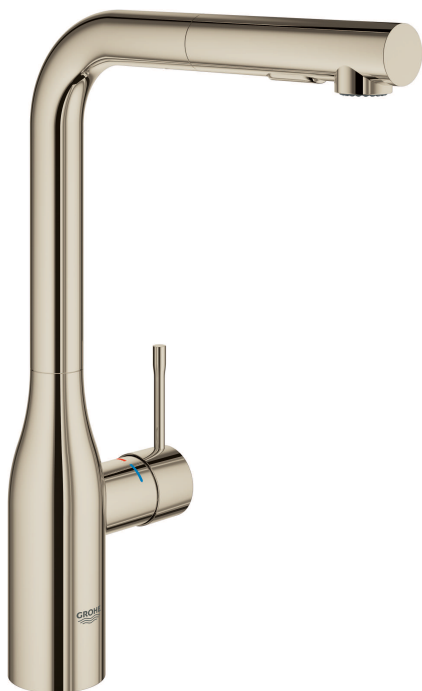

ESSENCE NEW  
PULL OUT DUAL SPRAY SINK MIXER  
MODEL #30371EN0

Pure Freude  
an Wasser

GROHE

Product Specifications

Product Description:

**Essence New**

Single-lever sink mixer 1/2"

high spout

single hole installation

**GROHE StarLight** brushed nickel finish

**GROHE SilkMove** 28 mm ceramic cartridge

**GROHE EasyDock** guarantees easy retraction and

smooth docking back to the starting position

flow straightener

pull-out dual spray - switches back and forth

between regular flow and spray

diverter: laminar spray/SpeedClean shower jet

automatic return to laminar spray

swivel tubular spout

swivel area 360°

integrated non-return valve protected against backflow

flexible connection hoses

rapid installation system

integrated temperature limiter

min. recommended pressure 100 kPa

Installation  
instructions

Installation instructions