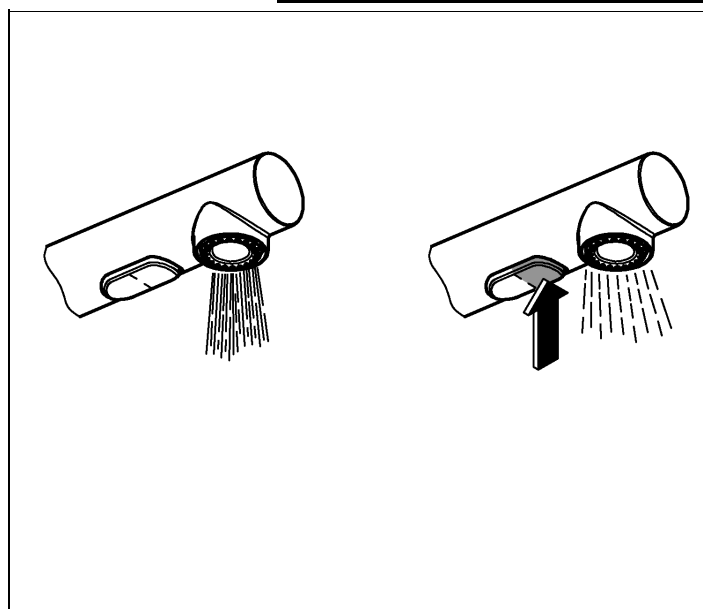

single hole installation

**GROHE StarLight** brushed nickel finish

**GROHE SilkMove** 28 mm ceramic cartridge

**GROHE EasyDock** guarantees easy retraction and

smooth docking back to the starting position

flow straightener

pull-out dual spray - switches back and forth

between regular flow and spray

diverter: laminar spray/SpeedClean shower jet

automatic return to laminar spray

swivel tubular spout

swivel area 360°

integrated non-return valve protected against backflow

flexible connection hoses

rapid installation system

integrated temperature limiter

min. recommended pressure 100 kPa

Installation  
instructions

Installation instructions