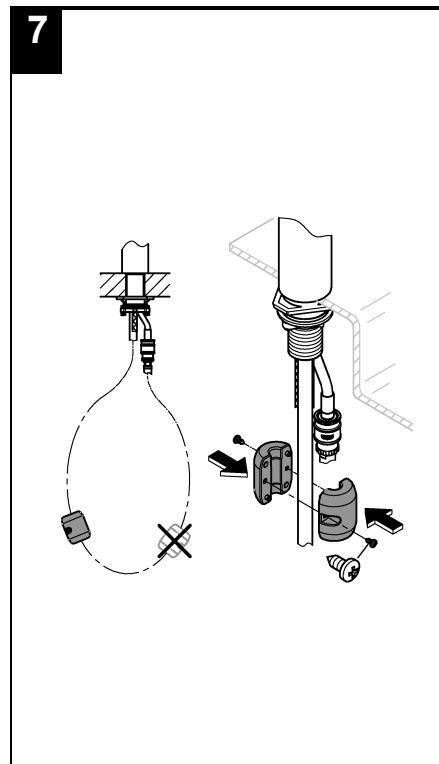

flow straightener

pull-out dual spray - switches back and forth

between regular flow and spray

diverter: laminar spray/SpeedClean shower jet

automatic return to laminar spray

swivel tubular spout

swivel area 360°

integrated non-return valve protected against backflow

flexible connection hoses

rapid installation system

integrated temperature limiter

min. recommended pressure 100 kPa

Installation  
instructions

Installation instructions