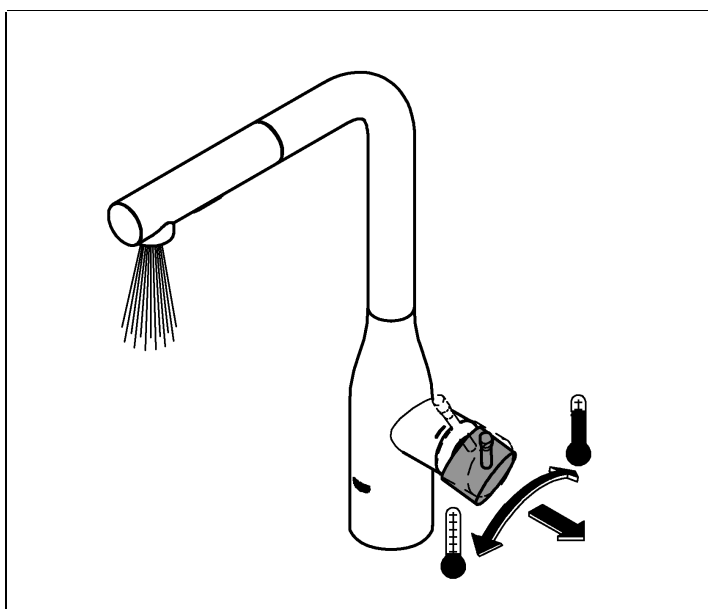

flow straightener

pull-out dual spray - switches back and forth

between regular flow and spray

diverter: laminar spray/SpeedClean shower jet

automatic return to laminar spray

swivel tubular spout

swivel area 360°

integrated non-return valve protected against backflow

flexible connection hoses

rapid installation system

integrated temperature limiter

min. recommended pressure 100 kPa

Installation  
instructions

Installation instructions