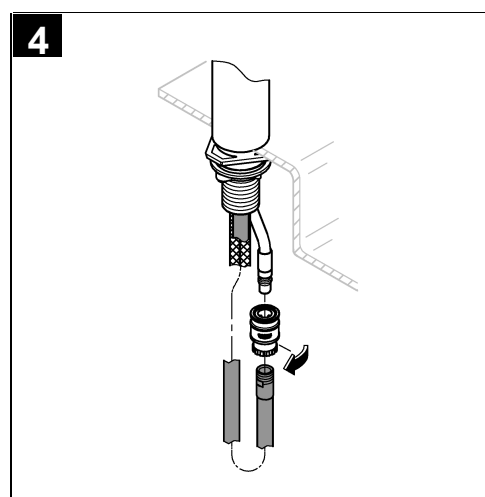

integrated non-return valve protected against backflow

flexible connection hoses

rapid installation system

integrated temperature limiter

min. recommended pressure 100 kPa

Installation  
instructions

Installation instructions