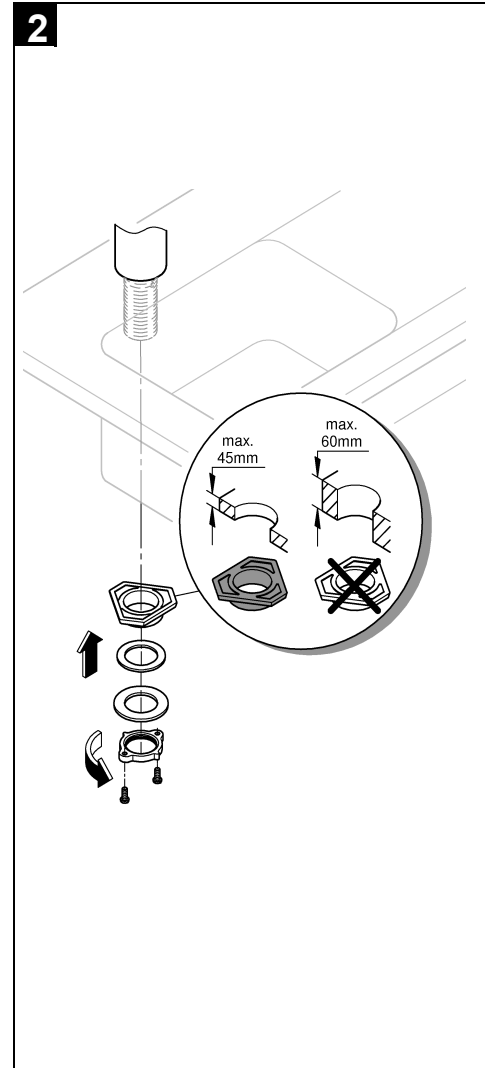

flow straightener

pull-out dual spray - switches back and forth

between regular flow and spray

diverter: laminar spray/SpeedClean shower jet

automatic return to laminar spray

swivel tubular spout

swivel area 360°

integrated non-return valve protected against backflow

flexible connection hoses

rapid installation system

integrated temperature limiter

min. recommended pressure 100 kPa

Installation  
instructions

Installation instructions