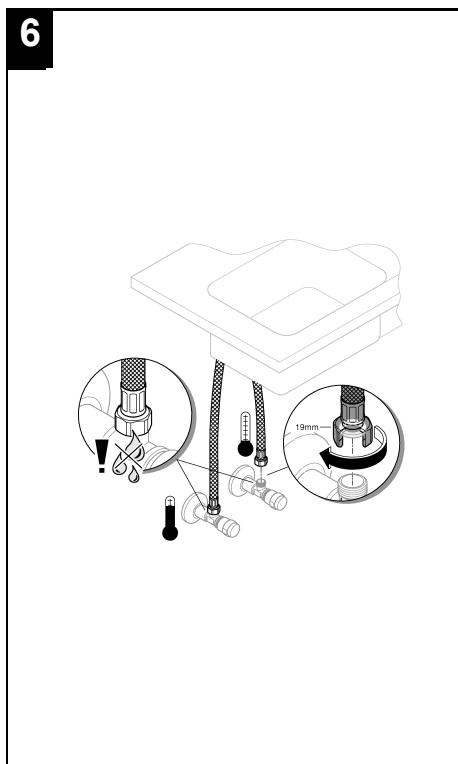

flow straightener

pull-out dual spray - switches back and forth

between regular flow and spray

diverter: laminar spray/SpeedClean shower jet

automatic return to laminar spray

swivel tubular spout

swivel area 360°

integrated non-return valve protected against backflow

flexible connection hoses

rapid installation system

integrated temperature limiter

min. recommended pressure 100 kPa

Installation  
instructions

Installation instructions