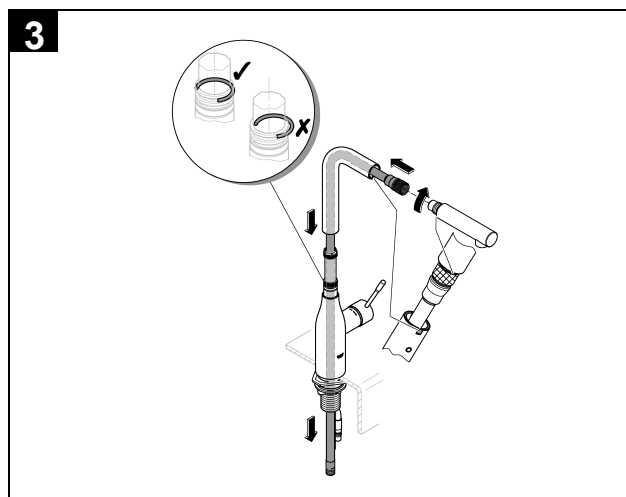

flow straightener

pull-out dual spray - switches back and forth

between regular flow and spray

diverter: laminar spray/SpeedClean shower jet

automatic return to laminar spray

swivel tubular spout

swivel area 360°

integrated non-return valve protected against backflow

flexible connection hoses

rapid installation system

integrated temperature limiter

min. recommended pressure 100 kPa

Installation  
instructions

Installation instructions