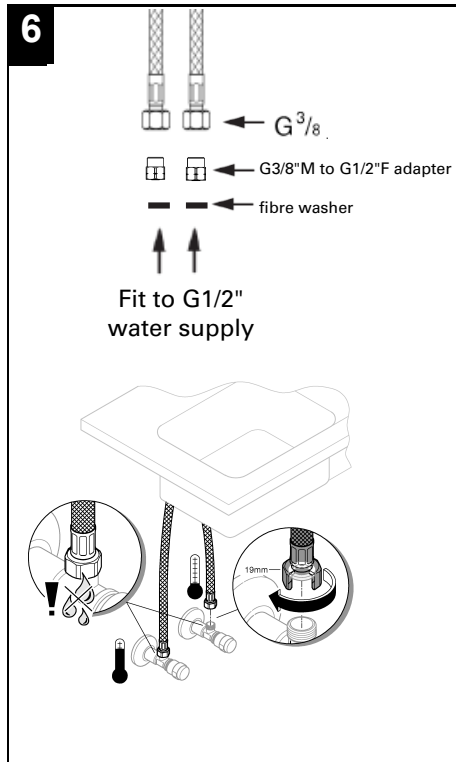

ESSENCE NEW
 PULL OUT DUAL SPRAY SINK MIXER
 MODEL #303710000

Pure Freude
 an Wasser

Product Specifications

Product description

Essence

Single-lever pull out dual spray sink mixer
 High spout
 Single hole installation
GROHE StarLightchrome finish
GROHE SilkMove 28 mm ceramic cartridge
 GROHE EasyDock guarantees easy retraction and
 Smooth docking back to the starting position
 Pull-out dual spray - switches back and forth between
 Regular flow and spray
 Diverter: Mousseur/SpeedClean shower jet automatic
 return to mousseur
 Swivel tubular spout
 Swivel area 360°
 Integrated non-return valve protected against backflow
 Flexible connection hoses
 Rapid installation system
 Integrated temperature limiter
 Min. recommended pressure 100 kPa

← G3/8" M to G1/2" F adapter

← fibre washer

Fit to G1/2"
 water supply

Installation
instructions

Installation instructions

Installation Instructions

Flush piping system prior and after installation of fitting thoroughly!

Please use 3/8" to 1/2" inch adapters provided in the box when installing flexi tails to water supply. Ensure fibre washers are seated flat inside female end connections.

Open cold and hot water supply and check connections for leakage!