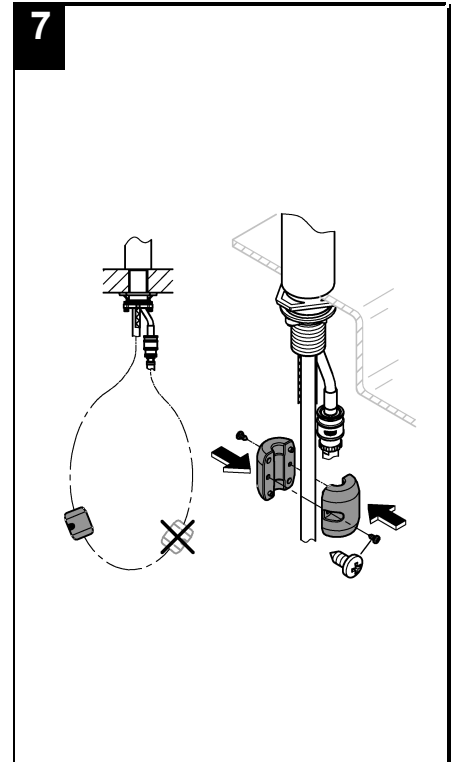

ESSENCE NEW
 PULL OUT DUAL SPRAY SINK MIXER
 MODEL #303710000

Pure Freude
 an Wasser

Product Specifications

Product description

Essence

Single-lever pull out dual spray sink mixer
 High spout
 Single hole installation
GROHE StarLightchrome finish
GROHE SilkMove 28 mm ceramic cartridge
 GROHE EasyDock guarantees easy retraction and
 Smooth docking back to the starting position
 Pull-out dual spray - switches back and forth between
 Regular flow and spray
 Diverter: Mousseur/SpeedClean shower jet automatic
 return to mousseur
 Swivel tubular spout
 Swivel area 360°
 Integrated non-return valve protected against backflow
 Flexible connection hoses
 Rapid installation system
 Integrated temperature limiter
 Min. recommended pressure 100 kPa

← G3/8" M to G1/2" F adapter

← fibre washer

Fit to G1/2"
 water supply

Installation
instructions

Installation instructions

Installation Instructions

Flush piping system prior and after installation of fitting thoroughly!

Please use 3/8" to 1/2" inch adapters provided in the box when installing flexi tails to water supply. Ensure fibre washers are seated flat inside female end connections.

Open cold and hot water supply and check connections for leakage!