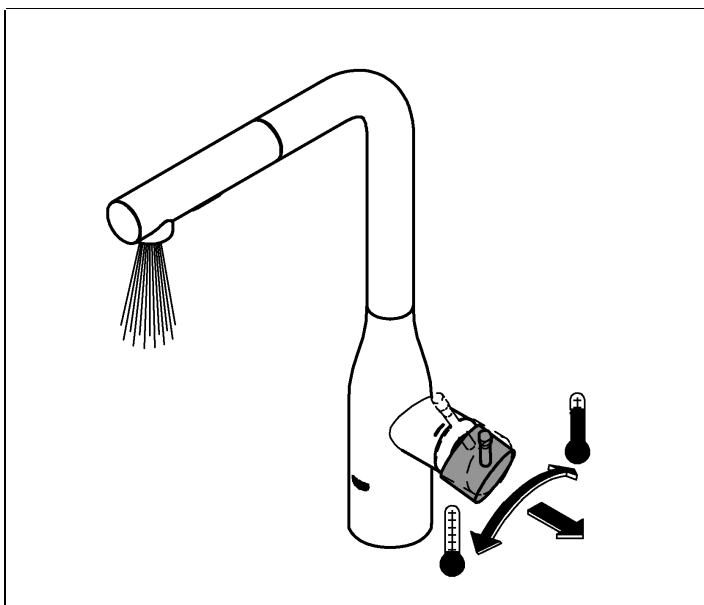

ESSENCE NEW
 PULL OUT DUAL SPRAY SINK MIXER
 MODEL #303710000

Pure Freude
 an Wasser

Product Specifications

Product description

Essence

Single-lever pull out dual spray sink mixer
 High spout
 Single hole installation
GROHE StarLightchrome finish
GROHE SilkMove 28 mm ceramic cartridge
 GROHE EasyDock guarantees easy retraction and
 Smooth docking back to the starting position
 Pull-out dual spray - switches back and forth between
 Regular flow and spray
 Diverter: Mousseur/SpeedClean shower jet automatic
 return to mousseur
 Swivel tubular spout
 Swivel area 360°
 Integrated non-return valve protected against backflow
 Flexible connection hoses
 Rapid installation system
 Integrated temperature limiter
 Min. recommended pressure 100 kPa

← G3/8" M to G1/2" F adapter

← fibre washer

Fit to G1/2"
 water supply

Installation
instructions

Installation instructions

Installation Instructions

Flush piping system prior and after installation of fitting thoroughly!

Please use 3/8" to 1/2" inch adapters provided in the box when installing flexi tails to water supply. Ensure fibre washers are seated flat inside female end connections.

Open cold and hot water supply and check connections for leakage!