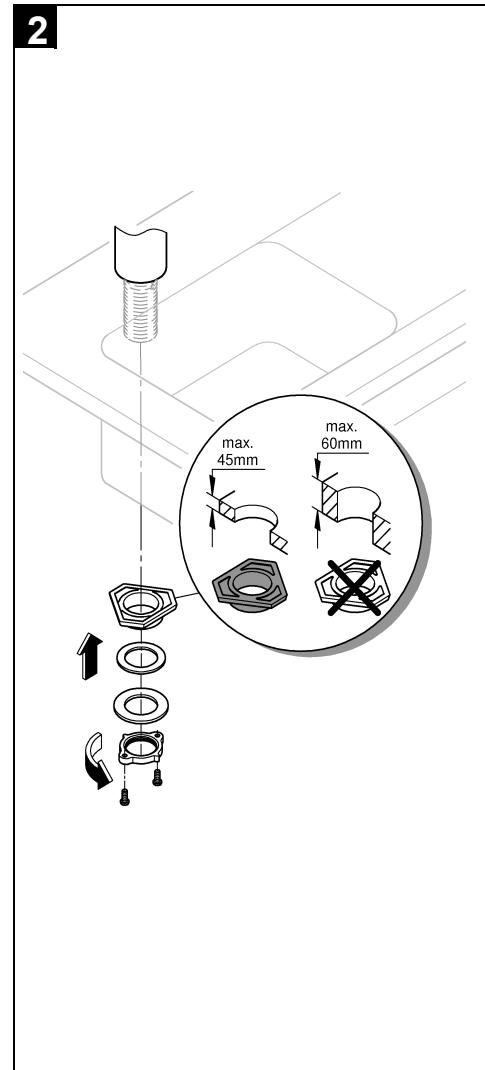

ESSENCE NEW
 PULL OUT DUAL SPRAY SINK MIXER
 MODEL #303710000

Pure Freude
 an Wasser

Product Specifications

Product description

Essence

Single-lever pull out dual spray sink mixer
 High spout
 Single hole installation
GROHE StarLightchrome finish
GROHE SilkMove 28 mm ceramic cartridge
 GROHE EasyDock guarantees easy retraction and
 Smooth docking back to the starting position
 Pull-out dual spray - switches back and forth between
 Regular flow and spray
 Diverter: Mousseur/SpeedClean shower jet automatic
 return to mousseur
 Swivel tubular spout
 Swivel area 360°
 Integrated non-return valve protected against backflow
 Flexible connection hoses
 Rapid installation system
 Integrated temperature limiter
 Min. recommended pressure 100 kPa

← G3/8" M to G1/2" F adapter

← fibre washer

Fit to G1/2"
 water supply

Installation
instructions

Installation instructions

Installation Instructions

Flush piping system prior and after installation of fitting thoroughly!

Please use 3/8" to 1/2" inch adapters provided in the box when installing flexi tails to water supply. Ensure fibre washers are seated flat inside female end connections.

Open cold and hot water supply and check connections for leakage!

Care

For directions on the care of this fitting, please refer to the accompanying care instructions.

ESSENCE NEW
 PULL OUT DUAL SPRAY SINK MIXER
 MODEL #30270000

Pure Freude
 an Wasser

Spare Parts

Pos.-nr.	Product Description	Order-nr.	Units per package
1	Lever	46927000	1
2	Cartridge	46580000	1
3	Pull out spray	46926000	1
3.1	Dirt strainer	0676800M	1
3.2	Non-return valve	08565000	1
3.3	Flow strainer	48275000	1
4	Shower hose	48293000	1
5	Coupling piece	46338000	1
6	3/8" to 1/2" adapter	N/A	2
7	Fibre washer	N/A	2