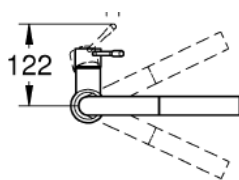

ESSENCE NEW
 PULL OUT DUAL SPRAY SINK MIXER
 MODEL #303710000

Pure Freude
 an Wasser

Product Specifications

Product description

Essence

Single-lever pull out dual spray sink mixer
 High spout
 Single hole installation
GROHE StarLightchrome finish
GROHE SilkMove 28 mm ceramic cartridge
 GROHE EasyDock guarantees easy retraction and
 Smooth docking back to the starting position
 Pull-out dual spray - switches back and forth between
 Regular flow and spray
 Diverter: Mousseur/SpeedClean shower jet automatic
 return to mousseur
 Swivel tubular spout
 Swivel area 360°
 Integrated non-return valve protected against backflow
 Flexible connection hoses
 Rapid installation system
 Integrated temperature limiter
 Min. recommended pressure 100 kPa

Please use 3/8" to 1/2" inch adapters provided in the box when installing flexi tails to water supply. Ensure fibre washers are seated flat inside female end connections.

Open cold and hot water supply and check connections for leakage!