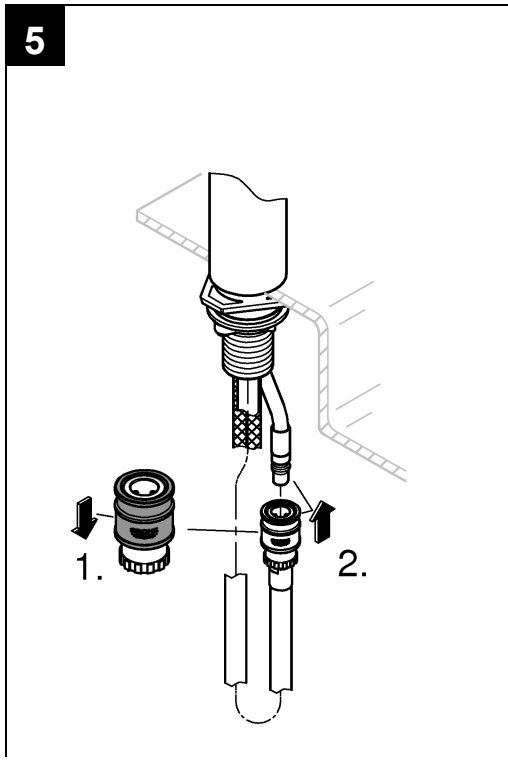

ESSENCE NEW
 PULL OUT DUAL SPRAY SINK MIXER
 MODEL #303710000

Pure Freude
 an Wasser

Product Specifications

Product description

Essence

Single-lever pull out dual spray sink mixer
 High spout
 Single hole installation
GROHE StarLightchrome finish
GROHE SilkMove 28 mm ceramic cartridge
 GROHE EasyDock guarantees easy retraction and
 Smooth docking back to the starting position
 Pull-out dual spray - switches back and forth between
 Regular flow and spray
 Diverter: Mousseur/SpeedClean shower jet automatic
 return to mousseur
 Swivel tubular spout
 Swivel area 360°
 Integrated non-return valve protected against backflow
 Flexible connection hoses
 Rapid installation system
 Integrated temperature limiter
 Min. recommended pressure 100 kPa

← G3/8" M to G1/2" F adapter

← fibre washer

Fit to G1/2"
 water supply

Installation
instructions

Installation instructions

Installation Instructions

Flush piping system prior and after installation of fitting thoroughly!

Please use 3/8" to 1/2" inch adapters provided in the box when installing flexi tails to water supply. Ensure fibre washers are seated flat inside female end connections.

Open cold and hot water supply and check connections for leakage!

Care

For directions on the care of this fitting, please refer to the accompanying care instructions.

ESSENCE NEW
 PULL OUT DUAL SPRAY SINK MIXER
 MODEL #30270000

Pure Freude
 an Wasser

Spare Parts

Pos.-nr.	Product Description	Order-nr.	Units per package
1	Lever	46927000	1
2	Cartridge	46580000	1
3	Pull out spray	46926000	1
3.1	Dirt strainer	0676800M	1
3.2	Non-return valve	08565000	1
3.3	Flow strainer	48275000	1
4	Shower hose	48293000	1
5	Coupling piece	46338000	1
6	3/8" to 1/2" adapter	N/A	2
7	Fibre washer	N/A	2