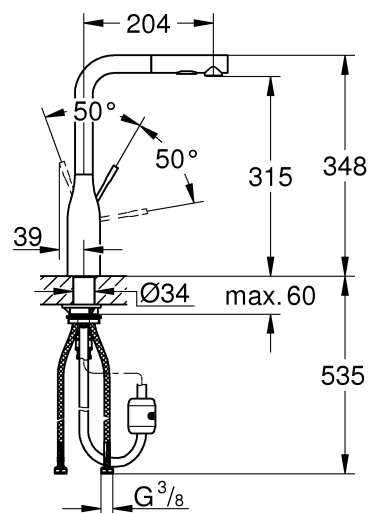

ESSENCE NEW
 PULL OUT DUAL SPRAY SINK MIXER
 MODEL #303710000

Pure Freude
 an Wasser

Product Specifications

Product description

Essence

Single-lever pull out dual spray sink mixer
 High spout
 Single hole installation
GROHE StarLightchrome finish
GROHE SilkMove 28 mm ceramic cartridge
 GROHE EasyDock guarantees easy retraction and
 Smooth docking back to the starting position
 Pull-out dual spray - switches back and forth between
 Regular flow and spray
 Diverter: Mousseur/SpeedClean shower jet automatic
 return to mousseur
 Swivel tubular spout
 Swivel area 360°
 Integrated non-return valve protected against backflow
 Flexible connection hoses
 Rapid installation system
 Integrated temperature limiter
 Min. recommended pressure 100 kPa

← G3/8" M to G1/2" F adapter

← fibre washer

Fit to G1/2"
 water supply

Installation
instructions

Installation instructions

Installation Instructions

Flush piping system prior and after installation of fitting thoroughly!

Please use 3/8" to 1/2" inch adapters provided in the box when installing flexi tails to water supply. Ensure fibre washers are seated flat inside female end connections.

Open cold and hot water supply and check connections for leakage!