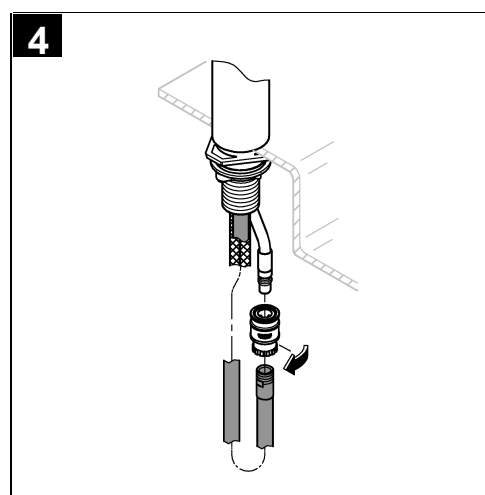

ESSENCE NEW
 PULL OUT DUAL SPRAY SINK MIXER
 MODEL #303710000

Pure Freude
 an Wasser

Product Specifications

Product description

Essence

Single-lever pull out dual spray sink mixer
 High spout
 Single hole installation
GROHE StarLightchrome finish
GROHE SilkMove 28 mm ceramic cartridge
 GROHE EasyDock guarantees easy retraction and
 Smooth docking back to the starting position
 Pull-out dual spray - switches back and forth between
 Regular flow and spray
 Diverter: Mousseur/SpeedClean shower jet automatic
 return to mousseur
 Swivel tubular spout
 Swivel area 360°
 Integrated non-return valve protected against backflow
 Flexible connection hoses
 Rapid installation system
 Integrated temperature limiter
 Min. recommended pressure 100 kPa

← G3/8" M to G1/2" F adapter

← fibre washer

Fit to G1/2"
 water supply

Installation
instructions

Installation instructions

Installation Instructions

Flush piping system prior and after installation of fitting thoroughly!

Please use 3/8" to 1/2" inch adapters provided in the box when installing flexi tails to water supply. Ensure fibre washers are seated flat inside female end connections.

Open cold and hot water supply and check connections for leakage!