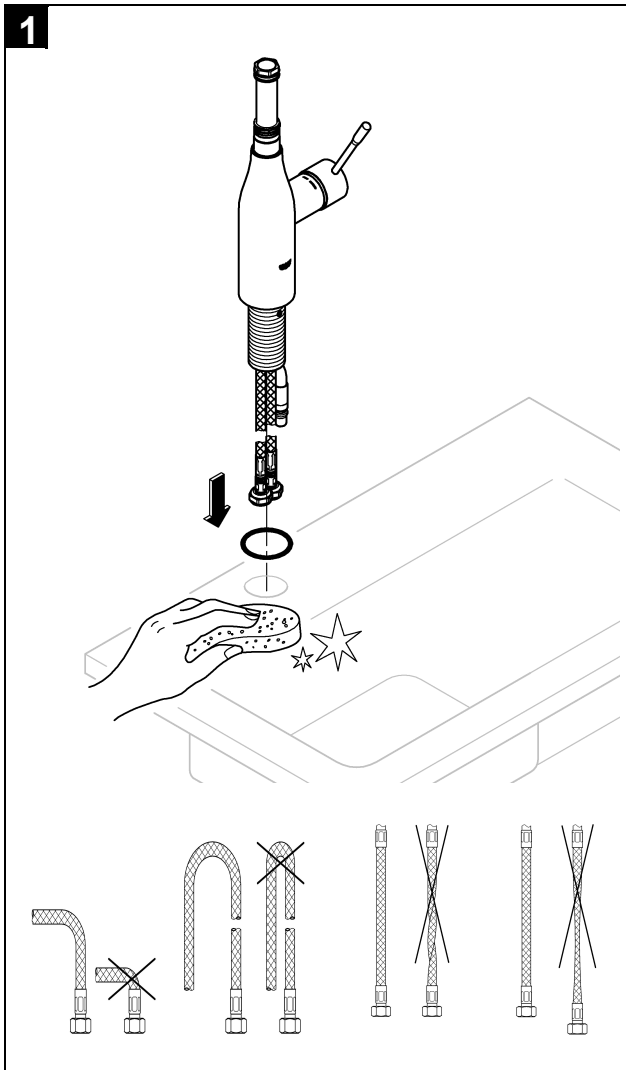

ESSENCE NEW
 PULL OUT DUAL SPRAY SINK MIXER
 MODEL #303710000

Pure Freude
 an Wasser

Product Specifications

Product description

Essence

Single-lever pull out dual spray sink mixer
 High spout
 Single hole installation
GROHE StarLightchrome finish
GROHE SilkMove 28 mm ceramic cartridge
 GROHE EasyDock guarantees easy retraction and
 Smooth docking back to the starting position
 Pull-out dual spray - switches back and forth between
 Regular flow and spray
 Diverter: Mousseur/SpeedClean shower jet automatic
 return to mousseur
 Swivel tubular spout
 Swivel area 360°
 Integrated non-return valve protected against backflow
 Flexible connection hoses
 Rapid installation system
 Integrated temperature limiter
 Min. recommended pressure 100 kPa

← G3/8" M to G1/2" F adapter

← fibre washer

Fit to G1/2"
 water supply

Installation
instructions

Installation instructions

Installation Instructions

Flush piping system prior and after installation of fitting thoroughly!

Please use 3/8" to 1/2" inch adapters provided in the box when installing flexi tails to water supply. Ensure fibre washers are seated flat inside female end connections.

Open cold and hot water supply and check connections for leakage!