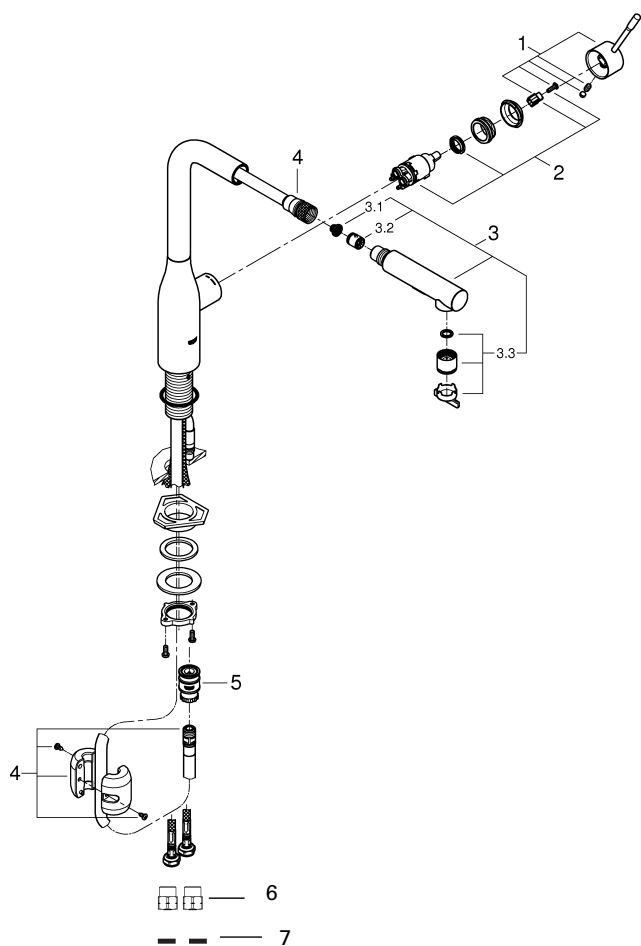

ESSENCE NEW
 PULL OUT DUAL SPRAY SINK MIXER
 MODEL #303710000

Pure Freude
 an Wasser

Product Specifications

Product description

Essence

Single-lever pull out dual spray sink mixer
 High spout
 Single hole installation
GROHE StarLightchrome finish
GROHE SilkMove 28 mm ceramic cartridge
 GROHE EasyDock guarantees easy retraction and
 Smooth docking back to the starting position
 Pull-out dual spray - switches back and forth between
 Regular flow and spray
 Diverter: Mousseur/SpeedClean shower jet automatic
 return to mousseur
 Swivel tubular spout
 Swivel area 360°
 Integrated non-return valve protected against backflow
 Flexible connection hoses
 Rapid installation system
 Integrated temperature limiter
 Min. recommended pressure 100 kPa

Please use 3/8" to 1/2" inch adapters provided in the box when installing flexi tails to water supply. Ensure fibre washers are seated flat inside female end connections.

Open cold and hot water supply and check connections for leakage!

Care

For directions on the care of this fitting, please refer to the accompanying care instructions.

ESSENCE NEW
 PULL OUT DUAL SPRAY SINK MIXER
 MODEL #30270000

Pure Freude
 an Wasser

Spare Parts

Pos.-nr.	Product Description	Order-nr.	Units per package
1	Lever	46927000	1
2	Cartridge	46580000	1
3	Pull out spray	46926000	1
3.1	Dirt strainer	0676800M	1
3.2	Non-return valve	08565000	1
3.3	Flow strainer	48275000	1
4	Shower hose	48293000	1
5	Coupling piece	46338000	1
6	3/8" to 1/2" adapter	N/A	2
7	Fibre washer	N/A	2