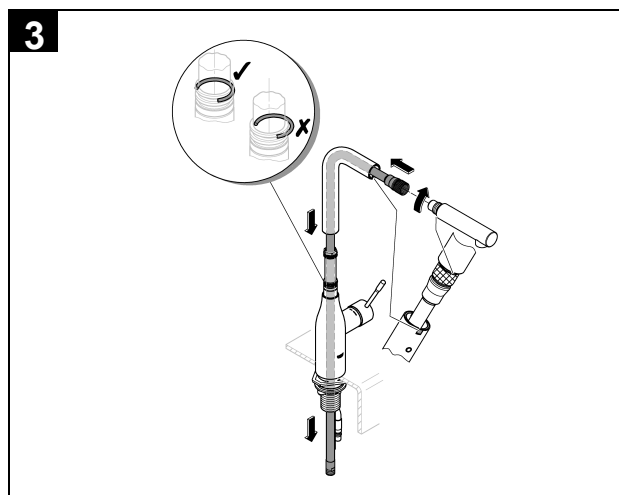

ESSENCE NEW
 PULL OUT DUAL SPRAY SINK MIXER
 MODEL #303710000

Pure Freude
 an Wasser

Product Specifications

Product description

Essence

Single-lever pull out dual spray sink mixer
 High spout
 Single hole installation
GROHE StarLightchrome finish
GROHE SilkMove 28 mm ceramic cartridge
 GROHE EasyDock guarantees easy retraction and
 Smooth docking back to the starting position
 Pull-out dual spray - switches back and forth between
 Regular flow and spray
 Diverter: Mousseur/SpeedClean shower jet automatic
 return to mousseur
 Swivel tubular spout
 Swivel area 360°
 Integrated non-return valve protected against backflow
 Flexible connection hoses
 Rapid installation system
 Integrated temperature limiter
 Min. recommended pressure 100 kPa

← G3/8" M to G1/2" F adapter

← fibre washer

Fit to G1/2"
 water supply

Installation
instructions

Installation instructions

Installation Instructions

Flush piping system prior and after installation of fitting thoroughly!

Please use 3/8" to 1/2" inch adapters provided in the box when installing flexi tails to water supply. Ensure fibre washers are seated flat inside female end connections.

Open cold and hot water supply and check connections for leakage!