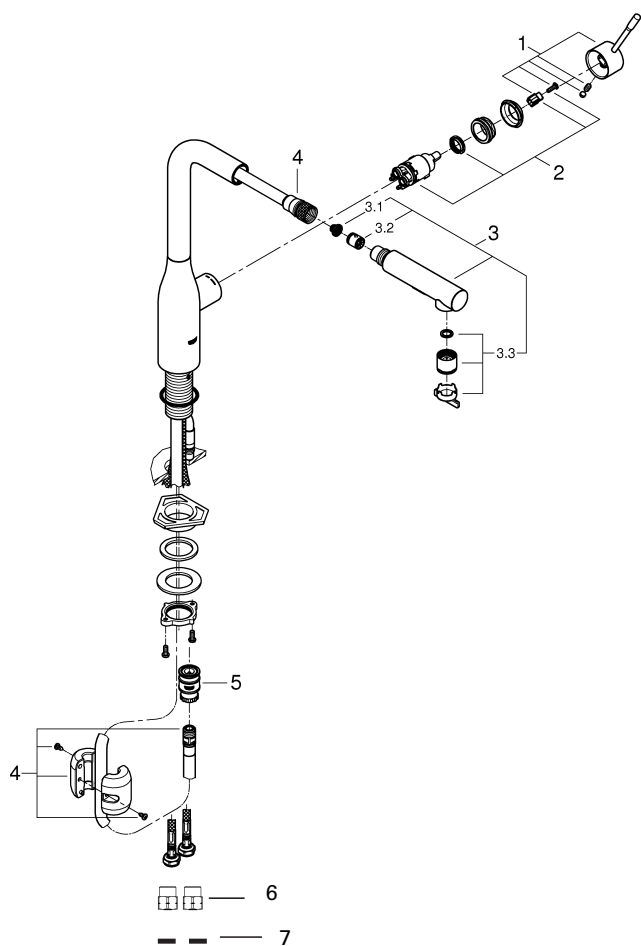

ESSENCE NEW
 PULL OUT DUAL SPRAY SINK MIXER
 MODEL #30270000

Pure Freude
 an Wasser

Spare Parts

Pos.-nr.	Product Description	Order-nr.	Units per package
1	Lever	46927000	1
2	Cartridge	46580000	1
3	Pull out spray	46926000	1
3.1	Dirt strainer	0676800M	1
3.2	Non-return valve	08565000	1
3.3	Flow strainer	48275000	1
4	Shower hose	48293000	1
5	Coupling piece	46338000	1
6	3/8" to 1/2" adapter	N/A	2
7	Fibre washer	N/A	2