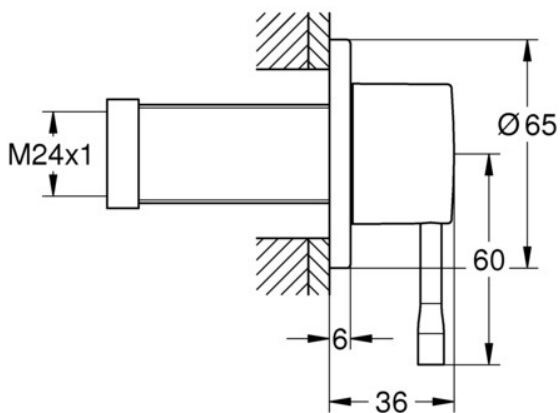

ESSENCE
WALL TOP ASSEMBLY
MODEL #29280001

Pure Freude
an Wasser

Product Specifications

Product Description:
Essence New Wall Top Assembly

To be paired with Rough in kit 2281000

GROHE StarLight® chrome finish

Metal levers