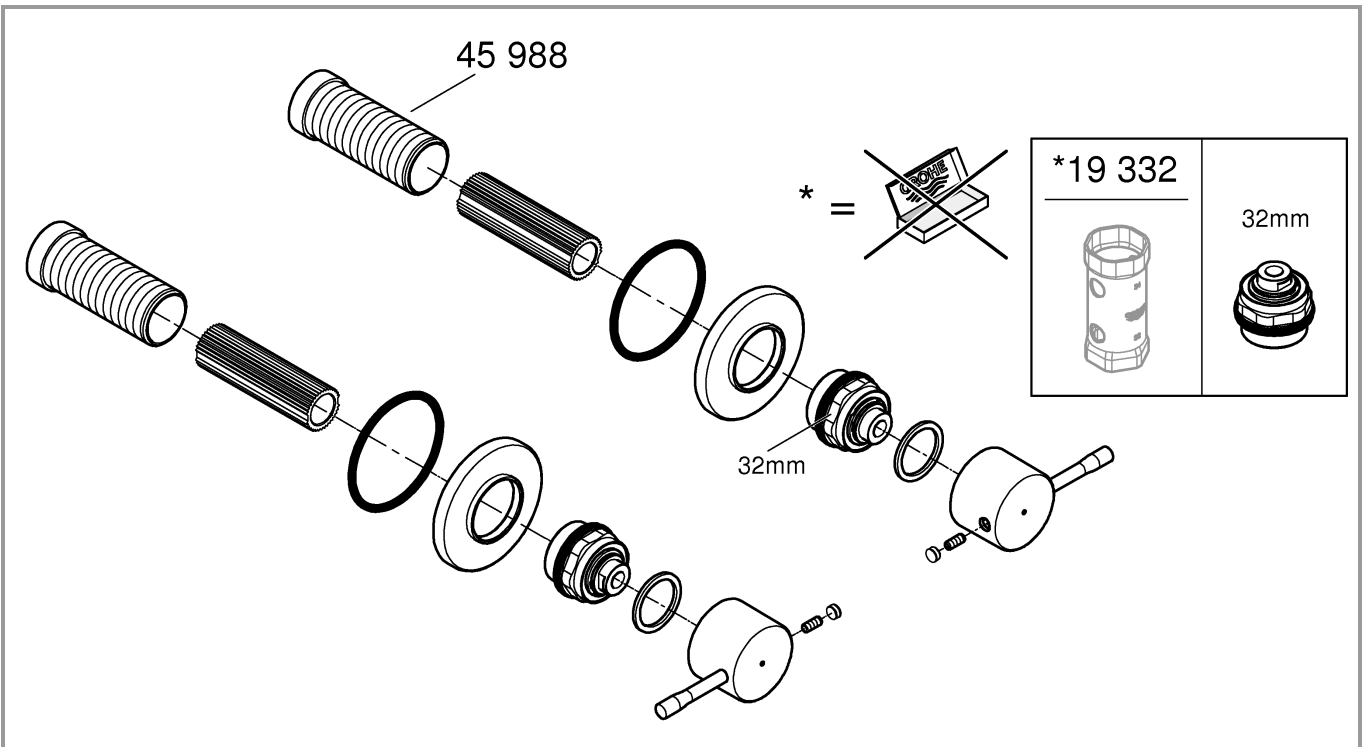

ESSENCE
WALL TOP ASSEMBLY
MODEL #29280001

Pure Freude
an Wasser

Product Specifications

Product Description:
Essence New Wall Top Assembly

To be paired with Rough in kit 2281000

GROHE StarLight® chrome finish

Metal levers

1

2

3

4

5

Installation

Flush piping system prior and after installation of fitting thoroughly!