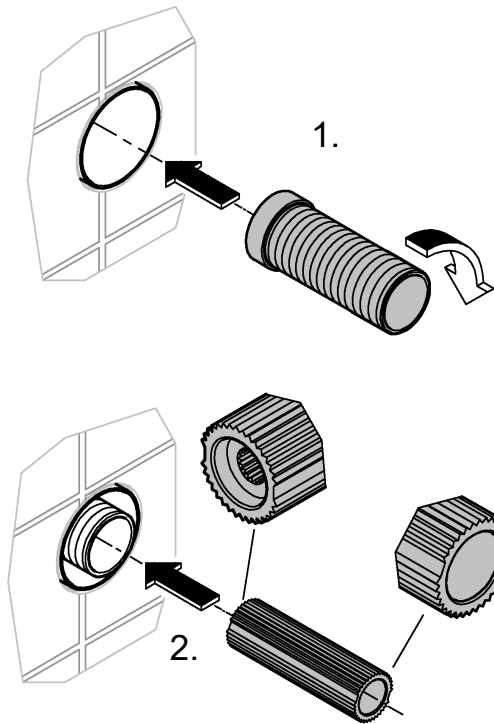

Metal levers

1

2

3

4

5

Installation

Flush piping system prior and after installation of fitting thoroughly!

This product must be installed in conformance with local codes e.g. AS/NZS 3500 series of standard!

Installation, see Figs [1] to [5].

Refer to the dimensional drawing.

Open cold and hot-water supply and check connections for leakage!