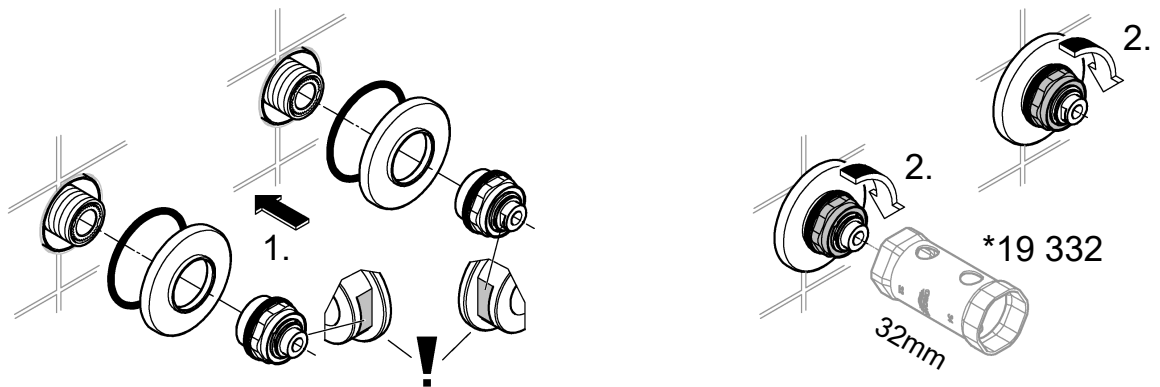

Metal levers

1

2

3

4

5

Installation

Flush piping system prior and after installation of fitting thoroughly!

This product must be installed in conformance with local codes e.g. AS/NZS 3500 series of standard!

Installation, see Figs [1] to [5].

Refer to the dimensional drawing.

Open cold and hot-water supply and check connections for leakage!