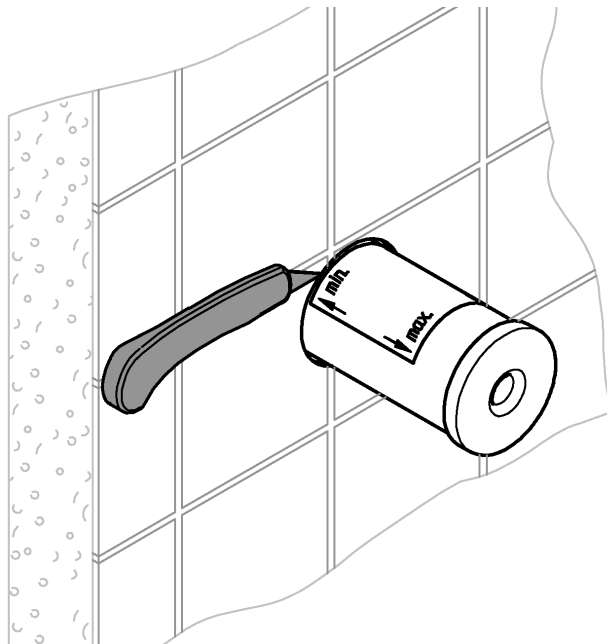

ESSENCE
WALL TOP ASSEMBLY
MODEL #29280001

Pure Freude
an Wasser

Product Specifications

Product Description:
Essence New Wall Top Assembly

To be paired with Rough in kit 2281000

GROHE StarLight® chrome finish

Metal levers

1

2

3

4

5

Installation

Flush piping system prior and after installation of fitting thoroughly!