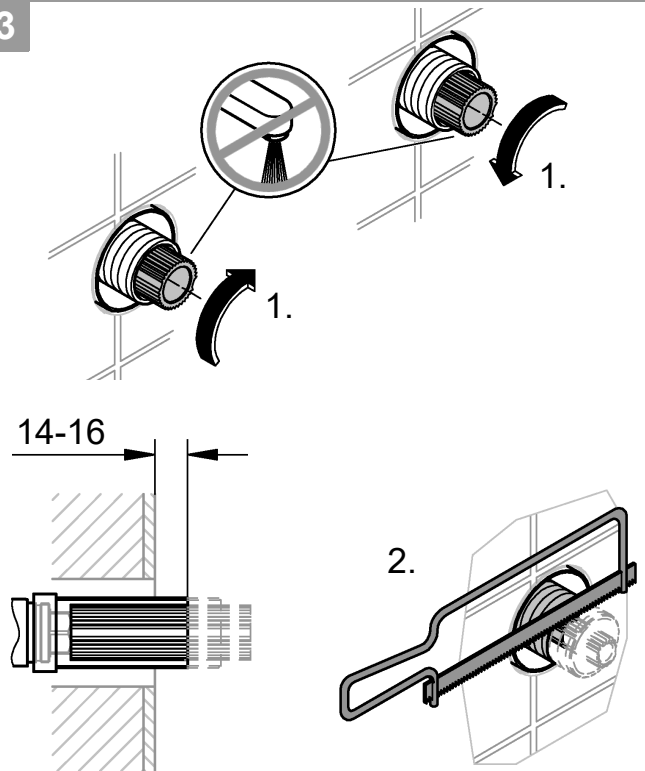

Metal levers

1

2

3

4

5

Installation

Flush piping system prior and after installation of fitting thoroughly!

This product must be installed in conformance with local codes e.g. AS/NZS 3500 series of standard!

Installation, see Figs [1] to [5].

Refer to the dimensional drawing.

Open cold and hot-water supply and check connections for leakage!