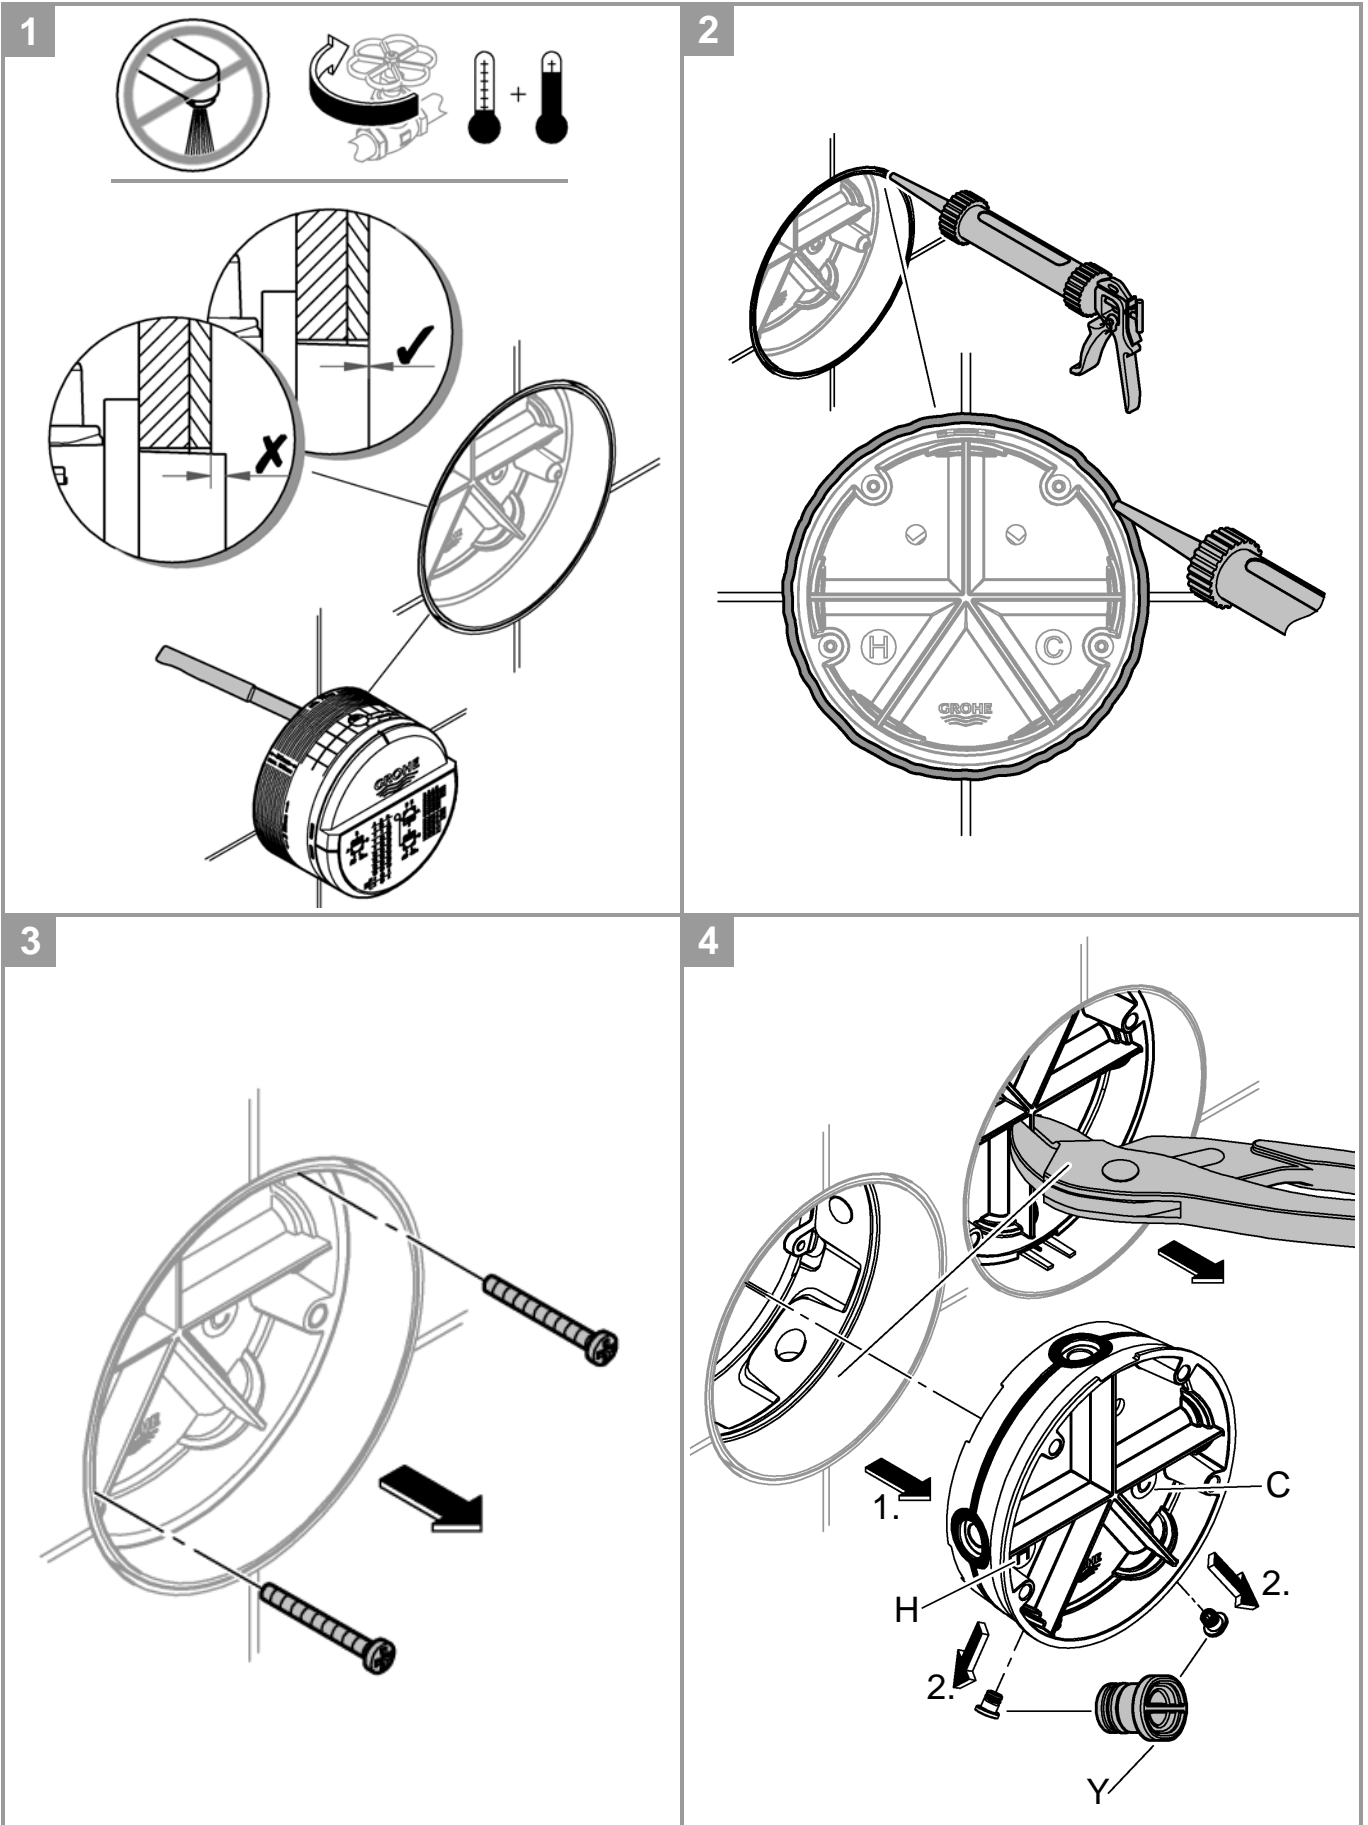

Installation Instructions