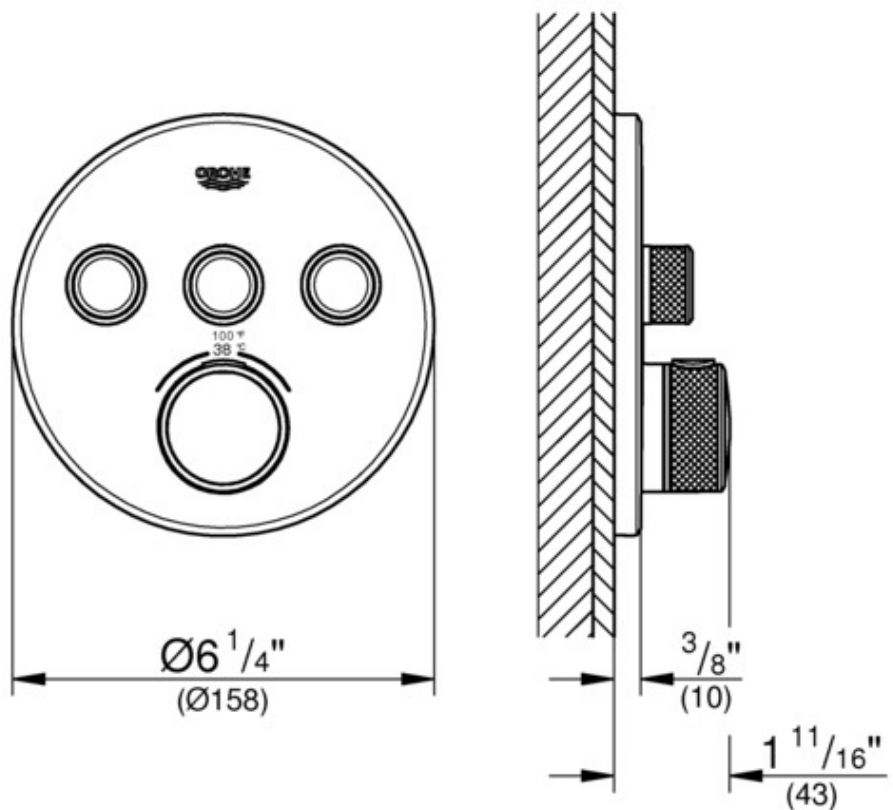

GROTHERM SMARTCONTROL
3 BUTTON CONTROL THERMOSTATIC MIXING VALVE
MODEL #29138000

Pure Freude
an Wasser

Product Specifications

Product description

Grotherm SmartControl
Thermostat for concealed installation with 3 valves
Requires Rough-in-set for final installation GROHE Rapido SmartBox 35 602 000
Metal wall escutcheon with GROHE QuickFix (covered escutcheon and shaft sealing, covered fixing), retroactively 6° adjustable
GROHE StarLight chrome finish
GROHE SmartControl push for ON-OFF, turn for volume adjustment from EcoJoy to Full Flow, exchangeable symbols
GROHE TurboStat compact cartridge with wax thermoelement
GROHE SafeStop safety button at 38°C
GROHE SafeStop Plus maximum temperature limiter at 43° C
Built-in non return valves and dirt strainers
Multiple outlets can be run simultaneously
Without roughing-in-set

Flow performance:
outlet A = 23 l/min
outlet B = 27 l/min
outlet C = 23 l/min