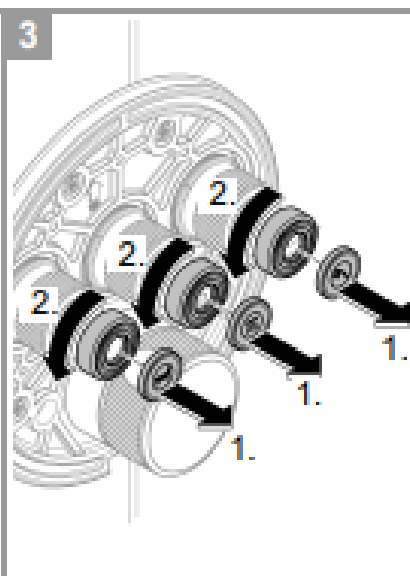

Servicing Instructions