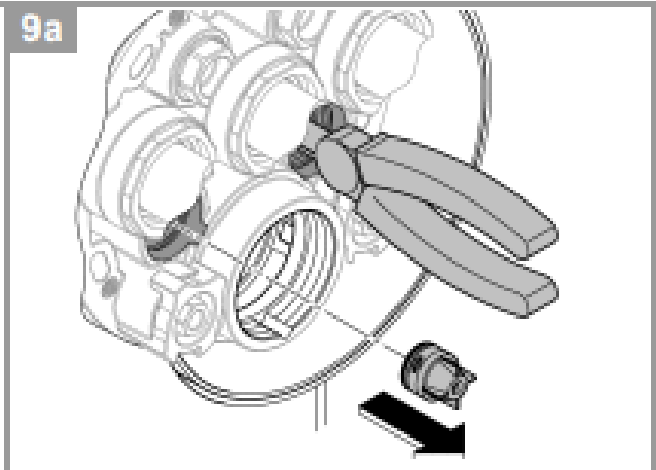

Servicing Instructions