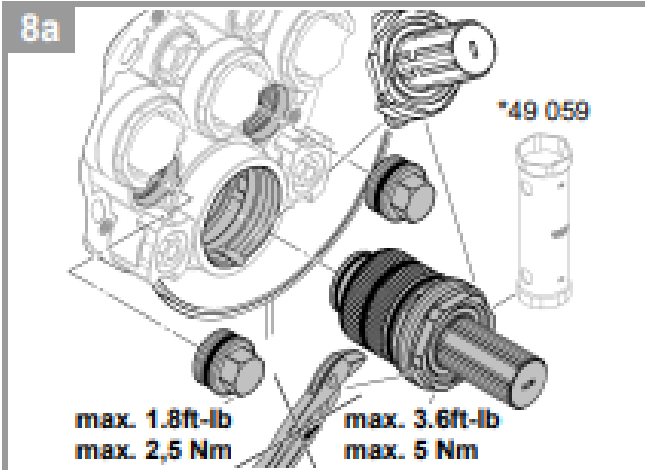

Servicing Instructions