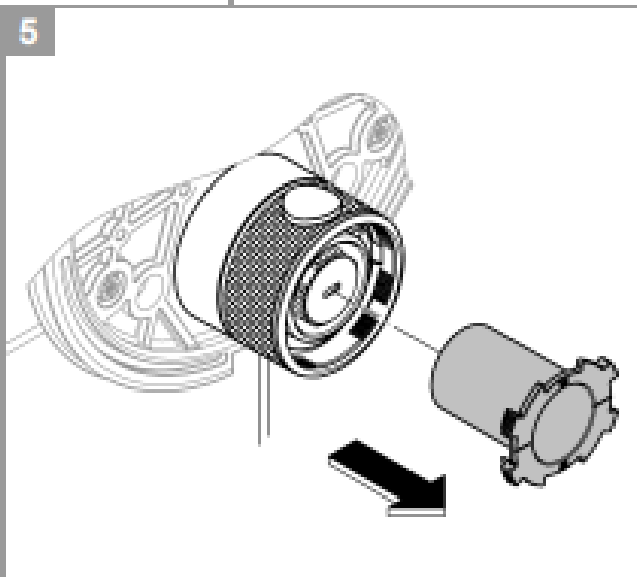

Servicing Instructions