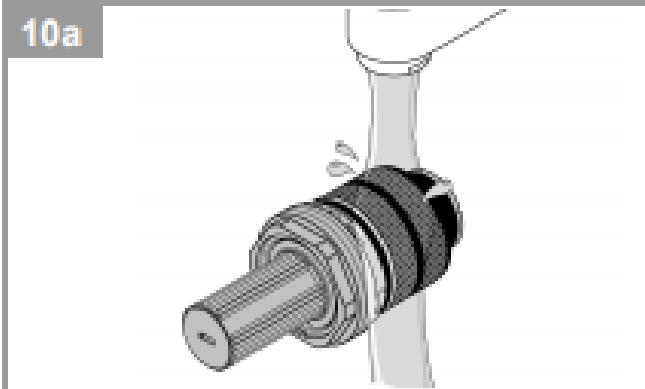

Servicing Instructions