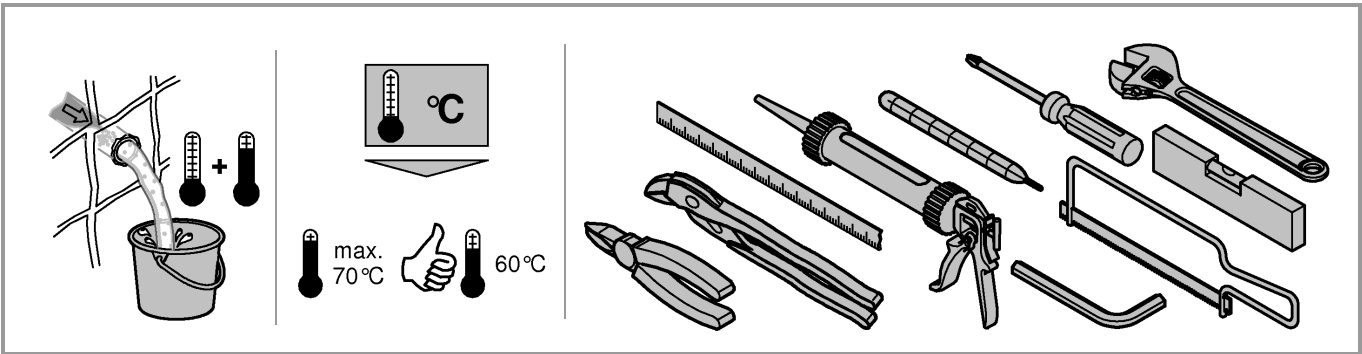

GROTHERM SMARTCONTROL
3 BUTTON CONTROL THERMOSTATIC MIXING VALVE
MODEL #29138000

Pure Freude
an Wasser

Product Specifications

Product description

Grotherm SmartControl
Thermostat for concealed installation with 3 valves
Requires Rough-in-set for final installation GROHE Rapido SmartBox 35 602 000
Metal wall escutcheon with GROHE QuickFix (covered escutcheon and shaft sealing, covered fixing), retroactively 6° adjustable
GROHE StarLight chrome finish
GROHE SmartControl push for ON-OFF, turn for volume adjustment from EcoJoy to Full Flow, exchangeable symbols
GROHE TurboStat compact cartridge with wax thermoelement
GROHE SafeStop safety button at 38°C
GROHE SafeStop Plus maximum temperature limiter at 43° C
Built-in non return valves and dirt strainers
Multiple outlets can be run simultaneously
Without roughing-in-set

Flow performance:
outlet A = 23 l/min
outlet B = 27 l/min
outlet C = 23 l/min

GROTHERM SMARTCONTROL
 3 BUTTON CONTROL THERMOSTATIC MIXING VALVE
 MODEL #29138000

Pure Freude
 an Wasser

Installation Instructions