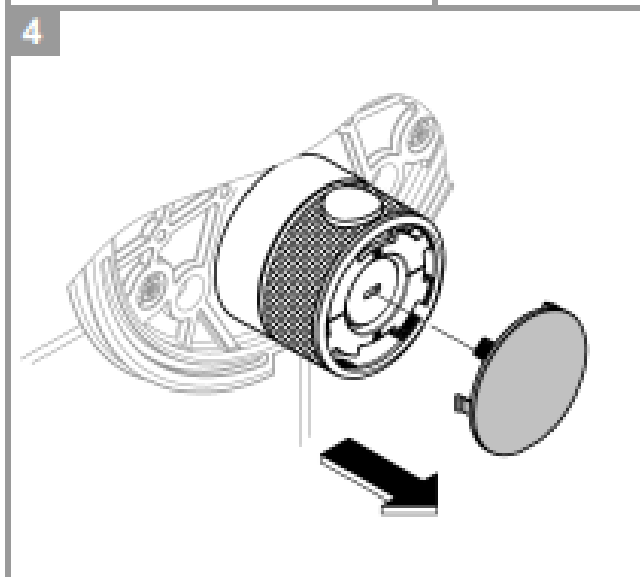

Servicing Instructions