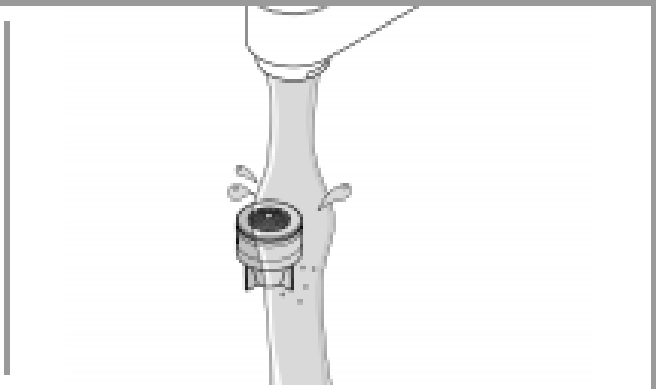

Servicing Instructions