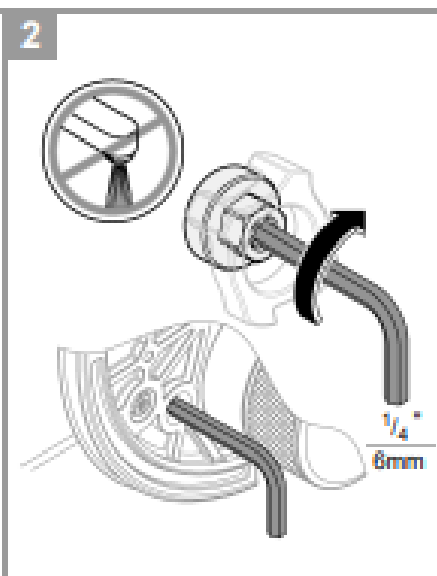

Servicing Instructions