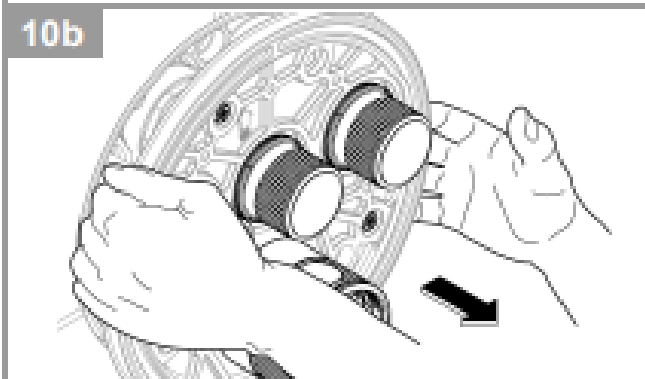

Servicing Instructions