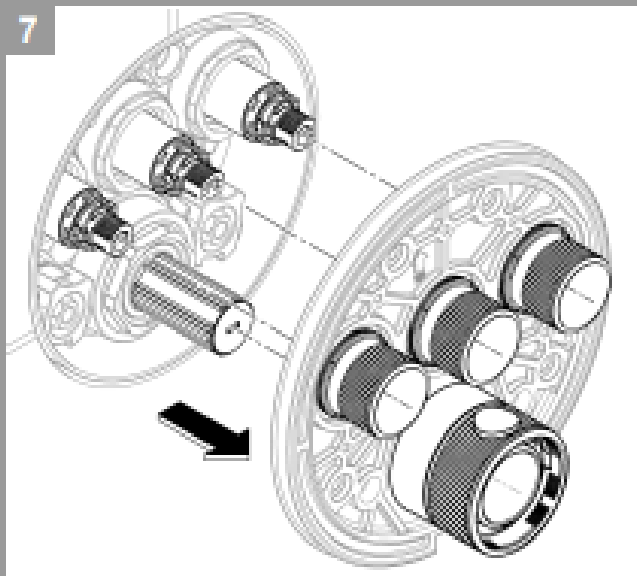

Servicing Instructions