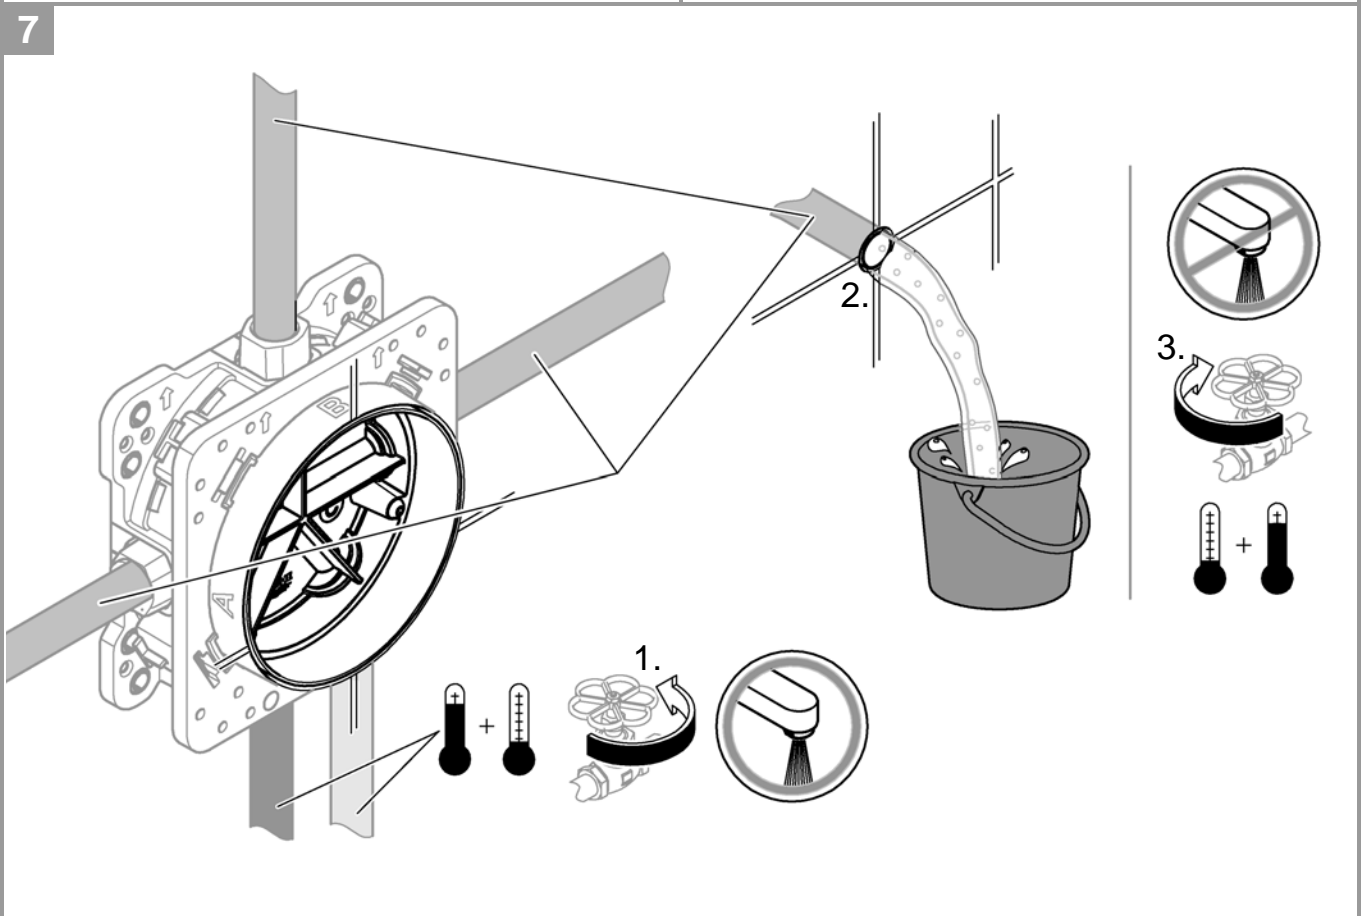

Installation Instructions