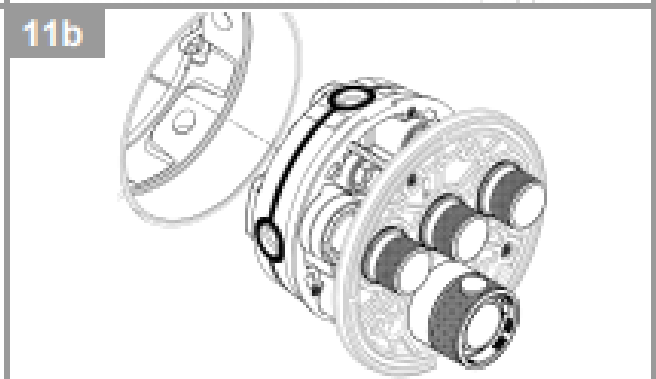

Servicing Instructions