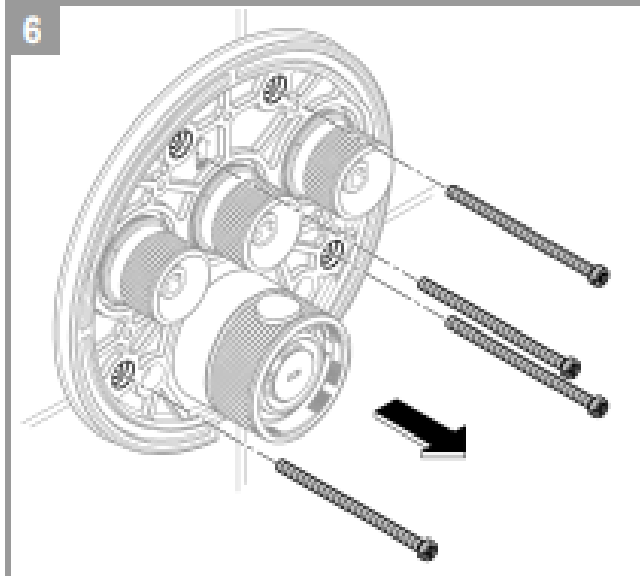

Servicing Instructions