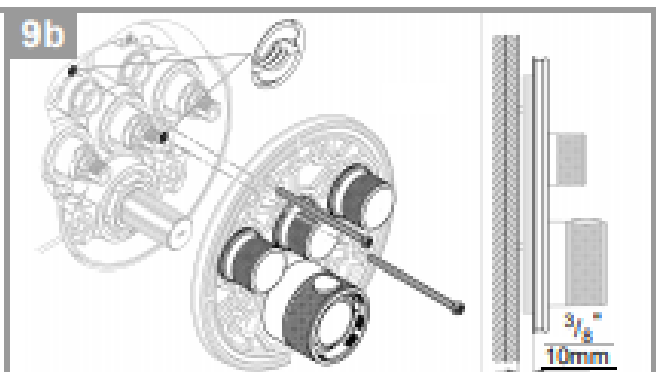

Servicing Instructions