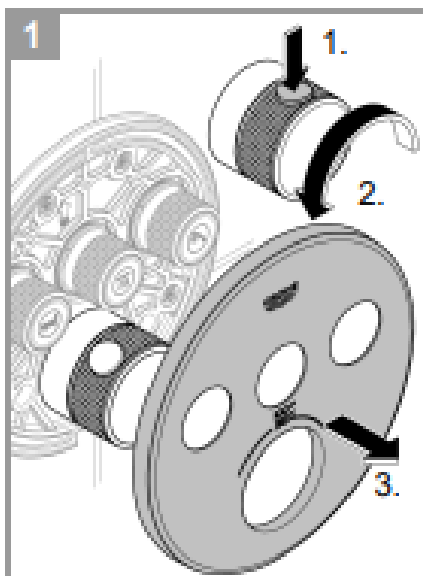

Servicing Instructions