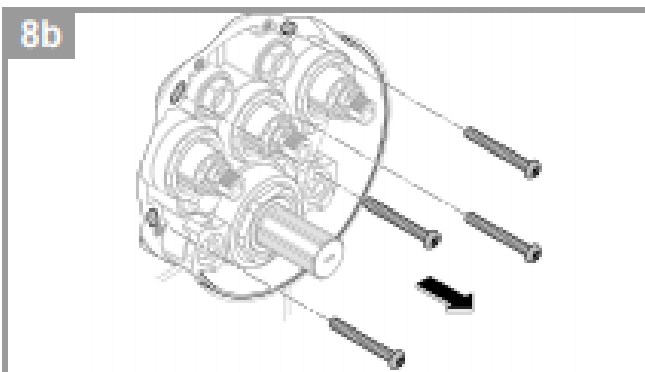

Servicing Instructions