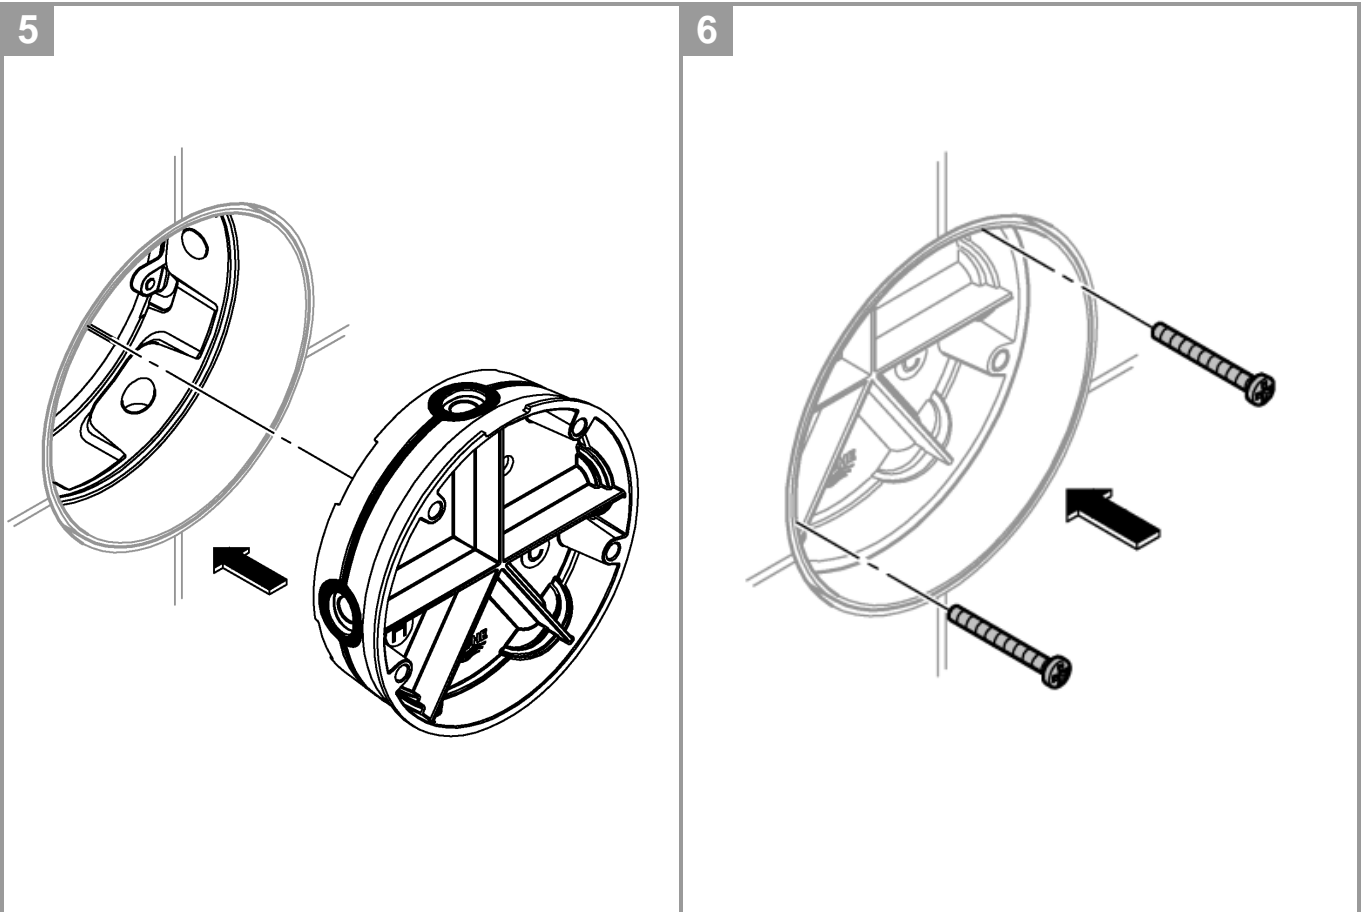

Installation Instructions