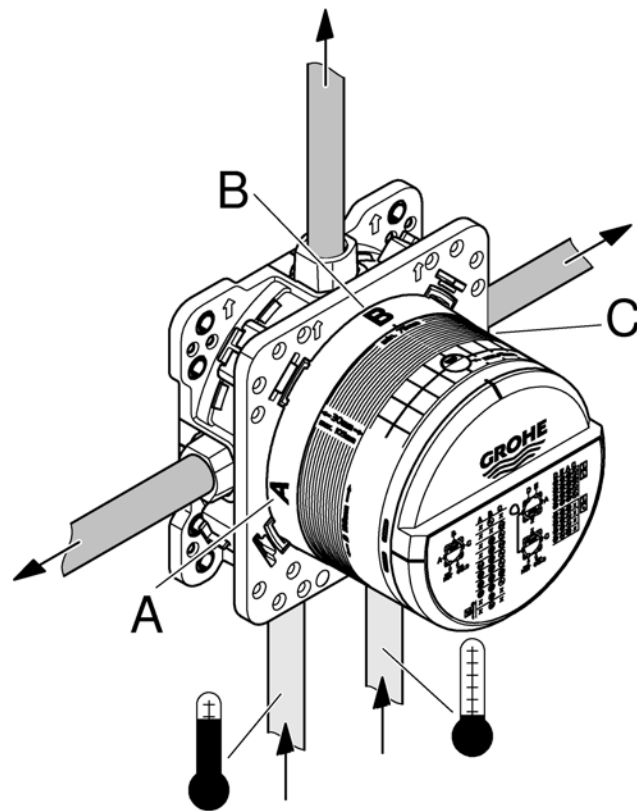

kPa						l/min
	100	200	300	400	500	600	
A	13,3	18,8	23	26,6	29,7	32,5	
B	15,6	22	27	31,2	34,9	38,2	
C	13,3	18,8	23	26,6	29,7	32,5	
A+B	19,1	26,9	33	38,1	42,6	46,7	
A+B+C	20,8	29,4	36	41,6	46,5	50,9