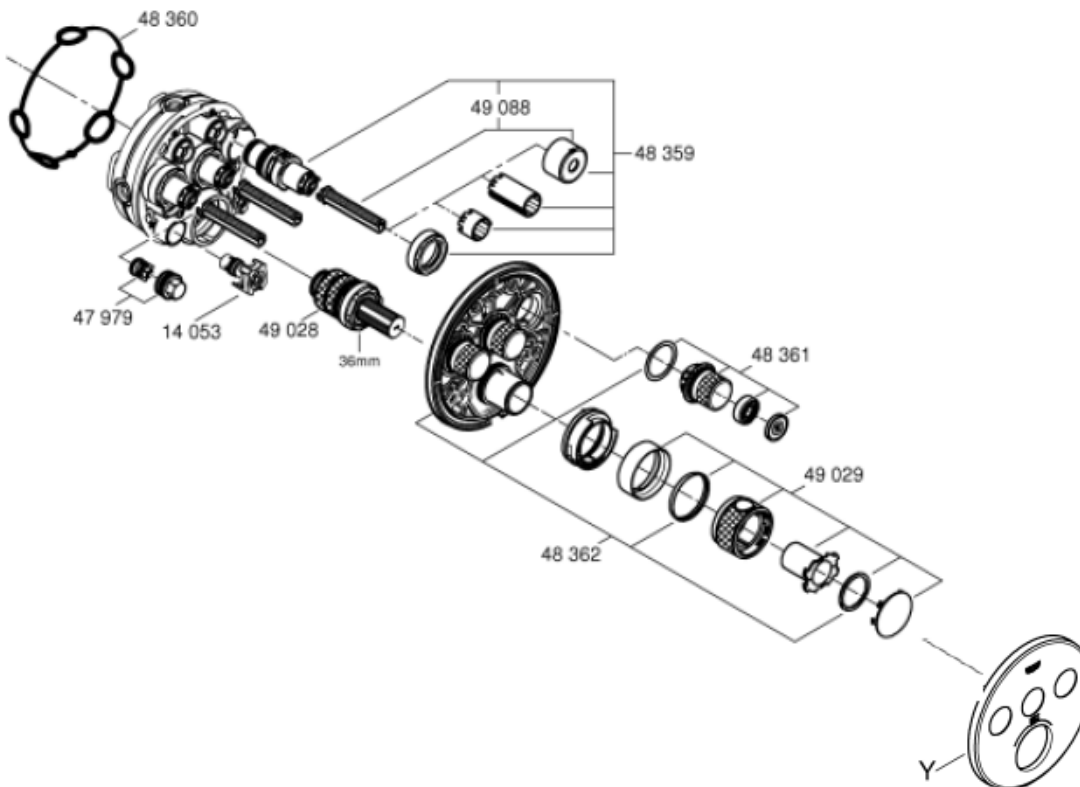

GROTHERM SMARTCONTROL
3 BUTTON CONTROL THERMOSTATIC MIXING VALVE
MODEL #29138000

Pure Freude
an Wasser

* =

*49 059	 36mm	Y	
*49 003		49 048	 10
*14 048	 +25	49 049	 14