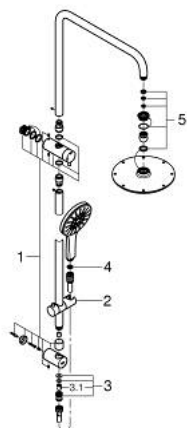

## 26 612 000 RETROFIT SYSTEM 210 SHOWER SYSTEM

### PRODUCT DESCRIPTION

- Colour: chrome
- consists of:
  - horizontal swivable 455 mm shower arm
  - change between hand and head shower by diverter
  - head shower Rainshower Allure 230 (26 530)
- 1 spray:
  - Rain
  - with ball joint
- Rainshower SmartActive 130 hand shower 3 sprays
- spray patterns:
  - GROHE Rain including DripStop, Jet including DripStop, ActiveMassage
- adjustable in height with gliding element
- shower hose Silverflex 1750 mm 1/2" x 1/2" (28 388)
- TwistStop (to prevent hose from twisting)
- non-return valve
- GROHE Long-Life finish
- GROHE DreamSpray perfect spray pattern
- SpeedClean anti-lime system
- Inner WaterGuide for a longer life
- suitable for instantaneous heaters (min. 19 kW/h)
- 3 Star WELS Rating 9.0 l/min
- insertable from 0,5 bar flow pressure

### SPARE PARTS, July 2018 – now

- 1: diverter set (Order-nr. 48245000)
- 2: Sliding piece (Order-nr. 48177000)
- 3: Non-return valve (Order-nr. 1416500M)
- 3.1: Non-return valve (Order-nr. 08565000)
- 4: Dirt strainer (Order-nr. 0700200M)
- 5: Inlet valve assembly (Order-nr. 45933000)