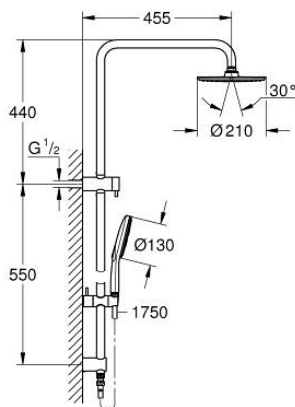

## 26 612 000 RETROFIT SYSTEM 210 SHOWER SYSTEM

### PRODUCT DESCRIPTION

- Colour: chrome
- consists of:
  - horizontal swivable 455 mm shower arm
  - change between hand and head shower by diverter
  - head shower Rainshower Allure 230 (26 530)
- 1 spray:
  - Rain
  - with ball joint
- Rainshower SmartActive 130 hand shower 3 sprays
- spray patterns:
  - GROHE Rain including DripStop, Jet including DripStop, ActiveMassage
- adjustable in height with gliding element
- shower hose Silverflex 1750 mm 1/2" x 1/2" (28 388)
- TwistStop (to prevent hose from twisting)
- non-return valve
- GROHE Long-Life finish
- GROHE DreamSpray perfect spray pattern
- SpeedClean anti-lime system
- Inner WaterGuide for a longer life
- suitable for instantaneous heaters (min. 19 kW/h)
- 3 Star WELS Rating 9.0 l/min
- insertable from 0,5 bar flow pressure

### SPARE PARTS, July 2018 – now

- 1: diverter set (Order-nr. 48245000)
- 2: Sliding piece (Order-nr. 48177000)
- 3: Non-return valve (Order-nr. 1416500M)
- 3.1: Non-return valve (Order-nr. 08565000)
- 4: Dirt strainer (Order-nr. 0700200M)
- 5: Inlet valve assembly (Order-nr. 45933000)