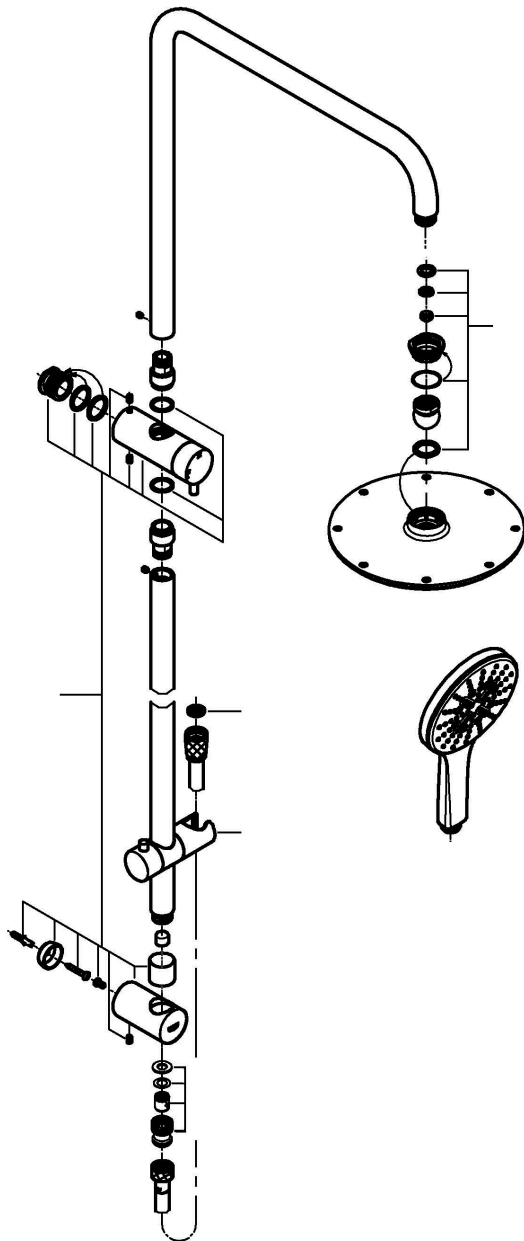

Suitable for High Pressure applications 150kPa – 500kPa

Care must be taken by the installing tradesperson to ensure connecting threads do not damage the flow controller when installing this product.

The installation tradesperson must ensure they install this product in accordance with AS/NZS 3500 and all other relating AS/NZS regulations that apply to the installation of this product.

Care

For directions on the care of this fitting, please refer to the accompanying care instructions.

SMARTACTIVE
TWIN SHOWER SYSTEM ROUND
MODEL #26612000

Spare Parts

Pure Freude
an Wasser

Pos No	Product Description	Order No	Units per package
1	Wall brackets	48245000	1
2	Glide element / slider	48177000	1
3	Spare part set	45933000	1
4	Dirt Strainer	0700200M	1
5	Check valve	1416500M	1