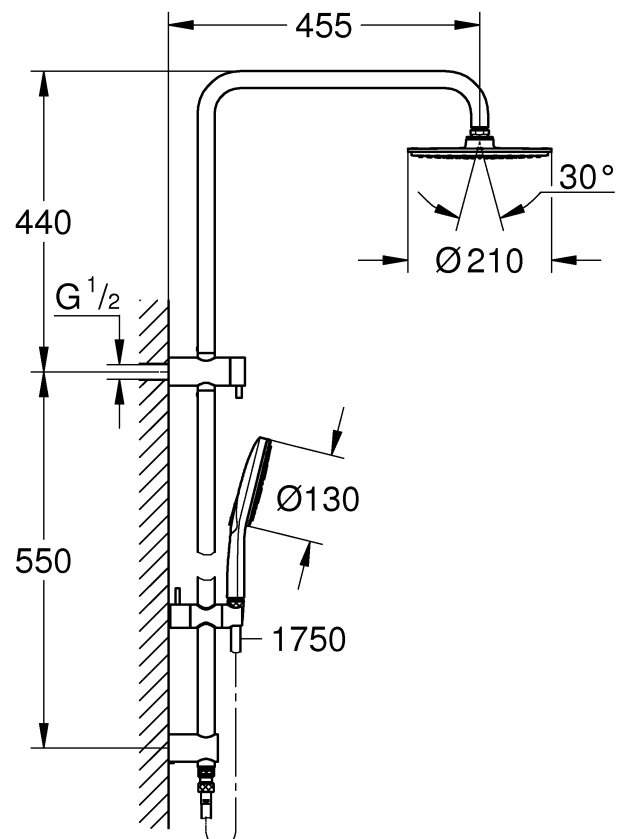

SMARTACTIVE
TWIN SHOWER SYSTEM ROUND
MODEL #26612000

Product Specifications

Pure Freude
an Wasser

GROHE

Product Description:

Rainshower SmartActive Round Twin Shower System

GROHE DreamSpray perfect spray pattern
Rain spray, ActiveMassage spray & Jet spray
Rainshower 210mm overhead - 1 spray - Rain
Handndpiece 3 spray functions
Rain spray, ActiveMassage spray & Jet spray **GROHE
StarLight** chrome finish
GROHE EcoJoy 9.5 l/min flow limiter
Grohe SmartTip control
Twistfree to prevent hose from twisting
Chrome plated
SpeedClean anti-lime system
Inner WaterGuide for a longer life
Suitable for instantaneous heater
Dual Check-valve for back flow prevention

Suitable for High Pressure applications 150kPa – 500kPa

Care must be taken by the installing tradesperson to ensure connecting threads do not damage the flow controller when installing this product.

The installation tradesperson must ensure they install this product in accordance with AS/NZS 3500 and all other relating AS/NZS regulations that apply to the installation of this product.