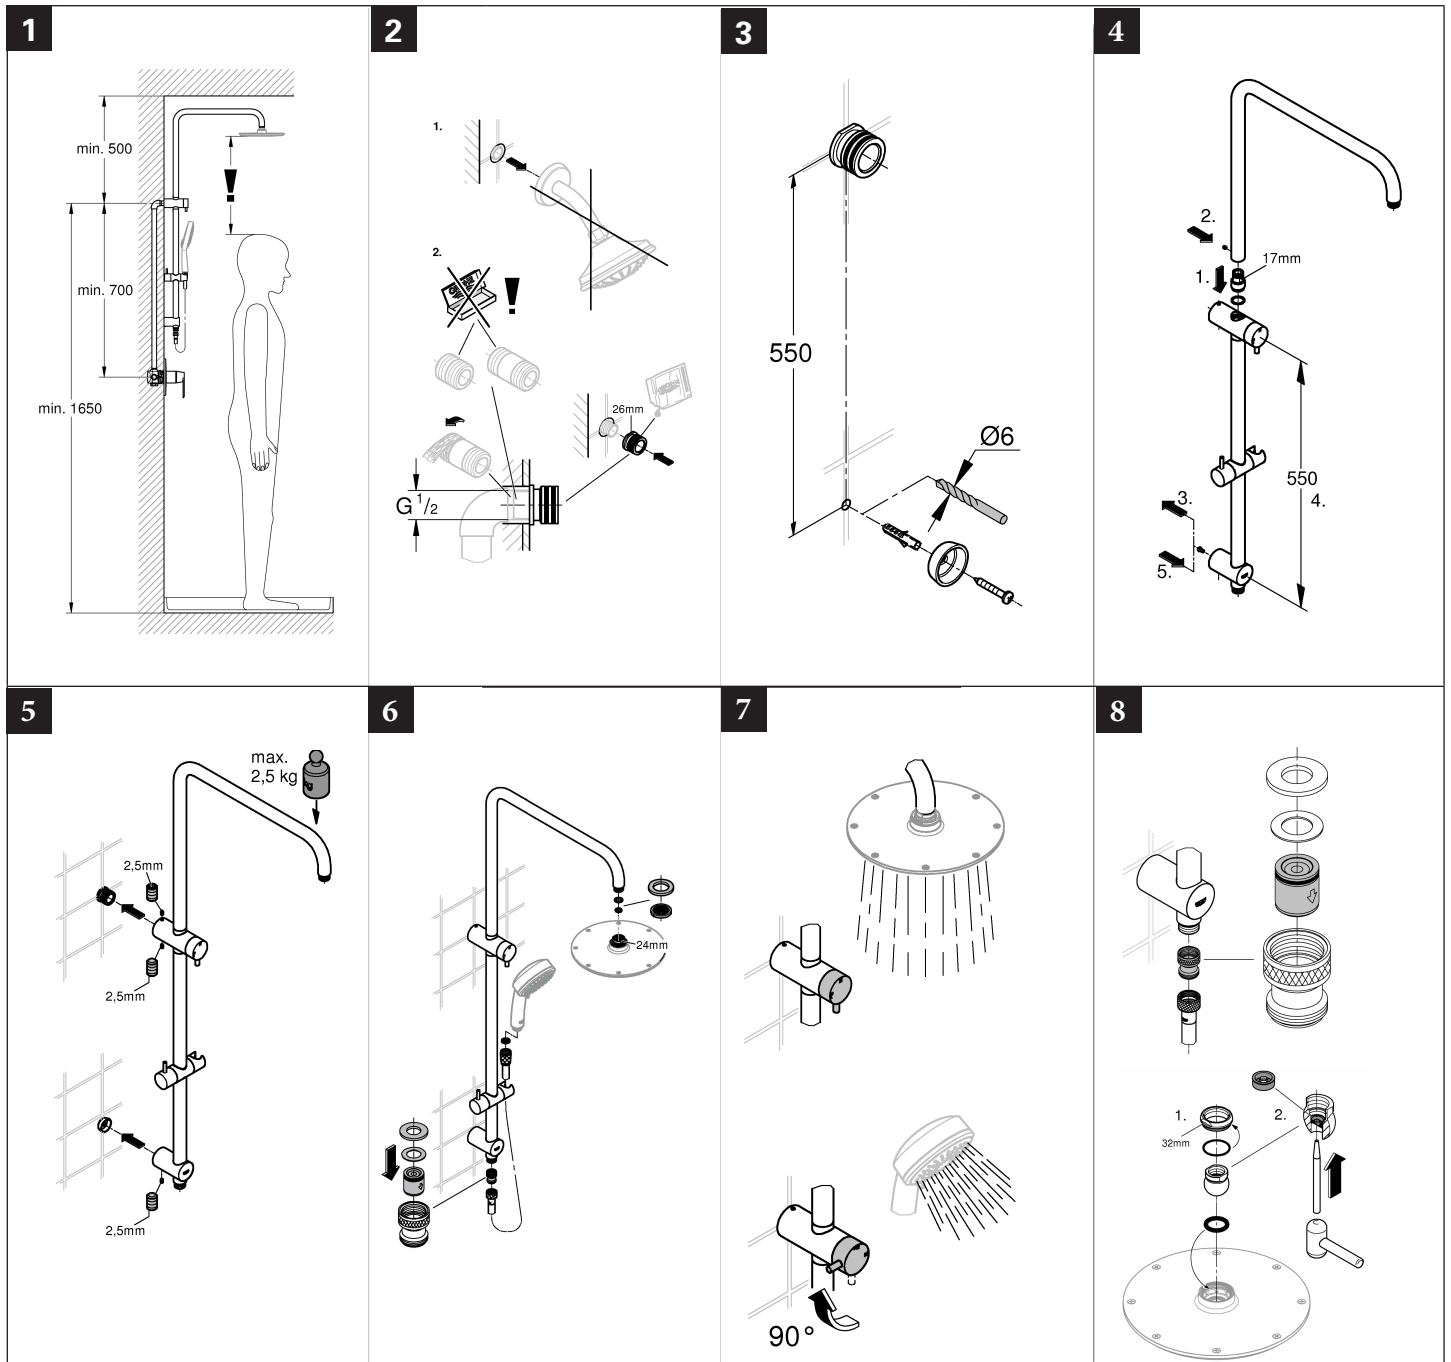

SMARTACTIVE
TWIN SHOWER SYSTEM ROUND
MODEL #26612000

Product Specifications

Pure Freude
an Wasser

GROHE

Product Description:

Rainshower SmartActive Round Twin Shower System

GROHE DreamSpray perfect spray pattern
Rain spray, ActiveMassage spray & Jet spray
Rainshower 210mm overhead - 1 spray - Rain
Handndpiece 3 spray functions
Rain spray, ActiveMassage spray & Jet spray **GROHE
StarLight** chrome finish
GROHE EcoJoy 9.5 l/min flow limiter
Grohe SmartTip control
Twistfree to prevent hose from twisting
Chrome plated
SpeedClean anti-lime system
Inner WaterGuide for a longer life
Suitable for instantaneous heater
Dual Check-valve for back flow prevention

Installation Instructions

This shower is suitable for use with high pressure water applications. Using this product in conjunction with gravity-fed water heaters, low and unequal pressure supply systems, tempering valves & thermostatic mixing valves may result in unsatisfactory performance.

Care

For directions on the care of this fitting, please refer to the accompanying care instructions.

SMARTACTIVE
TWIN SHOWER SYSTEM ROUND
MODEL #26612000

Spare Parts

Pure Freude
an Wasser

Pos No	Product Description	Order No	Units per package
1	Wall brackets	48245000	1
2	Glide element / slider	48177000	1
3	Spare part set	45933000	1
4	Dirt Strainer	0700200M	1
5	Check valve	1416500M	1