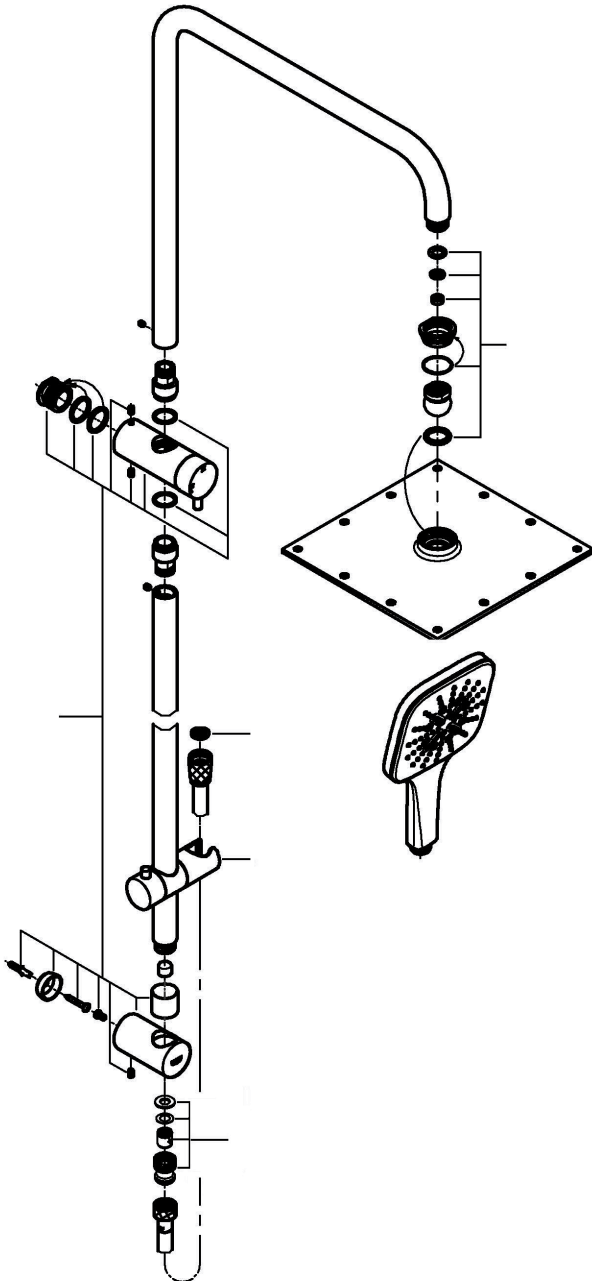

SMARTACTIVE
TWIN SHOWER SYSTEM SQUARE
MODEL #26611000

Spare Parts

Pure Freude
an Wasser

Pos No	Product Description	Order No	Units per package
1	Wall brackets	48245000	1
2	Glide element / slider	48177000	1
3	Spare part set	45933000	1
4	Dirt Strainer	0700200M	1
5	Check valve	1416500M	1