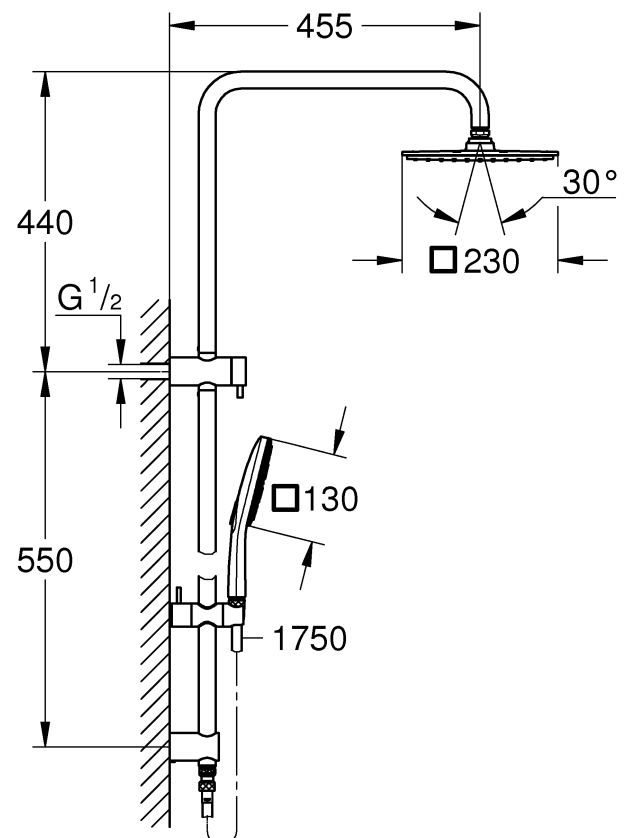

SMARTACTIVE
TWIN SHOWER SYSTEM SQUARE
MODEL #26611000

Product Specifications

Pure Freude
an Wasser

Product Description:

Rainshower SmartActive Cube Twin Shower System

- GROHE DreamSpray** perfect spray pattern
Rain spray, ActiveMassage spray & Jet spray
Rainshower 230mm overhead -1 spray - Rain
Handndpiece 3 spray functions
Rain spray, ActiveMassage spray & Jet spray
- GROHE StarLight** chrome finish
- GROHE EcoJoy** 9.5 l/min flow limiter
- Grohe SmartTip** control
Twistfree to prevent hose from twisting
Chrome plated
- SpeedClean** anti-lime system
Inner WaterGuide for a longer life
Suitable for instantaneous heater
Dual Check-valve for back flow prevention

Suitable for High Pressure applications 150kPa – 500kPa

Care must be taken by the installing tradesperson to ensure connecting threads do not damage the flow controller when installing this product.

The installation tradesperson must ensure they install this product in accordance with AS/NZS 3500 and all other relating AS/NZS regulations that apply to the installation of this product.