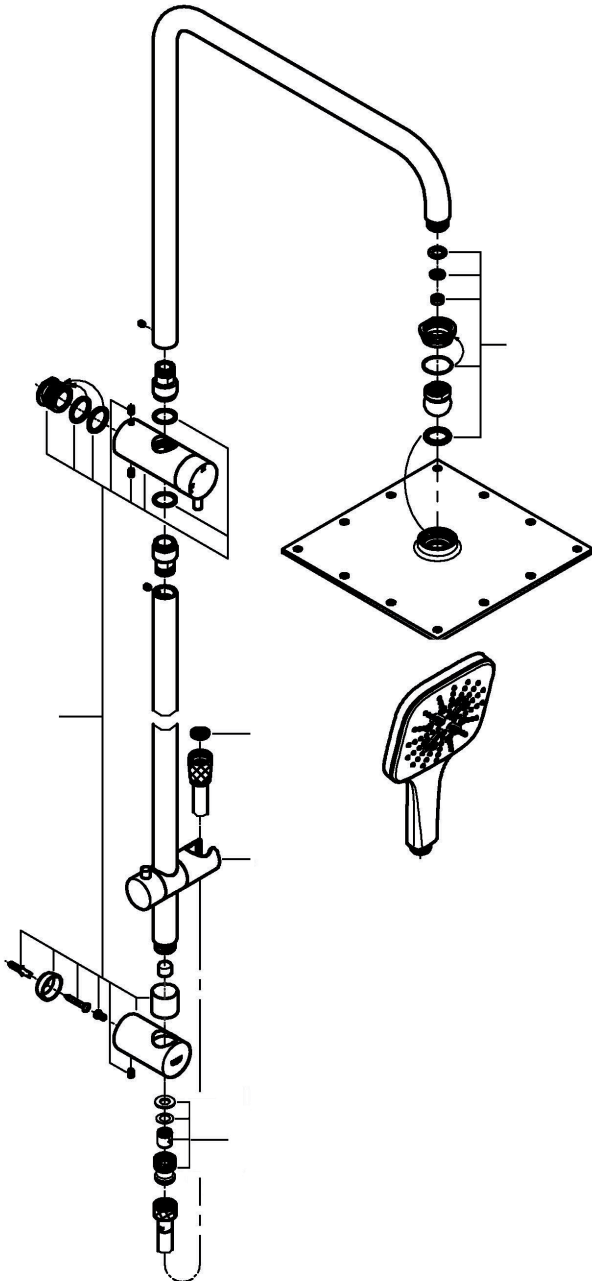

Suitable for High Pressure applications 150kPa – 500kPa

Care must be taken by the installing tradesperson to ensure connecting threads do not damage the flow controller when installing this product.

The installation tradesperson must ensure they install this product in accordance with AS/NZS 3500 and all other relating AS/NZS regulations that apply to the installation of this product.

Care

For directions on the care of this fitting, please refer to the accompanying care instructions.

SMARTACTIVE
TWIN SHOWER SYSTEM SQUARE
MODEL #26611000

Spare Parts

Pure Freude
an Wasser

Pos No	Product Description	Order No	Units per package
1	Wall brackets	48245000	1
2	Glide element / slider	48177000	1
3	Spare part set	45933000	1
4	Dirt Strainer	0700200M	1
5	Check valve	1416500M	1