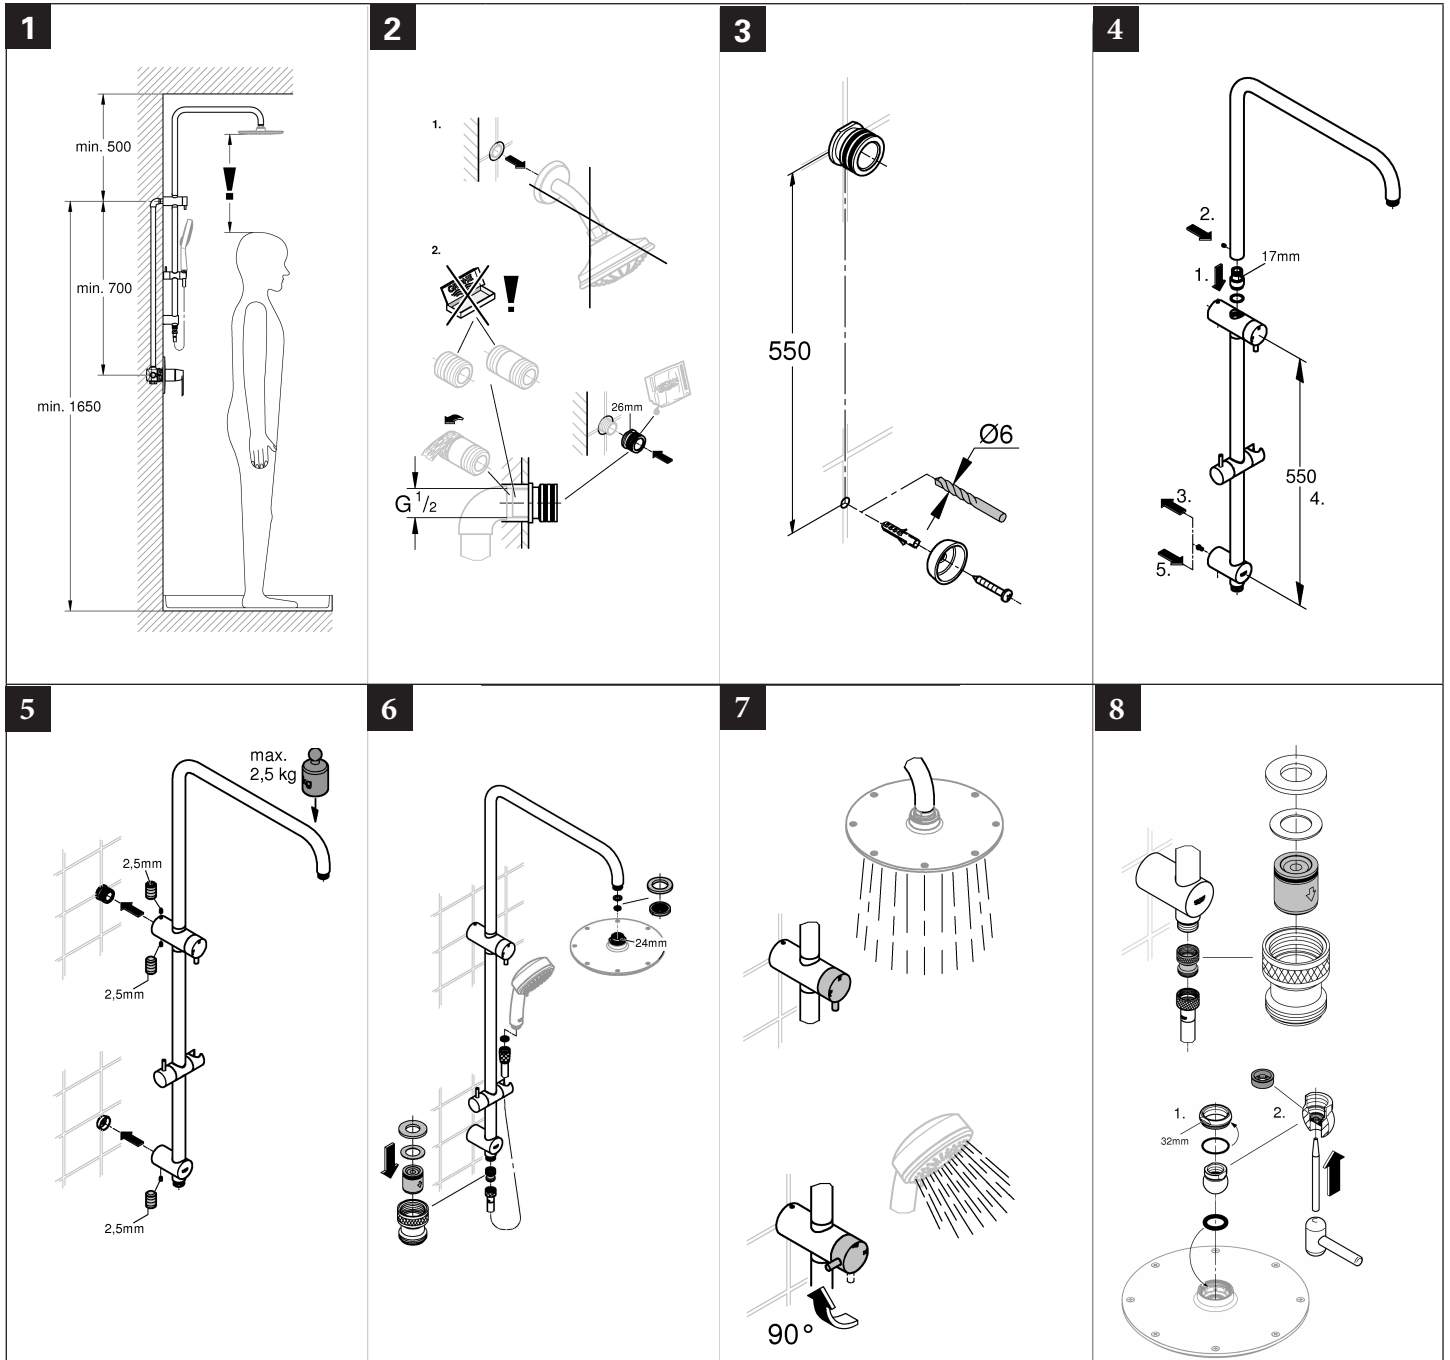

SMARTACTIVE
TWIN SHOWER SYSTEM SQUARE
MODEL #26611000

Product Specifications

Pure Freude
an Wasser

Product Description:

Rainshower SmartActive Cube Twin Shower System

- GROHE DreamSpray** perfect spray pattern
Rain spray, ActiveMassage spray & Jet spray
Rainshower 230mm overhead -1 spray - Rain
Handndpiece 3 spray functions
Rain spray, ActiveMassage spray & Jet spray
- GROHE StarLight** chrome finish
- GROHE EcoJoy** 9.5 l/min flow limiter
- Grohe SmartTip** control
Twistfree to prevent hose from twisting
Chrome plated
- SpeedClean** anti-lime system
Inner WaterGuide for a longer life
Suitable for instantaneous heater
Dual Check-valve for back flow prevention

Installation instructions

Installation Instructions

This shower is suitable for use with high pressure water applications. Using this product in conjunction with gravity-fed water heaters, low and unequal pressure supply systems, tempering valves & thermostatic mixing valves may result in unsatisfactory performance.

Care

For directions on the care of this fitting, please refer to the accompanying care instructions.

SMARTACTIVE
TWIN SHOWER SYSTEM SQUARE
MODEL #26611000

Spare Parts

Pure Freude
an Wasser

Pos No	Product Description	Order No	Units per package
1	Wall brackets	48245000	1
2	Glide element / slider	48177000	1
3	Spare part set	45933000	1
4	Dirt Strainer	0700200M	1
5	Check valve	1416500M	1