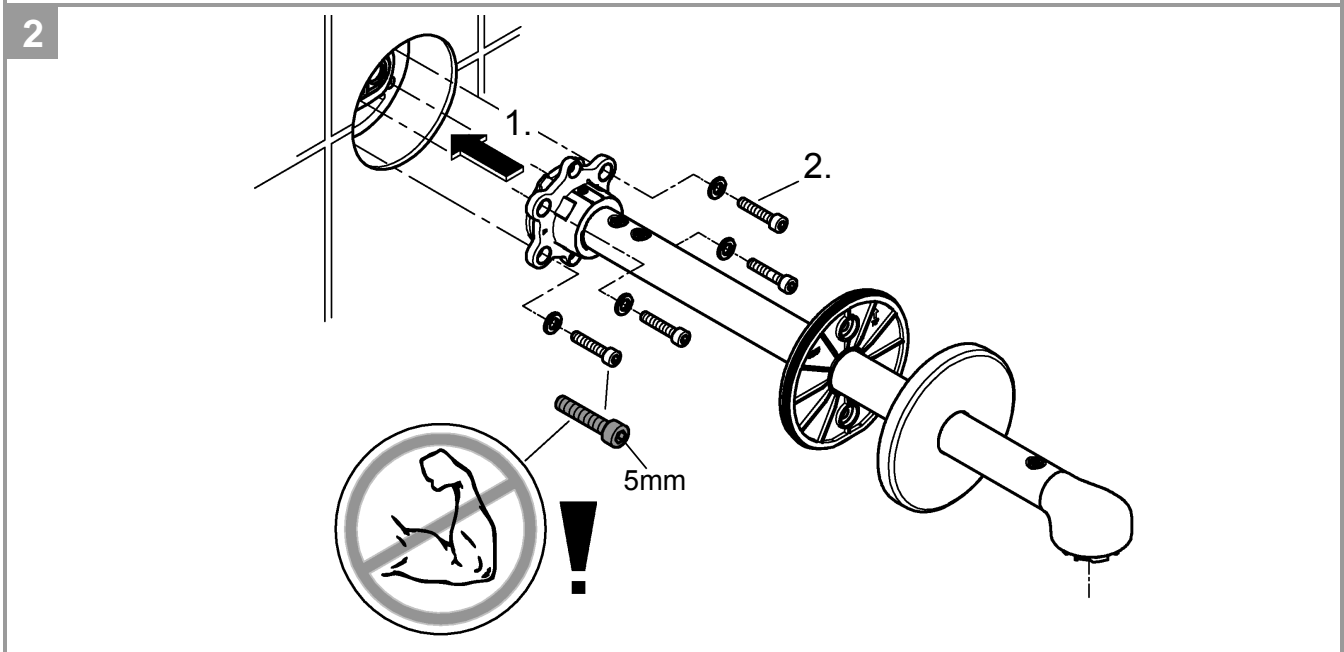

DIN 1988 DIN EN 806		kPa min 150 max 500	°C max. 70° 60°	WATERRATING www.waterrating.gov.au 9 litres per minute — accordance with Standard AS/NZS 6400 Licence No. 0050 Lixil (Thailand) Public Company Limited