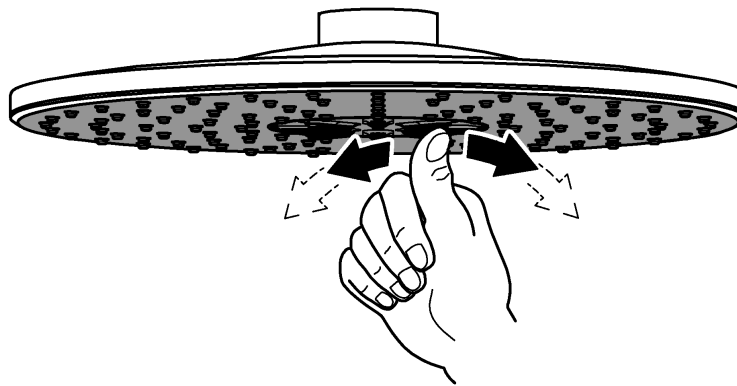

5

Installation Instructions

This shower is suitable for use with high pressure water applications. Using this product in conjunction with gravity-fed water heaters, low and unequal pressure supply systems, tempering valves & thermostatic mixing valves may result in unsatisfactory performance.

Suitable for High Pressure applications 150kPa – 500kPa

Care must be taken by the installing tradesperson to ensure connecting threads do not damage the flow controller when installing this product.

The installation tradesperson must ensure they install this product in accordance with AS/NZS 3500 and all other relating AS/NZS regulations that apply to the installation of this product.

Maximum static pressure of 500kPa.

For applications where 500kPa static pressure is exceeded, a suitably certified pressure limiting valve must be installed to prevent high pressure damaging this product.