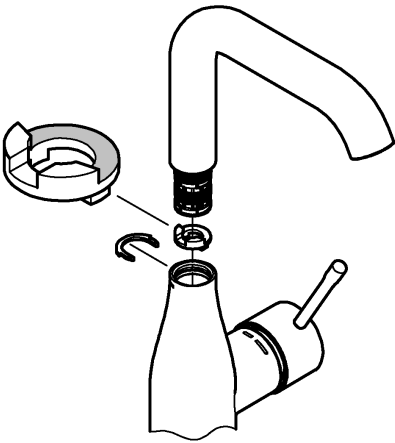

13mm
*19 017

1