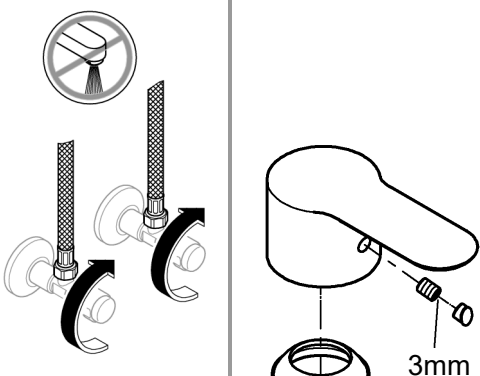

ESSENCE NEW  
EXTENDED HEIGHT BASIN MIXER  
MODEL #23862001

Pure Freude  
an Wasser

Product Specifications

**Product Description:**  
Essence New

Single-lever basin mixer 1/2"  
XL-Size

single hole installation  
For free-standing basins  
GROHE SilkMove 28 mm ceramic cartridge  
with temperature limiter  
GROHE StarLight chrome finish  
GROHE EcoJoy mousseur (aerator)  
GROHE AquaGuide adjustable mousseur  
GROHE QuickFix Plus rapid installation system  
Swivel spout with mousseur and stop limiter  
Flexible connection hoses  
min. recommended pressure 100 kPa

360°

360°

2

3

4

MAINTENANCE 

ESSENCE NEW  
 EXTENDED HEIGHT BASIN MIXER  
 MODEL #23862001

Pure Freude  
 an Wasser

Spare Parts

Pos.-nr.	Product Description	Order-nr.	Units per package
1	Lever	46919000	1
2	Cartridge	46580000	1
3	Tubular spout	13420000	1
3.1	Mousseur	48480000	1
3.2	Sealing washer	0128500M	1
3.3	Safety Ring	4826600M	1
4	Shank fastening assembly	46645000	1
5	Mounting wrench - optional extra	19017000	1