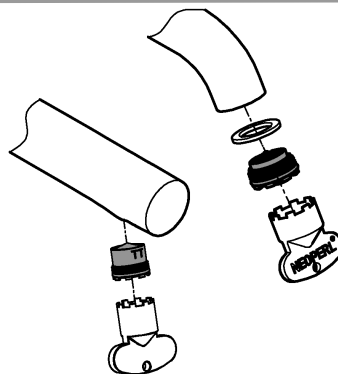

MAINTENANCE