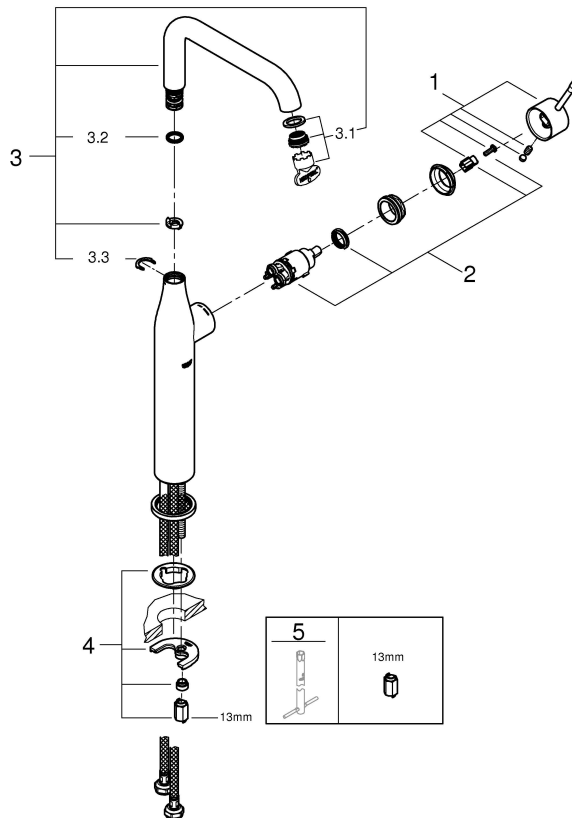

Spare Parts

Pos.-nr.	Product Description	Order-nr.	Units per package
1	Lever	46919000	1
2	Cartridge	46580000	1
3	Tubular spout	13420000	1
3.1	Mousseur	48480000	1
3.2	Sealing washer	0128500M	1
3.3	Safety Ring	4826600M	1
4	Shank fastening assembly	46645000	1
5	Mounting wrench - optional extra	19017000	1