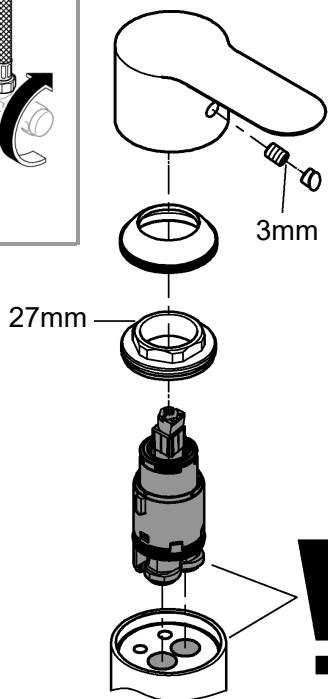

MAINTENANCE