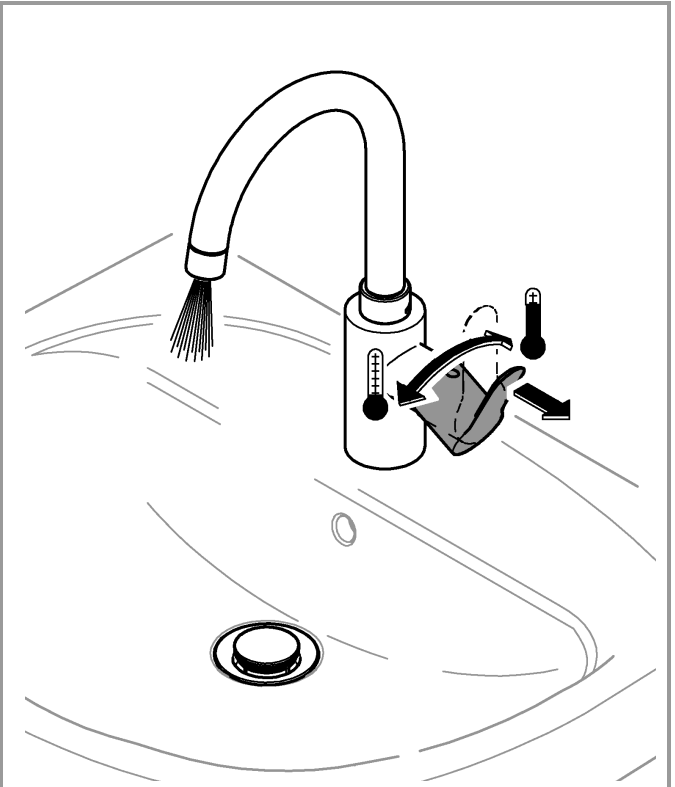

ESSENCE NEW  
EXTENDED HEIGHT BASIN MIXER  
MODEL #23862001

Pure Freude  
an Wasser

Product Specifications

**Product Description:**  
Essence New

Single-lever basin mixer 1/2"  
XL-Size

single hole installation  
For free-standing basins  
GROHE SilkMove 28 mm ceramic cartridge  
with temperature limiter  
GROHE StarLight chrome finish  
GROHE EcoJoy mousseur (aerator)  
GROHE AquaGuide adjustable mousseur  
GROHE QuickFix Plus rapid installation system  
Swivel spout with mousseur and stop limiter  
Flexible connection hoses  
min. recommended pressure 100 kPa

360°

360°

2

3

4

MAINTENANCE 

ESSENCE NEW  
 EXTENDED HEIGHT BASIN MIXER  
 MODEL #23862001

Pure Freude  
 an Wasser