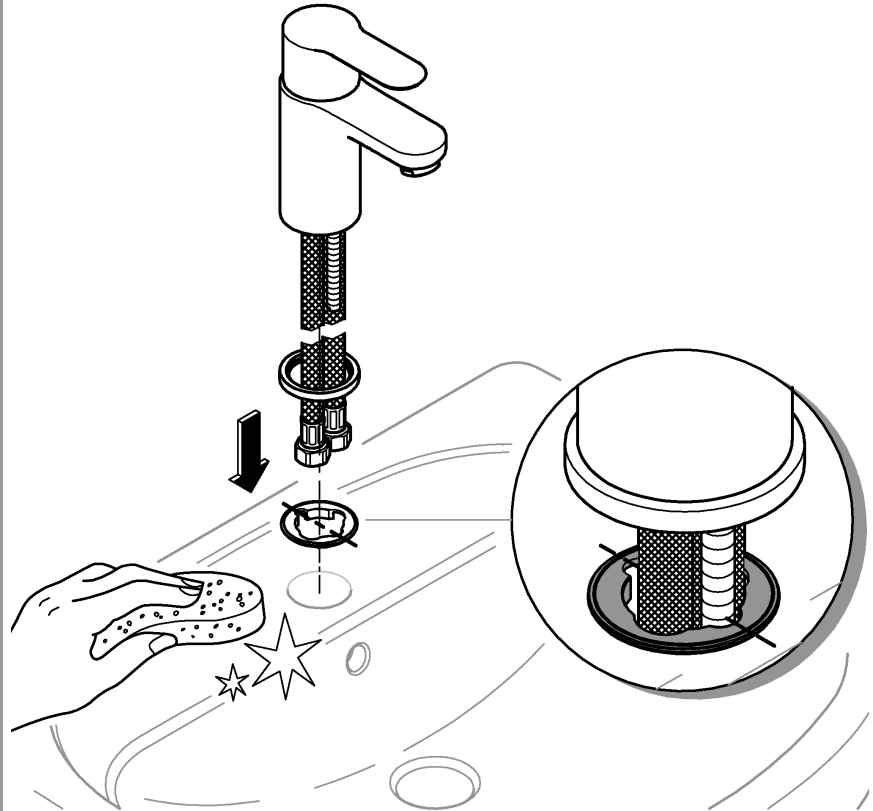

23 488

23 862

150°

90°

0°

0°

360°

360°

2