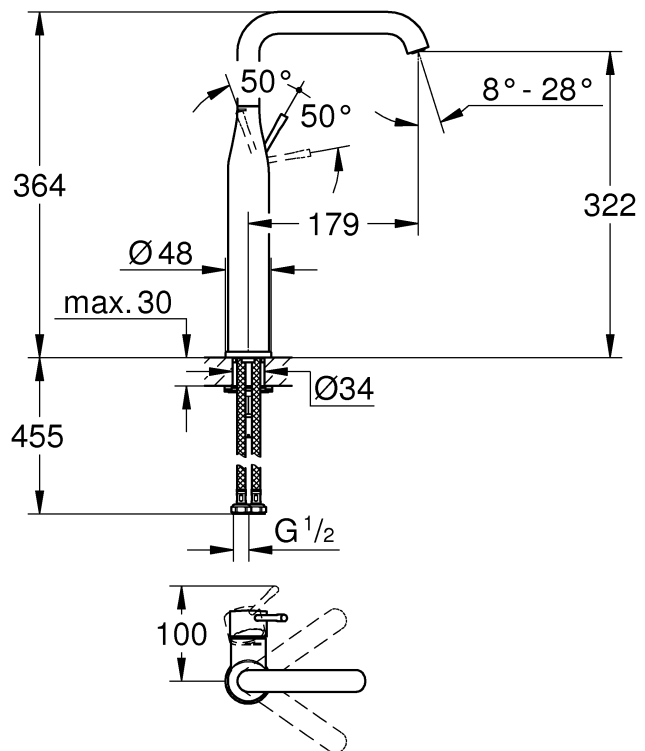

ESSENCE NEW  
EXTENDED HEIGHT BASIN MIXER  
MODEL #23862001

Pure Freude  
an Wasser

Product Specifications

**Product Description:**  
Essence New

Single-lever basin mixer 1/2"  
XL-Size

single hole installation  
For free-standing basins  
GROHE SilkMove 28 mm ceramic cartridge  
with temperature limiter  
GROHE StarLight chrome finish  
GROHE EcoJoy mousseur (aerator)  
GROHE AquaGuide adjustable mousseur  
GROHE QuickFix Plus rapid installation system  
Swivel spout with mousseur and stop limiter  
Flexible connection hoses  
min. recommended pressure 100 kPa

13mm  
\*19 017

1

23 488

23 862

150°

90°

0°

0°

Spare Parts

Pos.-nr.	Product Description	Order-nr.	Units per package
1	Lever	46919000	1
2	Cartridge	46580000	1
3	Tubular spout	13420000	1
3.1	Mousseur	48480000	1
3.2	Sealing washer	0128500M	1
3.3	Safety Ring	4826600M	1
4	Shank fastening assembly	46645000	1
5	Mounting wrench - optional extra	19017000	1