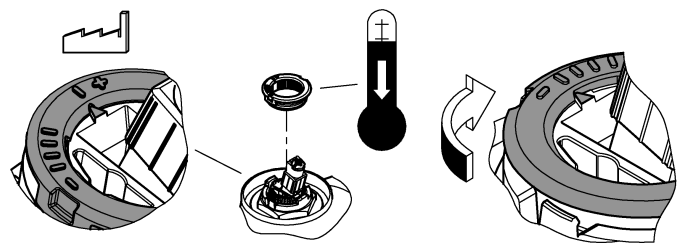

ESSENCE NEW  
EXTENDED HEIGHT BASIN MIXER  
MODEL #23862001

Pure Freude  
an Wasser

Product Specifications

**Product Description:**  
Essence New

Single-lever basin mixer 1/2"  
XL-Size

single hole installation  
For free-standing basins  
GROHE SilkMove 28 mm ceramic cartridge  
with temperature limiter  
GROHE StarLight chrome finish  
GROHE EcoJoy mousseur (aerator)  
GROHE AquaGuide adjustable mousseur  
GROHE QuickFix Plus rapid installation system  
Swivel spout with mousseur and stop limiter  
Flexible connection hoses  
min. recommended pressure 100 kPa

360°

360°

2

3

4

MAINTENANCE 

ESSENCE NEW  
 EXTENDED HEIGHT BASIN MIXER  
 MODEL #23862001

Pure Freude  
 an Wasser