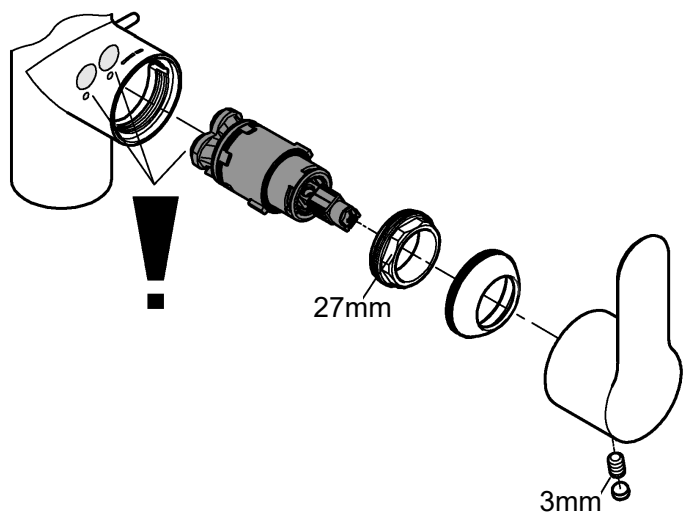

MAINTENANCE