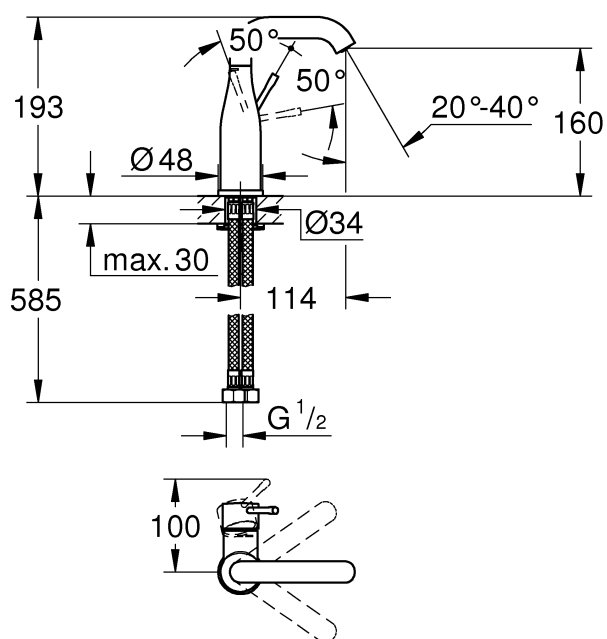

ESSENCE NEW
GOOSENECK BASIN MIXER
MODEL #23488001

Pure Freude
an Wasser

GROHE

Product Specifications

Product Description

Essence New
Single-Lever Basin Mixer

M-Size
Single Hole Installation
Metal Lever

GROHE SilkMove® 28 mm Ceramic Cartridge with
temperature limiter

GROHE StarLight® chrome finish

GROHE QuickFix® Plus Installation System Swivel
Spout with Mousseur (Aerator) and stop limiter

Smooth body
Flexible Connection Hoses
DR-brass

Installation instructions

Installation Instructions

Flush piping system prior and after installation of fitting thoroughly.

Installation and connection-Refer to the dimensional drawing above.

This product must be installed in conformance with local codes e.g. AS/NZS 3500 series of standard!

Flow pressure: min. 50kPa bar – recommended 100 – 500 kPa

Note:

Open cold and hot water supply and check connections for leakage!

Care

For directions on the care of this fitting, please refer to the accompanying care instructions.