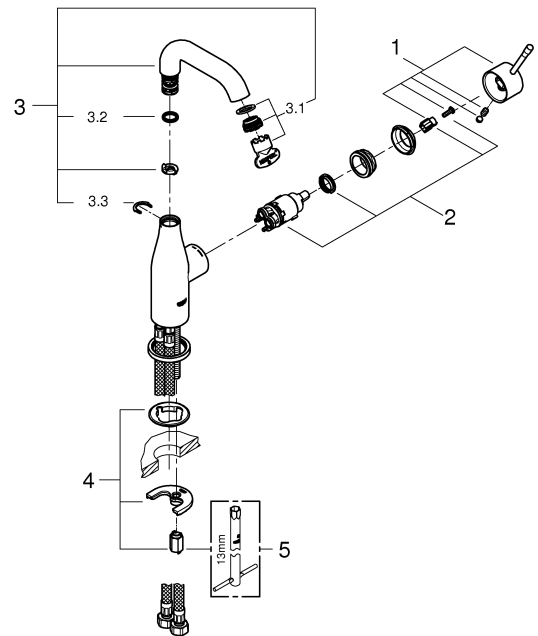

ESSENCE
GOOSENECK BASIN MIXER
MODEL #23488001

Pure Freude
an Wasser

Spare Parts

Pos.-nr.	Product Description	Order-nr.	Units per package
1	Lever	46919000	1
2	Cartridge	46580000	1
3	Tubular spout	13373000	1
4	Shank fastening assembly	46645000	
5	Mounting wrench - optional extra	19017000	1