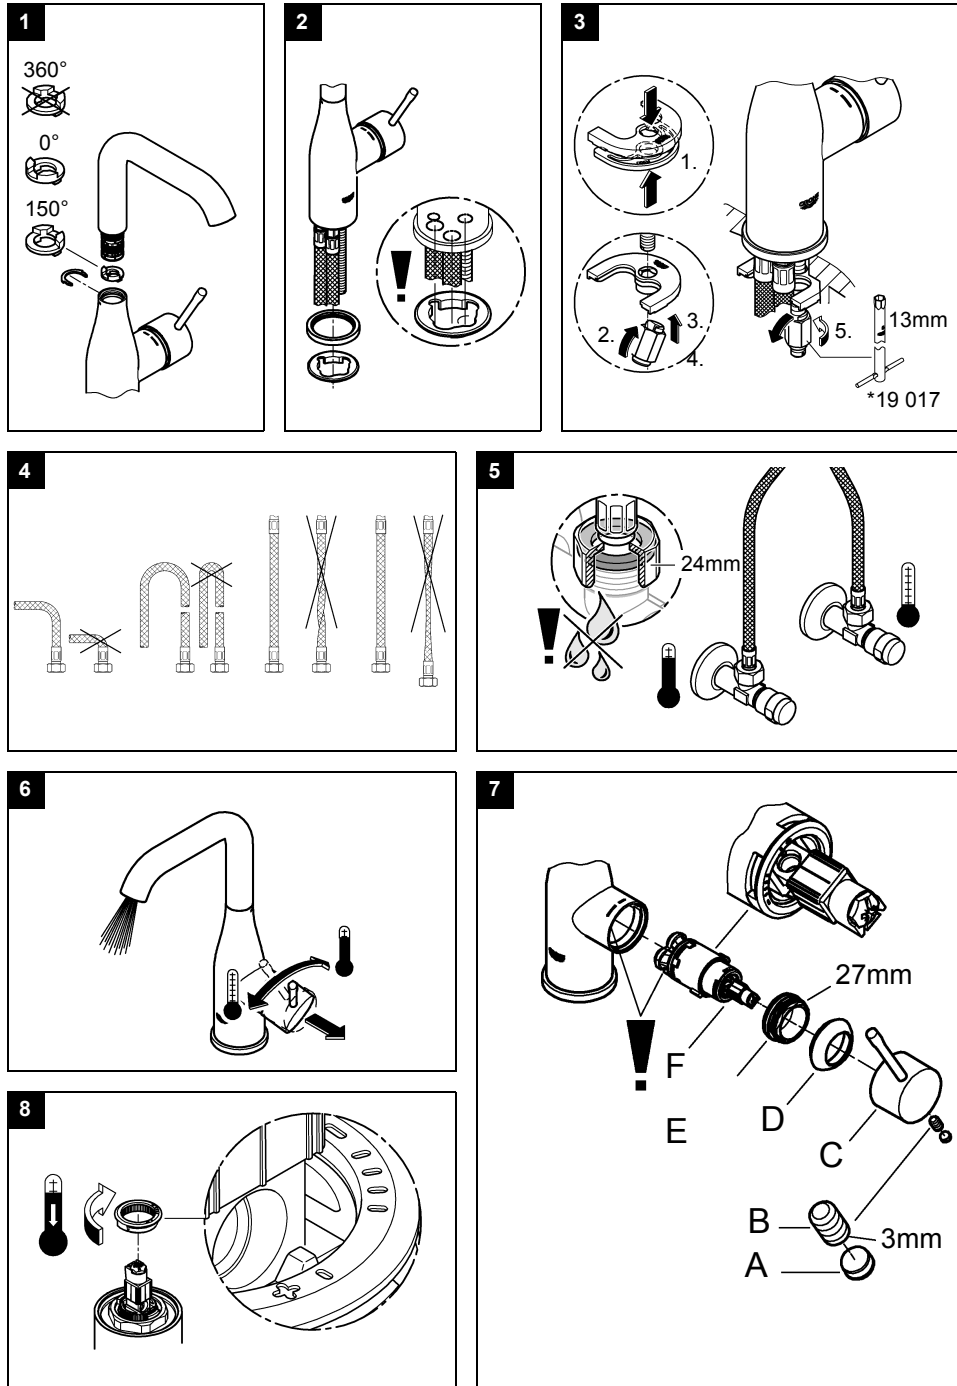

ESSENCE NEW
GOOSENECK BASIN MIXER
MODEL #23488001

Pure Freude
an Wasser

GROHE

Product Specifications

Product Description

Essence New
Single-Lever Basin Mixer

M-Size
Single Hole Installation
Metal Lever

GROHE SilkMove® 28 mm Ceramic Cartridge with
temperature limiter

GROHE StarLight® chrome finish

GROHE QuickFix® Plus Installation System Swivel
Spout with Mousseur (Aerator) and stop limiter

Smooth body
Flexible Connection Hoses
DR-brass

Installation instructions

Installation Instructions

Flush piping system prior and after installation of fitting thoroughly.

Installation and connection-Refer to the dimensional drawing above.

This product must be installed in conformance with local codes e.g. AS/NZS 3500 series of standard!

ESSENCE
GOOSENECK BASIN MIXER
MODEL #23488001

Pure Freude
an Wasser

Spare Parts

Pos.-nr.	Product Description	Order-nr.	Units per package
1	Lever	46919000	1
2	Cartridge	46580000	1
3	Tubular spout	13373000	1
4	Shank fastening assembly	46645000	
5	Mounting wrench - optional extra	19017000	1